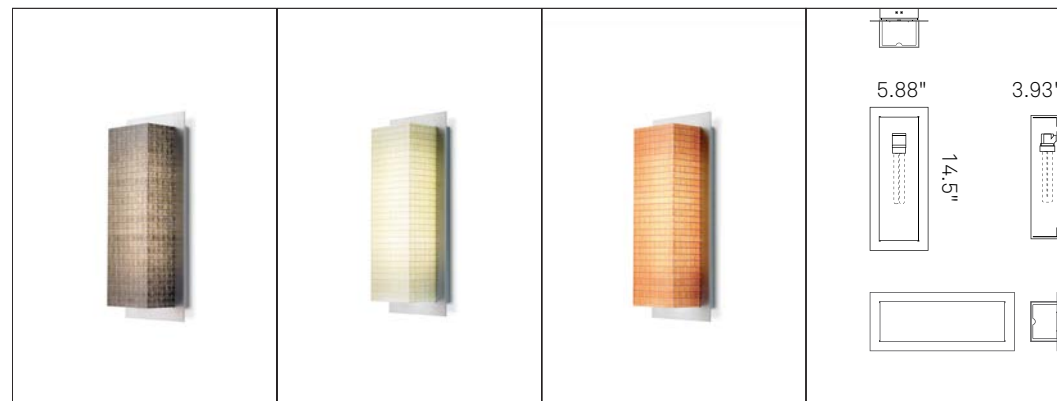

Shade material choices

for all BOX 14 models:

ALLURE WILLOW

ALLURE GINSENG

ALLURE TIKI

DIMENSION DIAGRAM

RESOLUTE

RESOLUTE is a registered trademark of MANIFESTO Corporation
4660 Ohio Avenue South, Unit C, Seattle WA 98134
www.resoluteonline.com info@resoluteusa.com