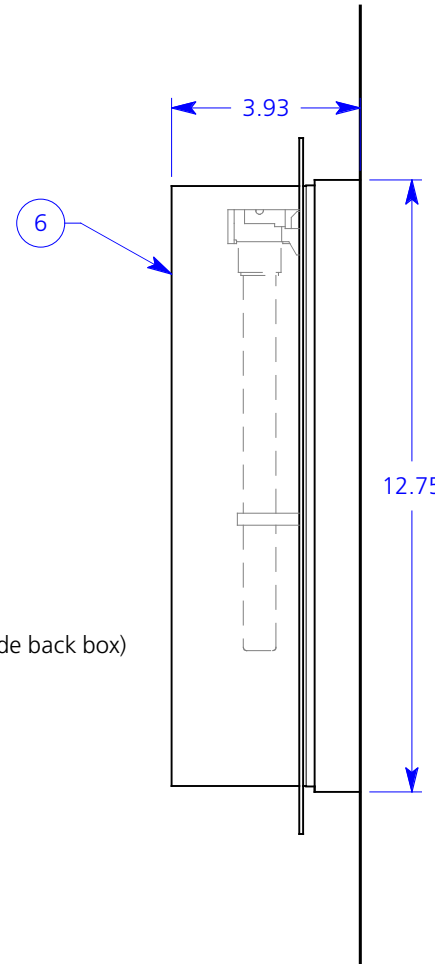

ALL DIMENSIONS IN INCHES

Optional end closure available on one or both sides - recommended when mounting fixture horizontally (CANNOT BE RETROFIT)

**NOTES:**

1. Fulham electronic ballast RH3-UNV-226-C (inside back box) universal voltage 120~277v
2. Powder coated steel back box
3. Black powder coated steel inner box
4. Grained and anodized aluminum faceplate
5. Inner diffuser
6. KnollTextiles Imago shade
7. 18 watt T5 "twin" 2G11 base lamp (NIC)

Type: Quantity:

Approval signature:

Name:

Firm:

Date:

**Box 14 Wall CFL**  
Universal voltage

**Finish options:**

- 5814**  
satin anodized  
dull silver powder coat  
silver mounting screws
- 5814B**  
bronze anodized  
black powder coat  
black mounting screws