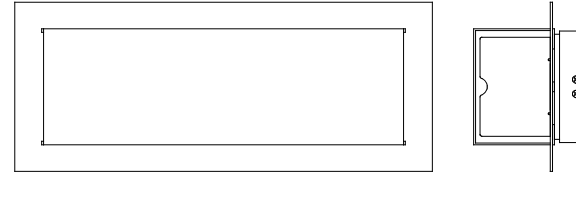

ALL DIMENSIONS IN INCHES

Optional end closure available on one or both sides - recommended when mounting fixture horizontally (CANNOT BE RETROFIT)

**NOTES:**

1. Fulham electronic ballast RH3-UNV-226-C (inside back box) universal voltage 120~277v
2. Powder coated steel back box
3. Black powder coated steel inner box
4. Grained and anodized aluminum faceplate
5. Inner diffuser
6. KnollTextiles Imago shade
7. 18 watt T5 "twin" 2G11 base lamp (NIC)