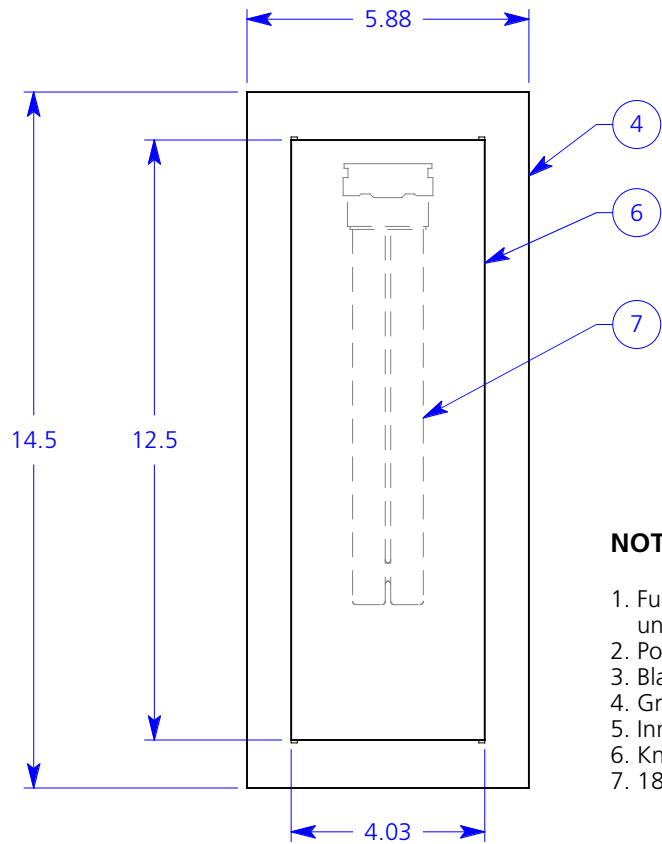

ALL DIMENSIONS IN INCHES

Optional end closure available on one or both sides - recommended when mounting fixture horizontally (CANNOT BE RETROFIT)

**NOTES:**

1. Fulham electronic ballast RH3-UNV-226-C (inside back box) universal voltage 120~277v
2. Powder coated steel back box
3. Black powder coated steel inner box
4. Grained and anodized aluminum faceplate
5. Inner diffuser
6. KnollTextiles Imago shade
7. 18 watt T5 "twin" 2G11 base lamp (NIC)