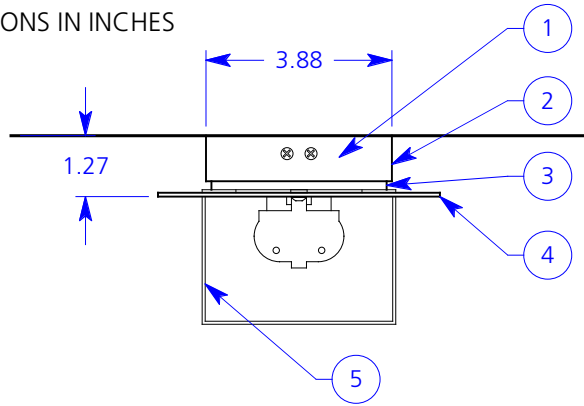

ALL DIMENSIONS IN INCHES

Optional end closure available on one or both sides - recommended when mounting fixture horizontally (CANNOT BE RETROFIT)

**NOTES:**

1. Fulham electronic ballast RH3-UNV-226-C (inside back box) universal voltage 120~277v
2. Powder coated steel back box
3. Black powder coated steel inner box
4. Grained and anodized aluminum faceplate
5. Inner diffuser
6. KnollTextiles Imago shade
7. 18 watt T5 "twin" 2G11 base lamp (NIC)