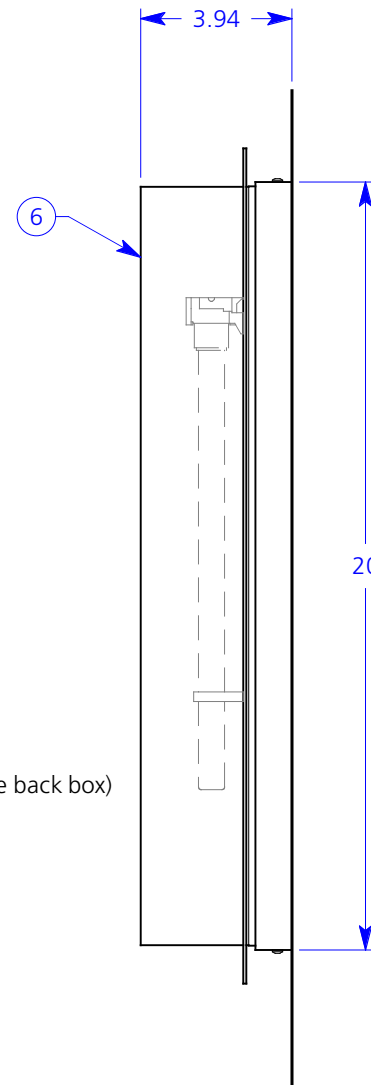

ALL DIMENSIONS IN INCHES

NOTES:

1. Fulham electronic ballast RH3-UNV-226-C (inside back box) universal voltage 120~277v
2. Powder coated steel back box
3. Black powder coated steel inner box
4. Grained and anodized aluminum faceplate
5. Inner diffuser
6. KnollTextiles Imago shade
7. 24 watt T5 "twin" 2G11 base lamp (NIC)

Type: Quantity:

Approval signature:

Name:

Firm:

Date:

Box 22 Wall CFL

Universal voltage

Finish options: