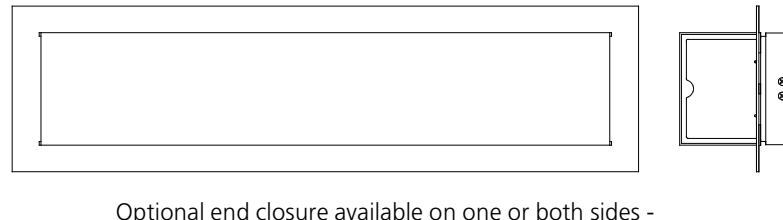

ALL DIMENSIONS IN INCHES

NOTES:

1. Fulham electronic ballast RH3-UNV-226-C (inside back box) universal voltage 120~277v
2. Powder coated steel back box
3. Black powder coated steel inner box
4. Grained and anodized aluminum faceplate
5. Inner diffuser
6. KnollTextiles Imago shade
7. 24 watt T5 "twin" 2G11 base lamp (NIC)