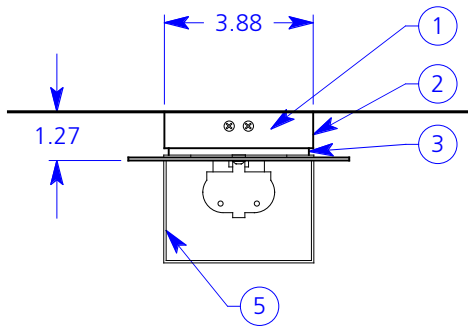

ALL DIMENSIONS IN INCHES

NOTES:

1. Fulham electronic ballast RH3-UNV-226-C (inside back box) universal voltage 120~277v
2. Powder coated steel back box
3. Black powder coated steel inner box
4. Grained and anodized aluminum faceplate
5. Inner diffuser
6. KnollTextiles Imago shade
7. 24 watt T5 "twin" 2G11 base lamp (NIC)