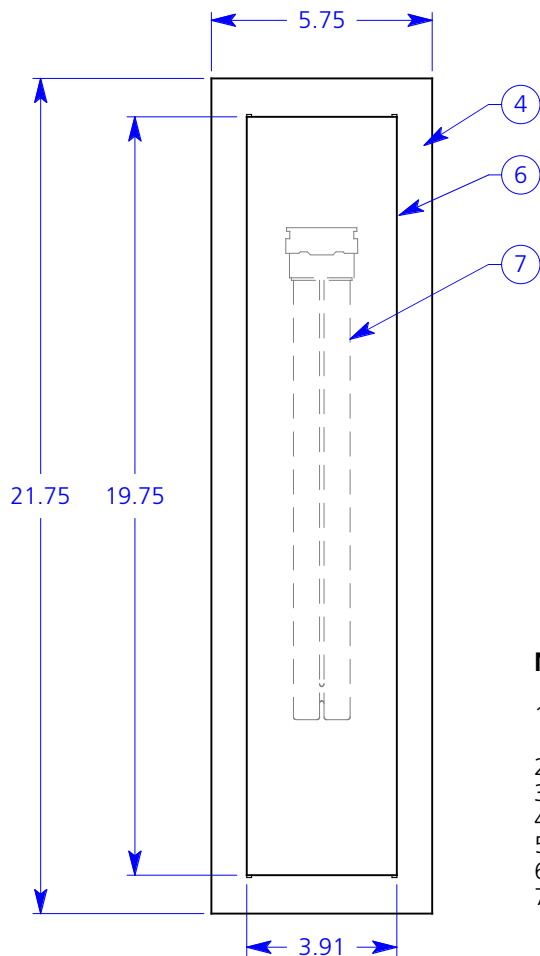

ALL DIMENSIONS IN INCHES

NOTES:

1. Fulham electronic ballast RH3-UNV-226-C (inside back box) universal voltage 120~277v
2. Powder coated steel back box
3. Black powder coated steel inner box
4. Grained and anodized aluminum faceplate
5. Inner diffuser
6. KnollTextiles Imago shade
7. 24 watt T5 "twin" 2G11 base lamp (NIC)