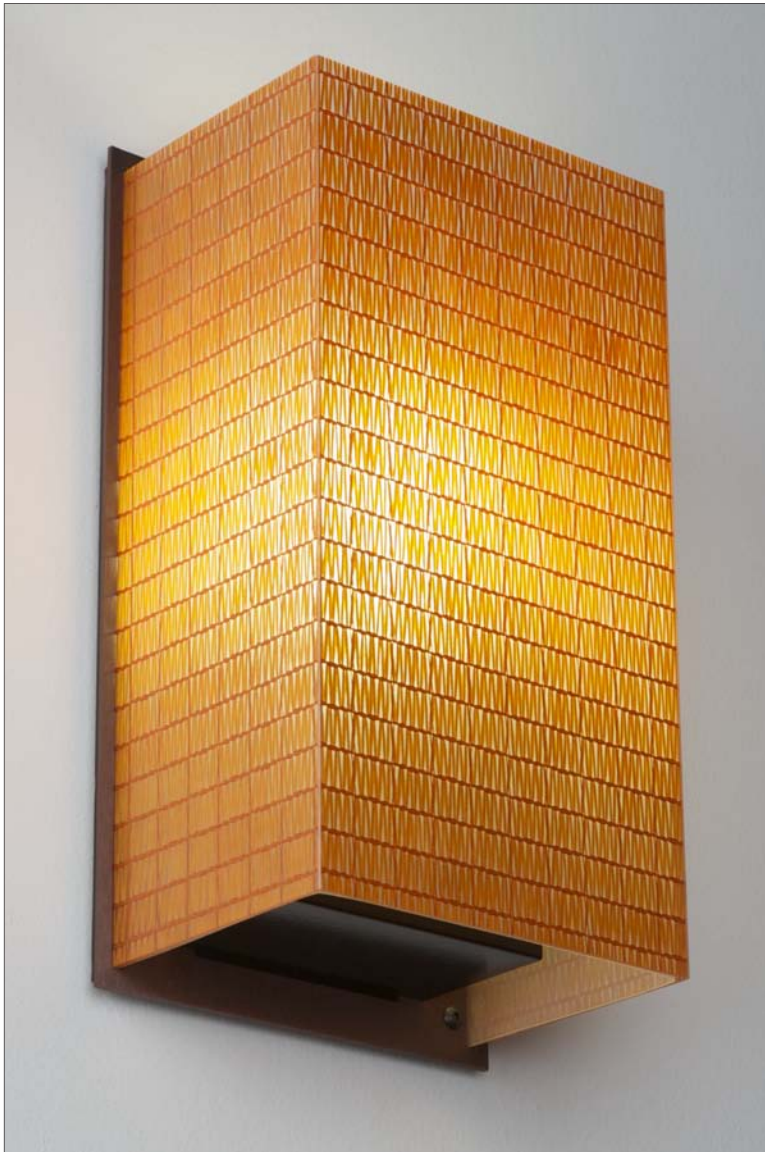

KNOLL TEXTILES BOX CFL

Design by Douglas Varey, 2002-2007

MODEL NUMBERS:

5803-13: 13W GX24q-1 CFL

5803B-13: 13W GX24q-1 CFL - Bronze

5803-18: 18W GX24q-2 CFL

5803B-18: 18W GX24q-2 CFL - Bronze

120V or 277V electronic ballast

Wall plate 5.25" x 9.5", Shade 9" high

Overall depth 4" **ADA compliant**

May be installed in up or down facing positions

Face plate is satin clear or bronze anodized aluminum

Shade is 1/16" Imago from Knoll Textiles