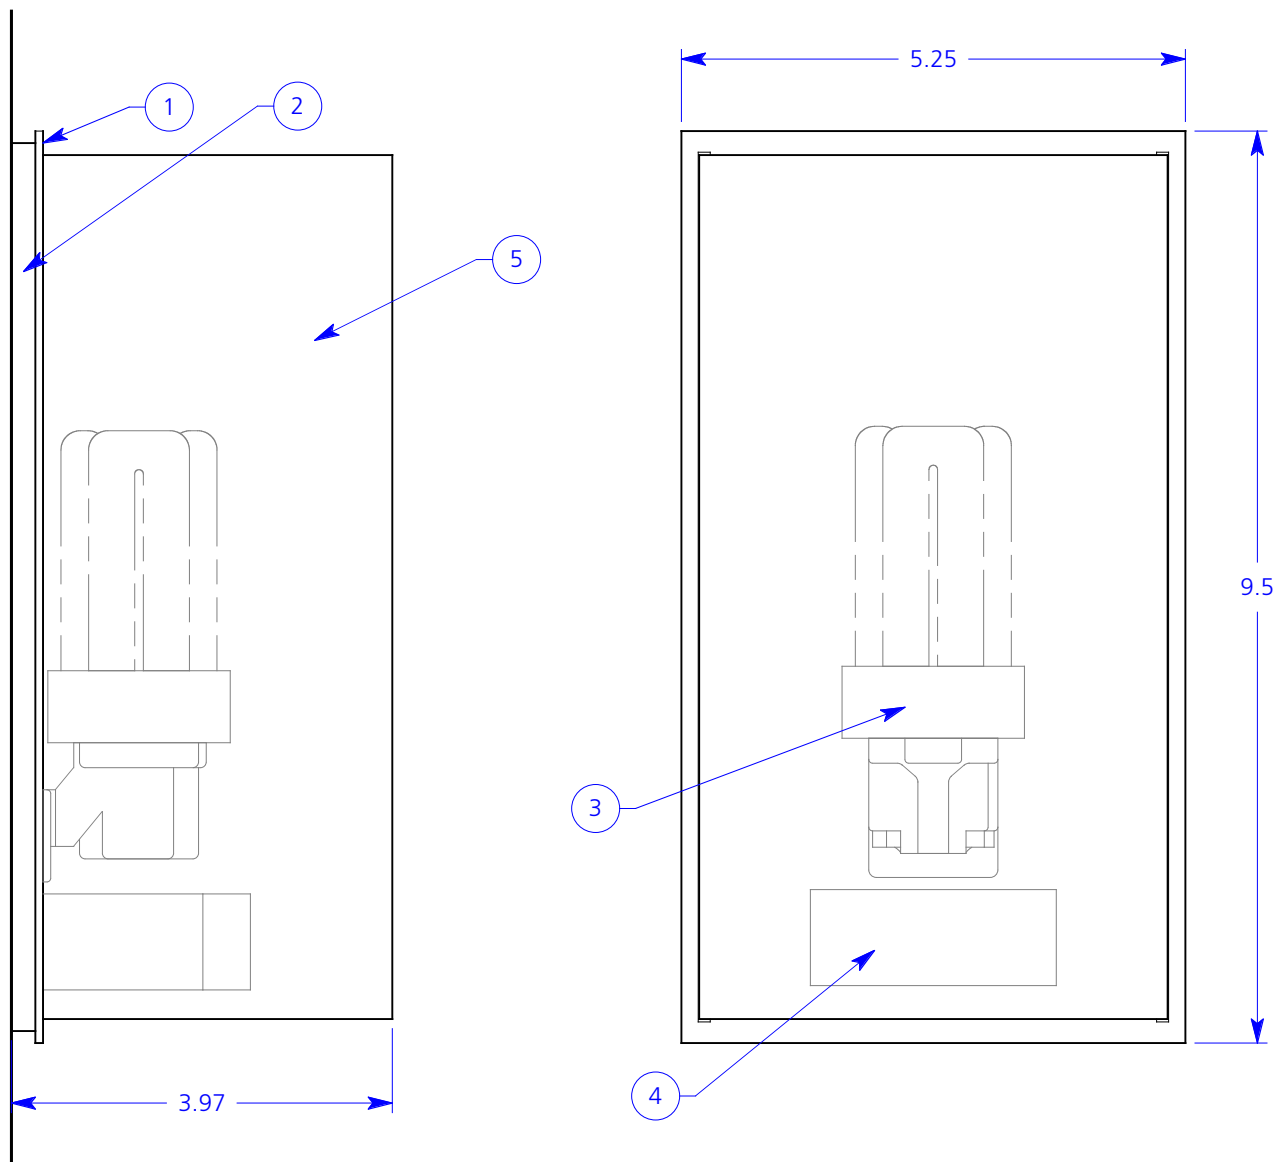

ALL DIMENSIONS IN INCHES

Type:	Quantity:
-------	-----------

Approval signature:

Name:

Firm:

Date:

Box CFL
Dedicated voltage

- Finish options:**
- 5803**
satin anodized
silver powder coat
silver mounting screws
 - 5803B**
bronze anodized
black powder coat
black mounting screws

NOTES:

1. Grained and anodized aluminum faceplate
2. 5" x 9.25" powder coated steel back box
3. 13 watt or 18 watt compact fluorescent lamp
4. Fulham electronic ballast (covered by a black plate on the bronze model)
5. KnollTextiles Imago shade