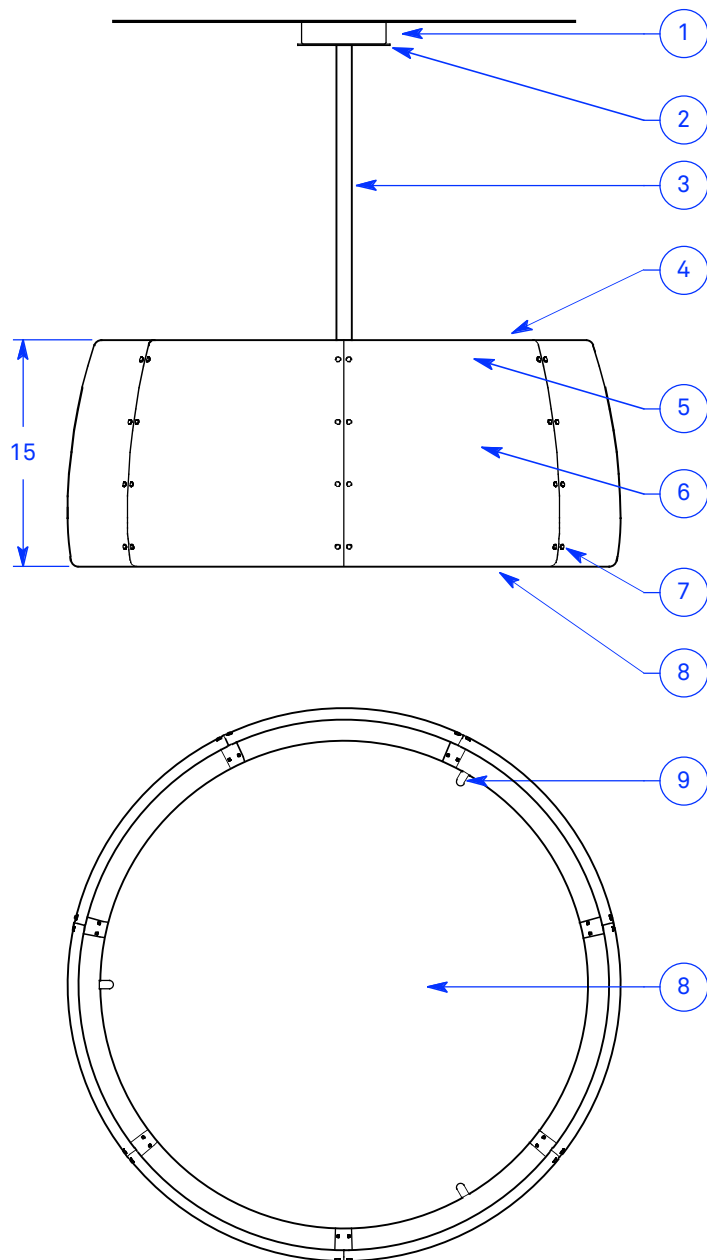

ALL DIMENSIONS IN INCHES

BOTTOM VIEW

NOTES:

1. Ø 5.5" x 1.5" deep canopy
2. Ø 6" aluminum faceplate
3. Ø 1" stem
4. LED array bed with uplight openings
5. 6x 3000K LED modules, 5822 source lumens total
6. Hand formed and finished aluminum shade with painted interior
7. Solid aircraft shade rivets
8. Opal white fabric bottom diffusion disk
9. Diffusion disk retaining tabs