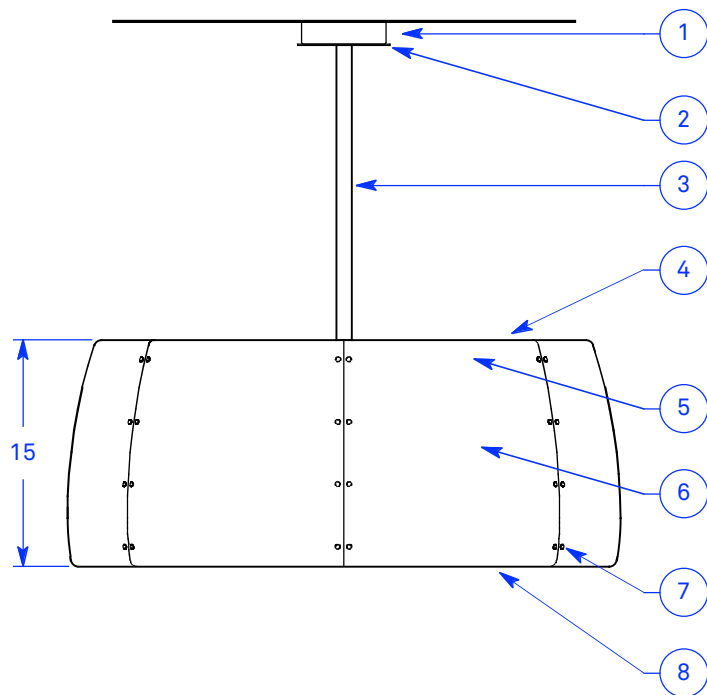

ALL DIMENSIONS IN INCHES

BOTTOM VIEW

0-10V Dimming

NOTES:

1. \varnothing 5.5" x 1.5" deep canopy
2. \varnothing 6" aluminum faceplate
3. \varnothing 1" stem
4. LED array bed with uplight openings
5. 6x 3000K LED modules, 5822 source lumens total
6. Hand formed and finished aluminum shade with painted interior
7. Solid aircraft shade rivets
8. Opal white fabric bottom diffuser disk
9. Diffuser disk retaining tabs