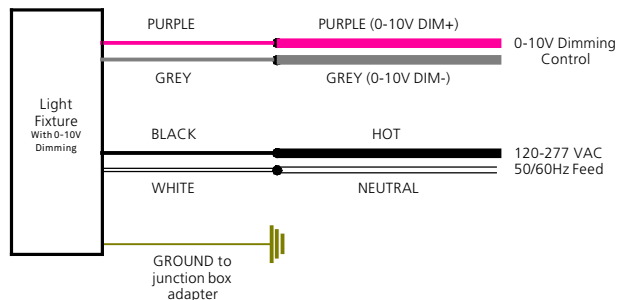

ALL DIMENSIONS IN INCHES

BOTTOM VIEW

0-10V Dimming

NOTES:

1. \varnothing 5.5" x 1.5" deep canopy
2. \varnothing 6" aluminum faceplate
3. \varnothing 1" stem
4. LED array bed with uplight openings
5. 6x 3000K LED modules, 5822 source lumens total
6. Hand formed and finished aluminum shade with painted interior
7. Solid aircraft shade rivets
8. Opal white fabric bottom diffuser disk
9. Diffuser disk retaining tabs

Type:	Quantity:
-------	-----------

Approval signature:

Name:

Firm:

Date:

Bomber Rigid Drop
 40W Universal voltage LED
 Osram 0-10V 1% Dimming
 Driver 79442

Exterior finish options:

- Airplane polish
- Lustre aluminum
- Painted