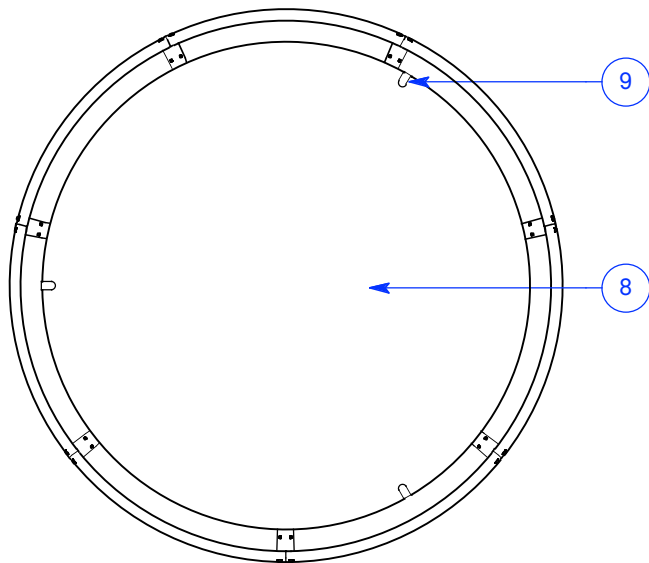

ALL DIMENSIONS IN INCHES

BOTTOM VIEW

0-10V Dimming

NOTES:

1. \varnothing 5.5" x 1.5" deep canopy
2. \varnothing 6" aluminum faceplate
3. \varnothing 1" stem
4. LED array bed with uplight openings
5. 6x 3000K LED modules, 5822 source lumens total
6. Hand formed and finished aluminum shade with painted interior
7. Solid aircraft shade rivets
8. Opal white fabric bottom diffuser disk
9. Diffuser disk retaining tabs

Type:	Quantity:
-------	-----------

Approval signature:

Name:

Firm:

Date:

Bomber Rigid Drop
 40W Universal voltage LED
 Osram 0-10V 1% Dimming
 Driver 79442

Exterior finish options:

- Airplane polish
- Lustre aluminum
- Painted