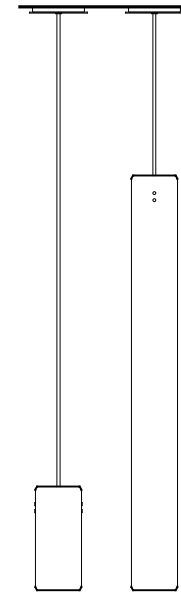

ALL DIMENSIONS IN INCHES

Please indicate shade height here  
9 min  
36 max

**NOTES:**

1. Ø 4.5" canopy, color coordinated with cord
2. Ø 5" faceplate, finish matched to shade
3. Nickel plated or blackened cord bushing
4. Electrical cord, please specify
5. Solid aircraft shade rivet heads
6. Tank rolled aluminum shade with open top and bottom, white inner reflector (or other by request)

Type: Quantity:

Approval signature:

Name:

Firm:

Date:

**Sturgis Pendant**

15W E26 medium base LED lamp or other by request

**Finish options:**