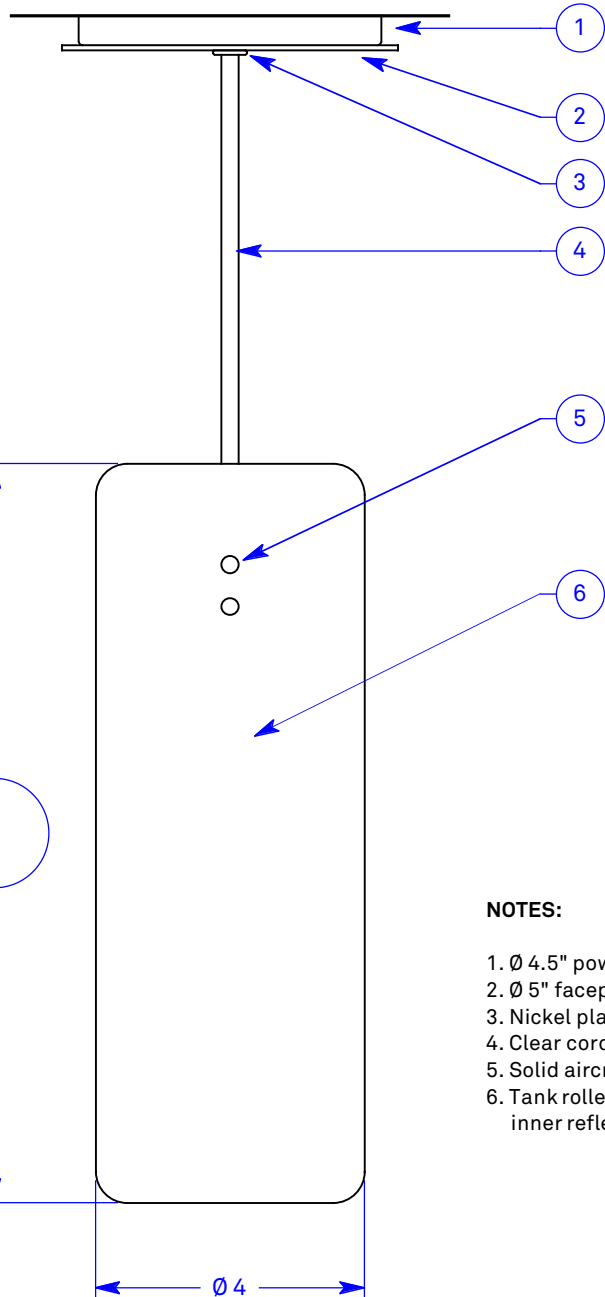

ALL DIMENSIONS IN INCHES

Please indicate shade height here
9 min
36 max

NOTES:

1. Ø 4.5" powder coated canopy, color coordinated with shade
2. Ø 5" faceplate, finish matched to shade
3. Nickel plated or blackened cord bushing
4. Clear cord with white paper wrapped leads, or black cord
5. Solid aircraft shade rivet heads
6. Tank rolled aluminum shade with open top and bottom, white inner reflector