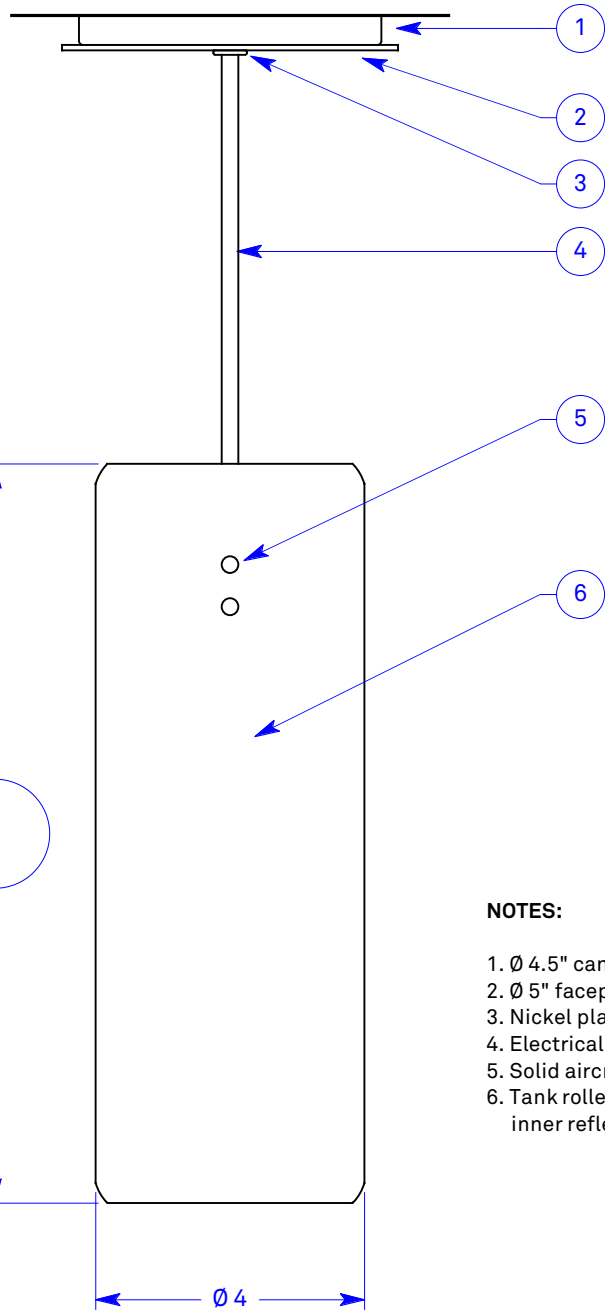

ALL DIMENSIONS IN INCHES

Please indicate shade height here  
9 min  
36 max

**NOTES:**

1. Ø 4.5" canopy, color coordinated with cord
2. Ø 5" faceplate, finish matched to shade
3. Nickel plated or blackened cord bushing
4. Electrical cord, please specify
5. Solid aircraft shade rivet heads
6. Tank rolled aluminum shade with open top and bottom, white inner reflector (or other by request)