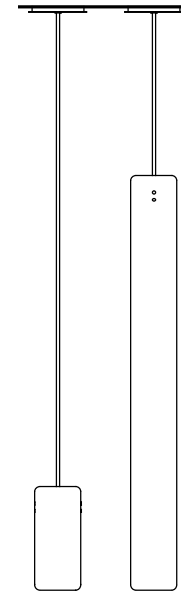

ALL DIMENSIONS IN INCHES

Please indicate shade height here
9 min
36 max

NOTES:

1. Ø 4.5" powder coated canopy, color coordinated with shade
2. Ø 5" faceplate, finish matched to shade
3. Nickel plated or blackened cord bushing
4. Clear cord with white paper wrapped leads, or black cord
5. Solid aircraft shade rivet heads
6. Tank rolled aluminum shade with open top and bottom, white inner reflector

Type:	Quantity:
-------	-----------

Approval signature:

Name:

Firm:

Date:

Sturgis Pendant

15W E26 medium base LED lamp

Finish options:

- Polished aluminum
- Lustre aluminum
- Matte aluminum

- OR -

- Powder coat

Specify powder coat here:

Cord options:

- Clear
- Black

1.9.2017

RESOLUTE