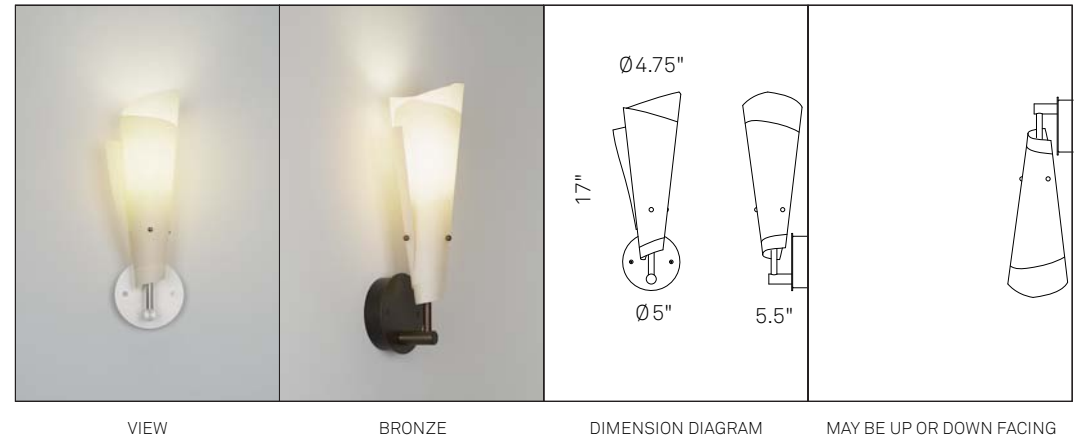

PAPER LIGHTS

SHANG-TU CFL WALL

Design by Douglas Varey, 1991–2010

MODEL NUMBERS: 183-18 (Silver)
183B-18 (Bronze)

18W G24q-2 CFL

120V or 277V electronic ballast

Shade $\text{\O}4.75$ " x 14.75" high

Canopy $\text{\O}5$ ", depth ~5.5"

Overall height 17"

Fixture may be installed up or down facing

Shade is aramid/ mylar composite

Nickel finished or blackened brass balls on shade

Satin clear or bronze anodized face plate and arm

Dull silver or black powder coated canopy