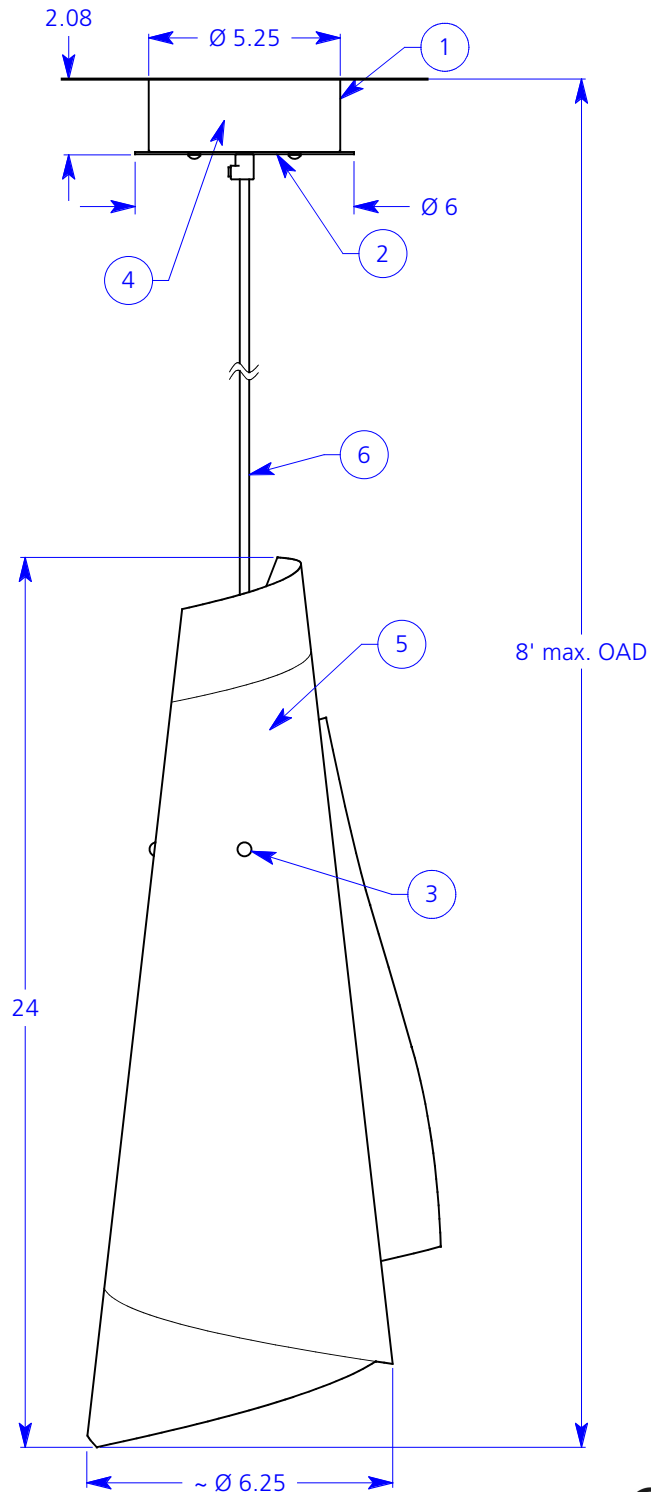

ALL DIMENSIONS IN INCHES

NOTES:

1. Powder coated steel canopy
2. Ø 6" grained and anodized aluminum faceplate
3. Ø 3/8" threaded balls
4. Fulham electronic ballast RH3-UNV-226-C (inside canopy)
5. Aramid/Mylar composite diffuser
6. Black electrical cord (field cut to length)

Type: Quantity:

Approval signature:

Name:

Firm:

Date:

Shang-Tu Large CFL Pendant

Universal voltage CFL
26 watt G24q-3 base lamp (NIC)

Finish options: