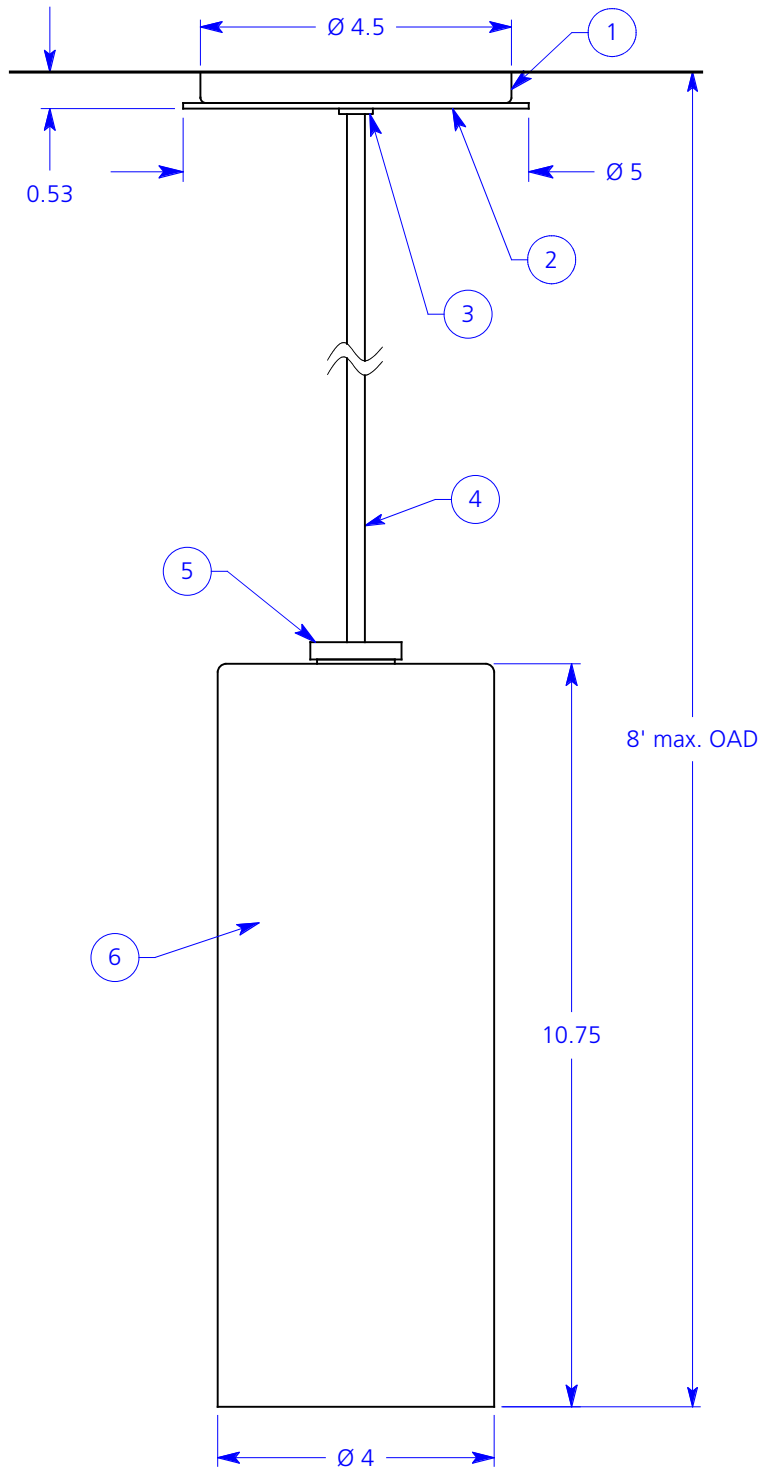

ALL DIMENSIONS IN INCHES

NOTES:

1. Dull silver powder coated steel canopy
2. Ø 5" satin anodized aluminum faceplate
3. Brushed nickel cord bushing
4. Black electrical cord (field cut to length)
5. Satin anodized aluminum hardware
6. Opal white hand blown glass shade

Type: Quantity:

Approval signature:

Name:

Firm:

Date:

**Otto 2 Simple Pendant
8002-O**
75 watt incandescent E26 base
lamp (NIC)

RESOLUTE
4660 Ohio Ave. S, Unit C
Seattle, WA 98134
T 206.343.9323
F 888.346.8079
info@resoluteusa.com