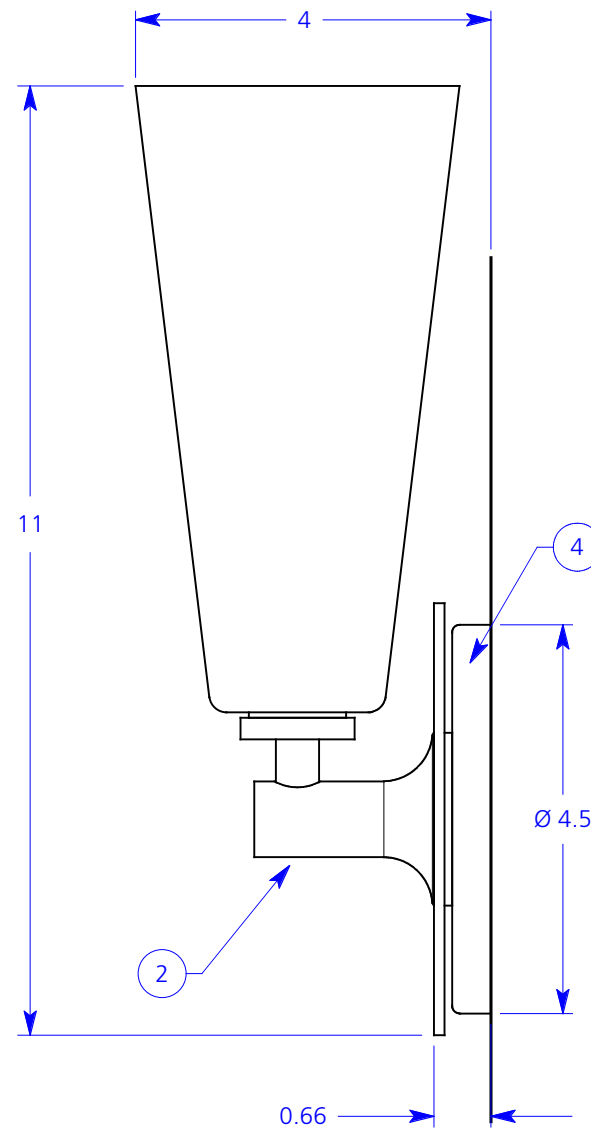

ALL DIMENSIONS IN INCHES

Type: Quantity:

Approval signature:

Name:

Firm:

Date:

Virtù ADA Wall
7215-O
40 watt incandescent E26 base
lamp (NIC)

NOTES: