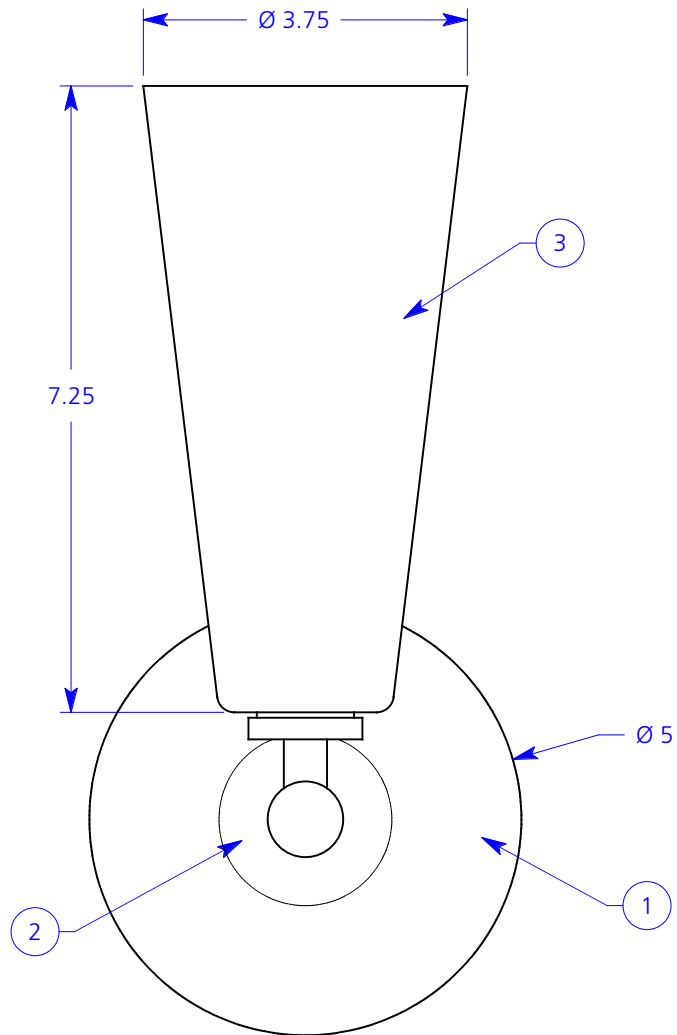

ALL DIMENSIONS IN INCHES

Type: Quantity:

Approval signature:

Name:

Firm:

Date:

Virtù ADA Wall
7215-O
40 watt incandescent E26 base
lamp (NIC)

NOTES:

1. Satin anodized aluminum faceplate
2. Satin anodized aluminum hardware
3. Opal white hand blown glass shade
4. Dull silver canopy easily accessible after installation for site color matching

RESOLUTE
4660 Ohio Ave. S, Unit C
Seattle, WA 98134
T 206.343.9323
F 888.346.8079
info@resoluteusa.com