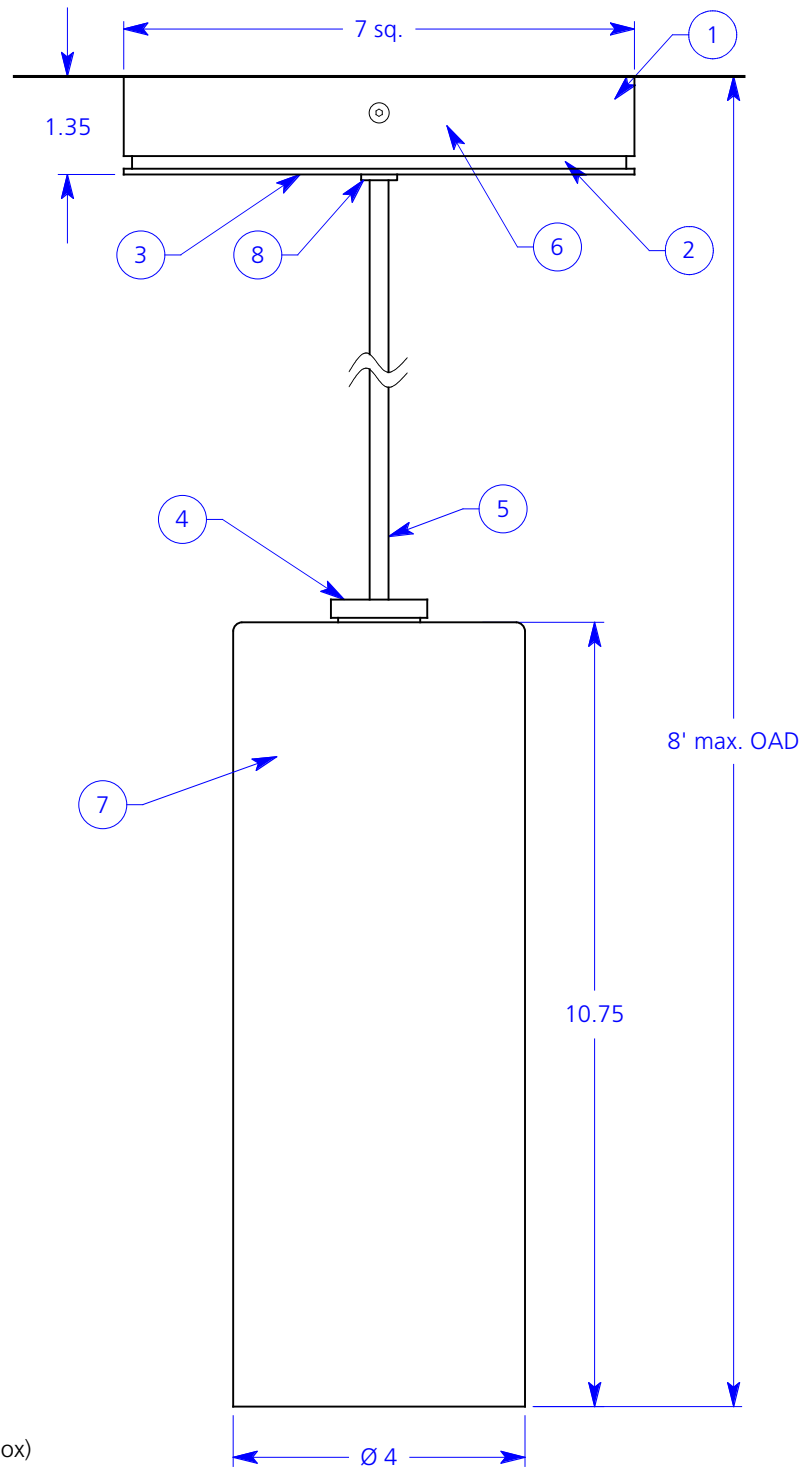

ALL DIMENSIONS IN INCHES

**NOTES:**

1. Powder coated steel back box
2. Black powder coated steel inner box
3. 7 " square grained and anodized aluminum faceplate
4. Grained and anodized aluminum hardware
5. Black electrical cord (field cut to length)
6. Fulham electronic ballast RH2-UNV-218-C (inside back box)
7. Opal white hand blown glass shade
8. Brushed nickel cord bushing

Type:                      Quantity:

Approval signature:

Name:

Firm:

Date:

**Otto 2 CFL Pendant**

Universal voltage  
18 watt "double" G24q-2 base  
lamp (NIC)

**Finish options:**