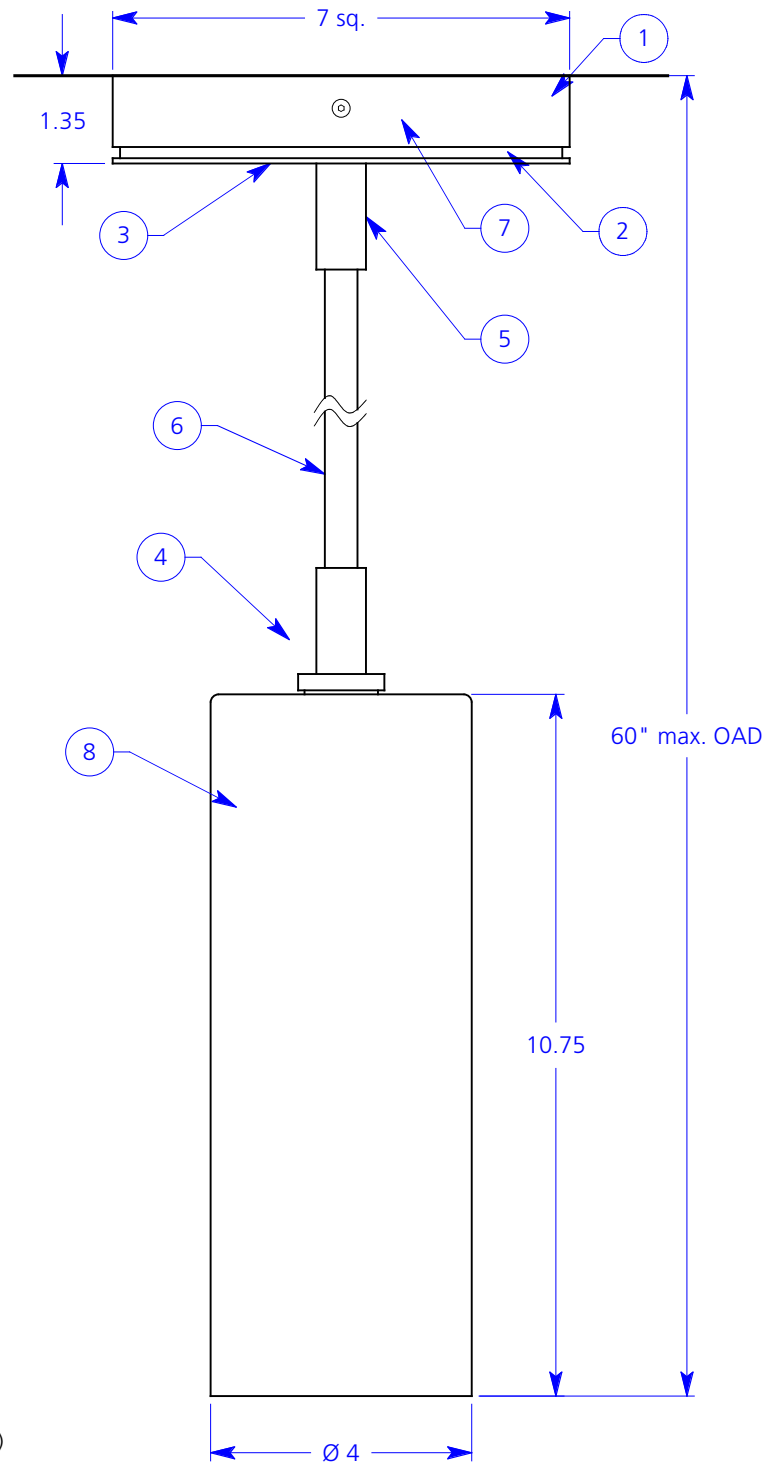

ALL DIMENSIONS IN INCHES

NOTES:

1. Powder coated steel back box
2. Black powder coated steel inner box
3. 7" square grained and anodized aluminum faceplate
4. Grained and anodized aluminum hardware
5. Grained and anodized aluminum coupler for field cut stem
6. Ø .5" grained and anodized aluminum stem (field cut to length)
7. Fulham electronic ballast RH2-UNV-218-C (inside back box)
8. Opal white hand blown glass shade

Type: Quantity:

Approval signature:

Name:

Firm:

Date:

Otto 2 CFL Rigid Drop

Universal voltage
18 watt "double" G24q-2 base
lamp (NIC)

Finish options: