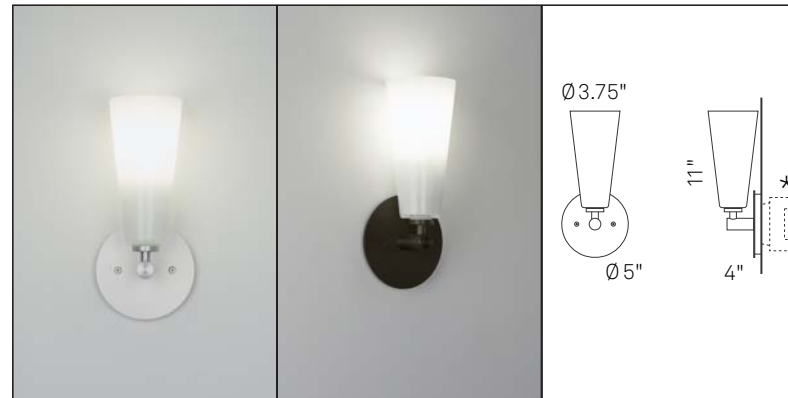

SOLUTIONS FORTUNA ADA WALL

Design by Douglas Varey, 2002–2010

**MODEL NUMBER: 7220-O (Silver)
7220B-O (Bronze)**

13W “double” G24q-1 CFL

120V or 277V electronic ballast*

Hand blown opal white shade $\text{Ø}3.75"$ x 7.25" high

Wall canopy $\text{Ø}5"$

Overall height 11"

Overall depth 4" **ADA Compliant**

Hardware is satin clear or bronze anodized aluminum

Back canopy is dull silver or black powder coat

Fixture may be installed up or down facing

* Note: In-the-wall-ballast requires double-deep junction box. See sign-off drawing for details.

VIEW

BRONZE

DIMENSION DIAGRAM

RESOLUTE

RESOLUTE is a registered trademark of MANIFESTO Corporation
4660 Ohio Avenue South, Unit C, Seattle WA 98134
www.resoluteonline.com info@resoluteusa.com