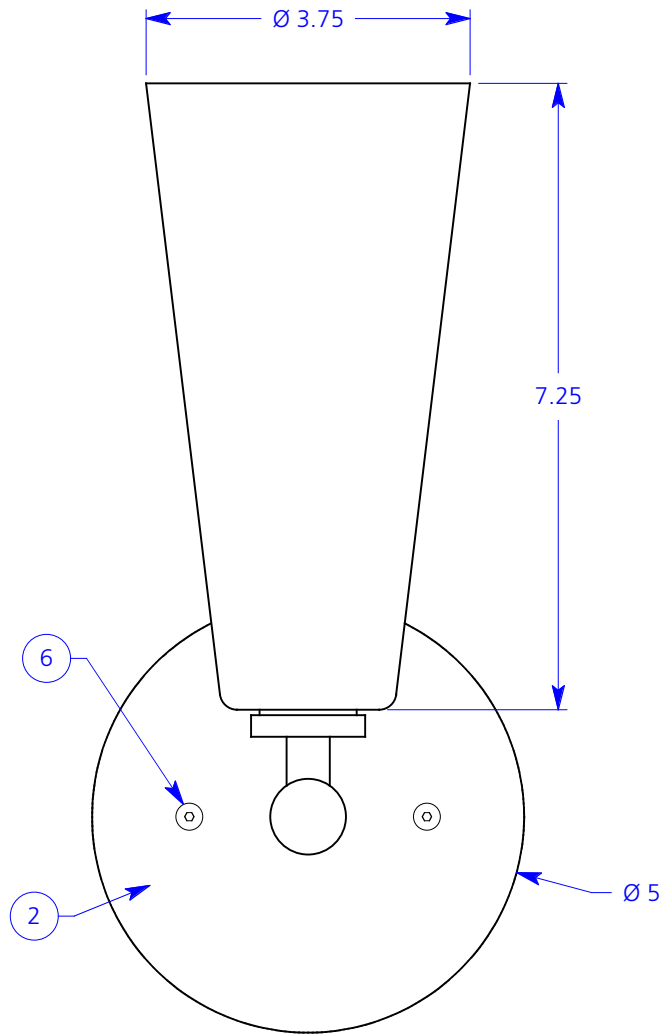

ALL DIMENSIONS IN INCHES

**NOTES:**

1. Powder coated steel canopy
2. Grained and anodized aluminum faceplate
3. Fulham electronic ballast remotely installed in junction box (see note #7)
4. Grained and anodized aluminum hardware
5. Opal white hand blown glass shade
6. Stainless steel flat head mounting screws
7. Double deep 4" sq. junction box with mud ring (NIC)

Type:	Quantity:
-------	-----------

Approval signature:

Name:

Firm:

Date:

**Fortuna ADA Wall**  
 Dedicated voltage CFL  
 13 watt "double" G24q-1 base lamp (NIC)

- Voltage options:**
- 120 volt - WH2-120-C
  - 277 volt - WH2-277-C