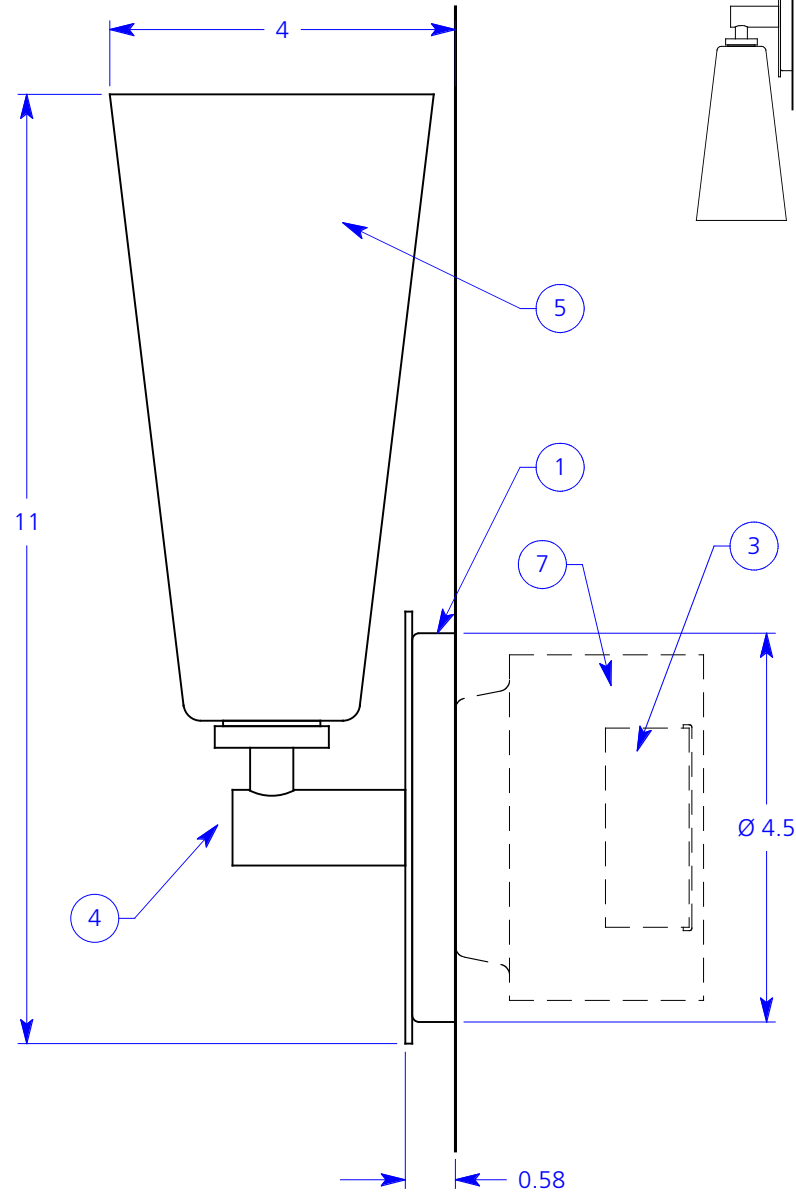

ALL DIMENSIONS IN INCHES

**NOTES:**

1. Powder coated steel canopy
2. Grained and anodized aluminum faceplate
3. Fulham electronic ballast remotely installed in junction box (see note #7)
4. Grained and anodized aluminum hardware
5. Opal white hand blown glass shade
6. Stainless steel flat head mounting screws
7. Double deep 4" sq. junction box with mud ring (NIC)

Type:	Quantity:
-------	-----------

Approval signature:

Name:

Firm:

Date:

**Fortuna ADA Wall**  
 Dedicated voltage CFL  
 13 watt "double" G24q-1 base lamp (NIC)

- Voltage options:**
- 120 volt - WH2-120-C
  - 277 volt - WH2-277-C