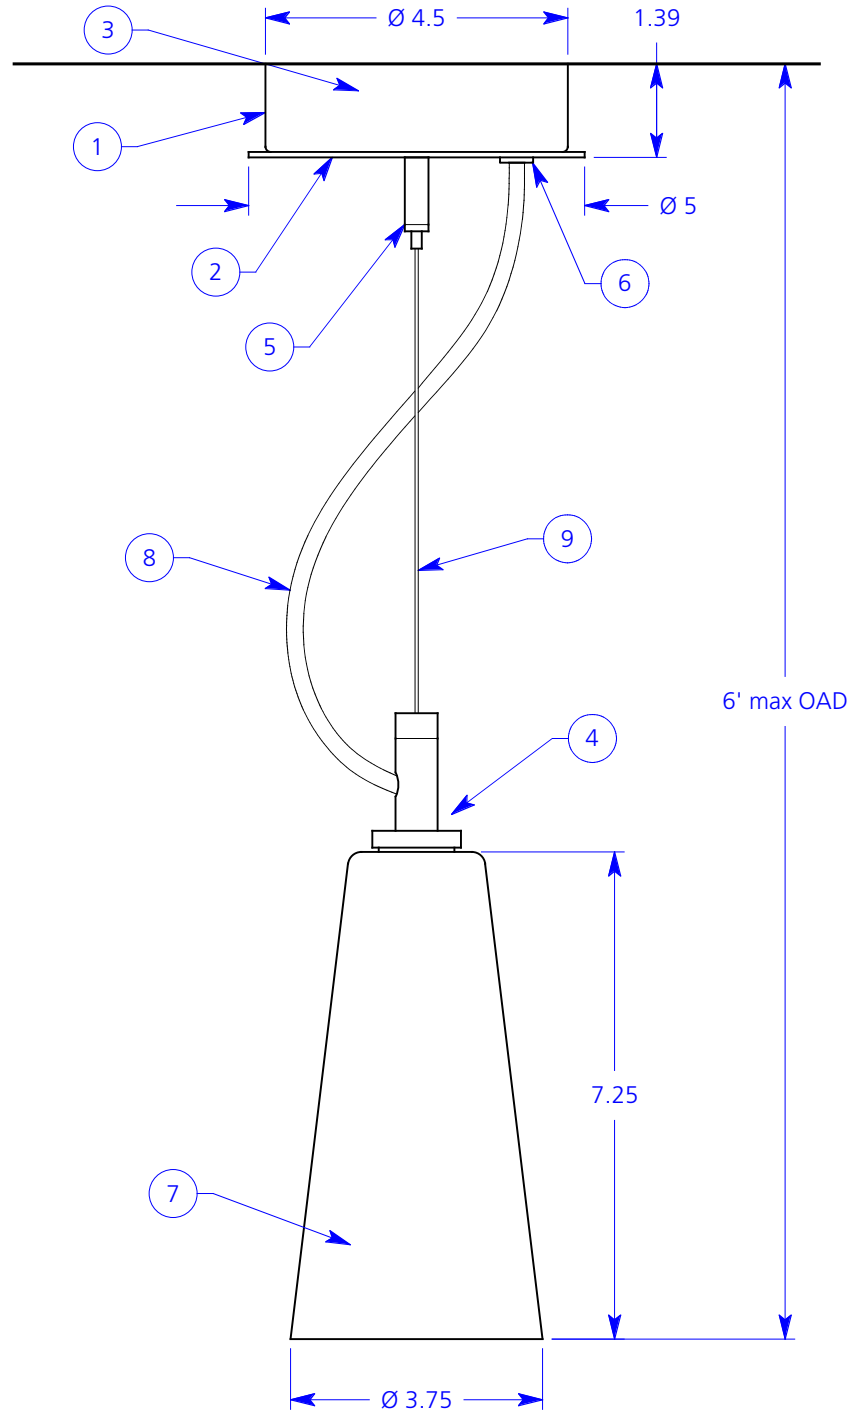

ALL DIMENSIONS IN INCHES

NOTES:

1. Powder coated steel canopy
2. Ø 5" grained and anodized aluminum faceplate
3. Fulham electronic ballast (inside canopy)
4. Grained and anodized aluminum hardware
5. Nickel plated adjustable cable grip
6. Brushed nickel cord bushing
7. Opal white hand blown glass shade
8. Clear/silver electrical cord (field cut to length)
9. Stainless steel aircraft cable (field cut to length)

Type:	Quantity:
-------	-----------

Approval signature:

Name:

Firm:

Date:

Fortuna Pendant cable suspended

Dedicated voltage CFL
13 watt "double" G24q-1 base lamp (NIC)

Voltage options:

- 120 volt - WH2-120-C
- 277 volt - WH2-277-C

Finish options:

- 7120-O**
 - satin anodized
 - dull silver powder coat
 - silver mounting screws
- 7120B-O**
 - bronze anodized
 - black powder coat
 - black mounting screws