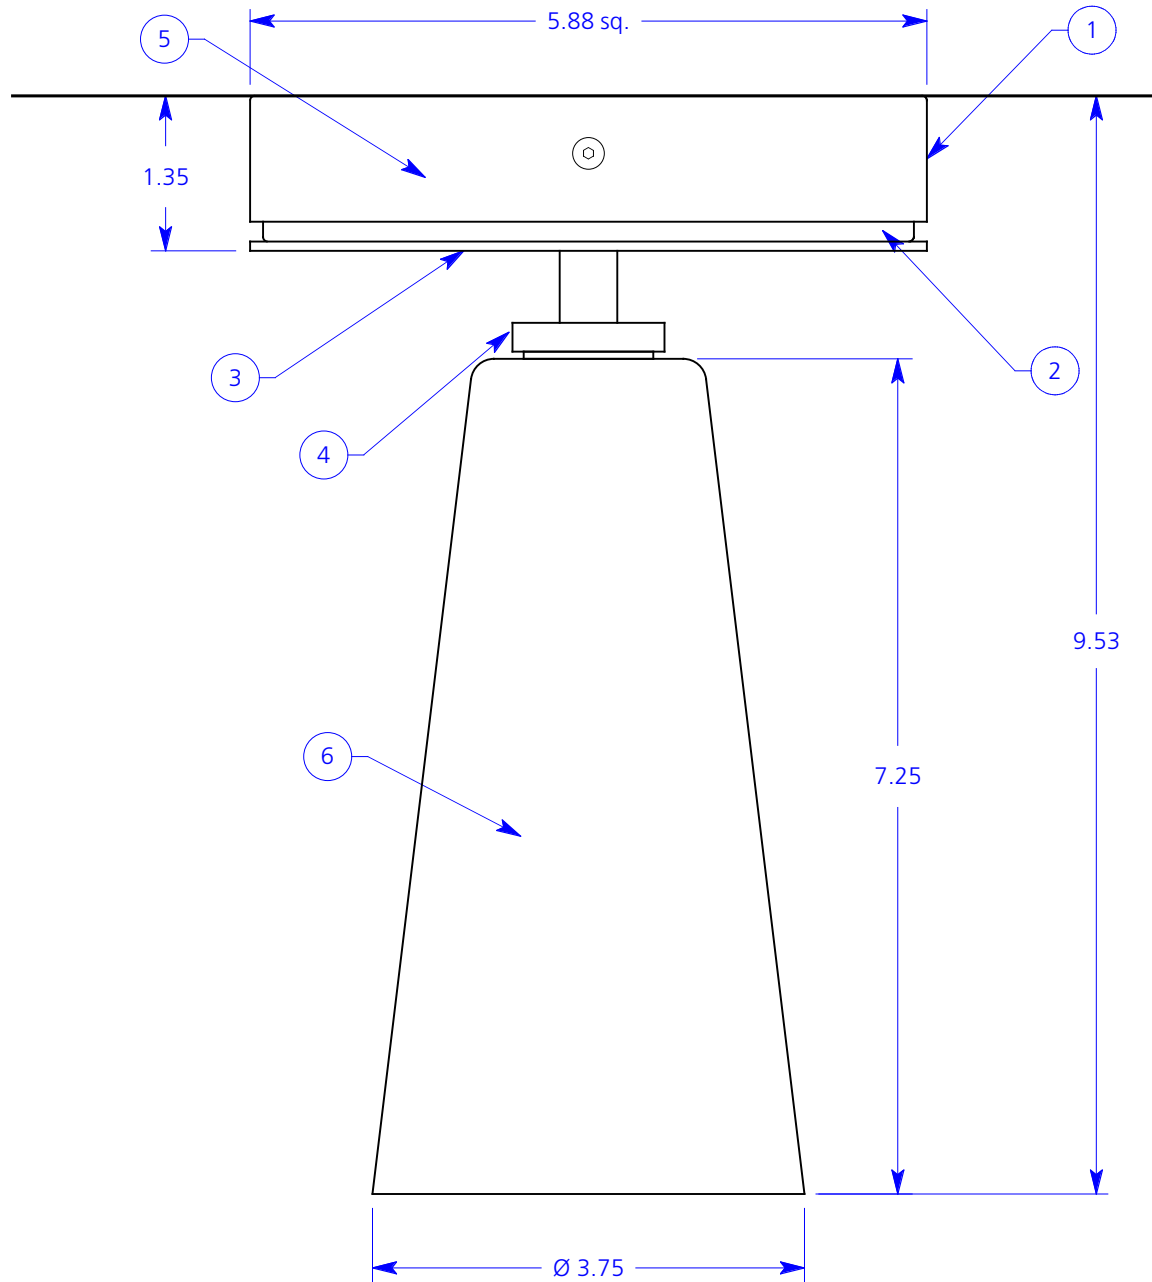

ALL DIMENSIONS IN INCHES

NOTES:

1. Powder coated steel back box
2. Black powder coated steel inner box
3. 5.88" square grained and anodized aluminum faceplate
4. Grained and anodized aluminum hardware
5. Fulham electronic ballast RH1-UNV-213-C (inside back box)
6. Opal white hand blown glass shade

Type: Quantity:

Approval signature:

Name:

Firm:

Date:

Fortuna Ceiling square

Universal voltage CFL
13 watt "double" G24q-1 base
lamp (NIC)

Finish options: