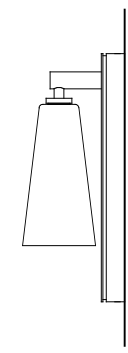

ALL DIMENSIONS IN INCHES

Type:	Quantity:
-------	-----------

Approval signature:

Name:

Firm:

Date:

Fortuna Wall rectangular
 Universal voltage CFL
 13 watt "double" G24q-1 base lamp (NIC)

Finish options:

- 7223-O**
 satin anodized
 dull silver powder coat
 silver mounting screws
- 7223B-O**
 bronze anodized
 black powder coat
 black mounting screws

NOTES:

1. Powder coated steel back box
2. Black powder coated steel inner box
3. Grained and anodized aluminum faceplate
4. Grained and anodized aluminum hardware
5. Fulham electronic ballast RH1-UNV-213-C (inside back box)
6. Opal white hand blown glass shade