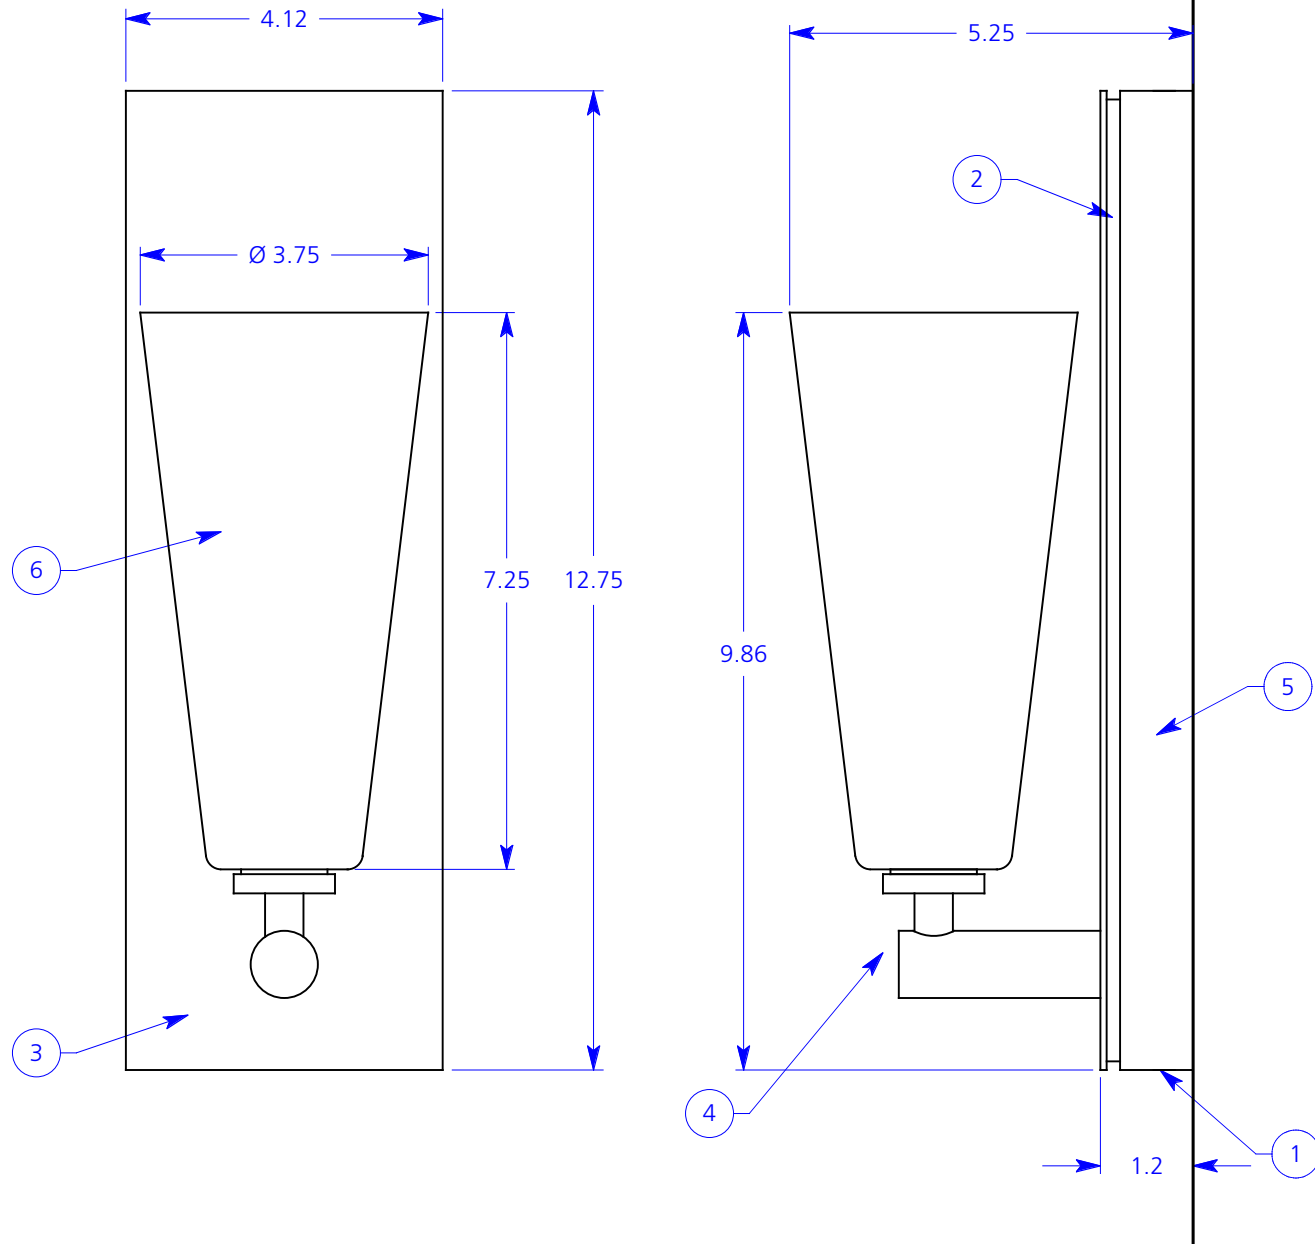

ALL DIMENSIONS IN INCHES

Type:	Quantity:
-------	-----------

Approval signature:

Name:

Firm:

Date:

Fortuna Wall rectangular
 Universal voltage CFL
 13 watt "double" G24q-1 base lamp (NIC)

Finish options:

- 7223-O**
 satin anodized
 dull silver powder coat
 silver mounting screws
- 7223B-O**
 bronze anodized
 black powder coat
 black mounting screws

NOTES:

1. Powder coated steel back box
2. Black powder coated steel inner box
3. Grained and anodized aluminum faceplate
4. Grained and anodized aluminum hardware
5. Fulham electronic ballast RH1-UNV-213-C (inside back box)
6. Opal white hand blown glass shade