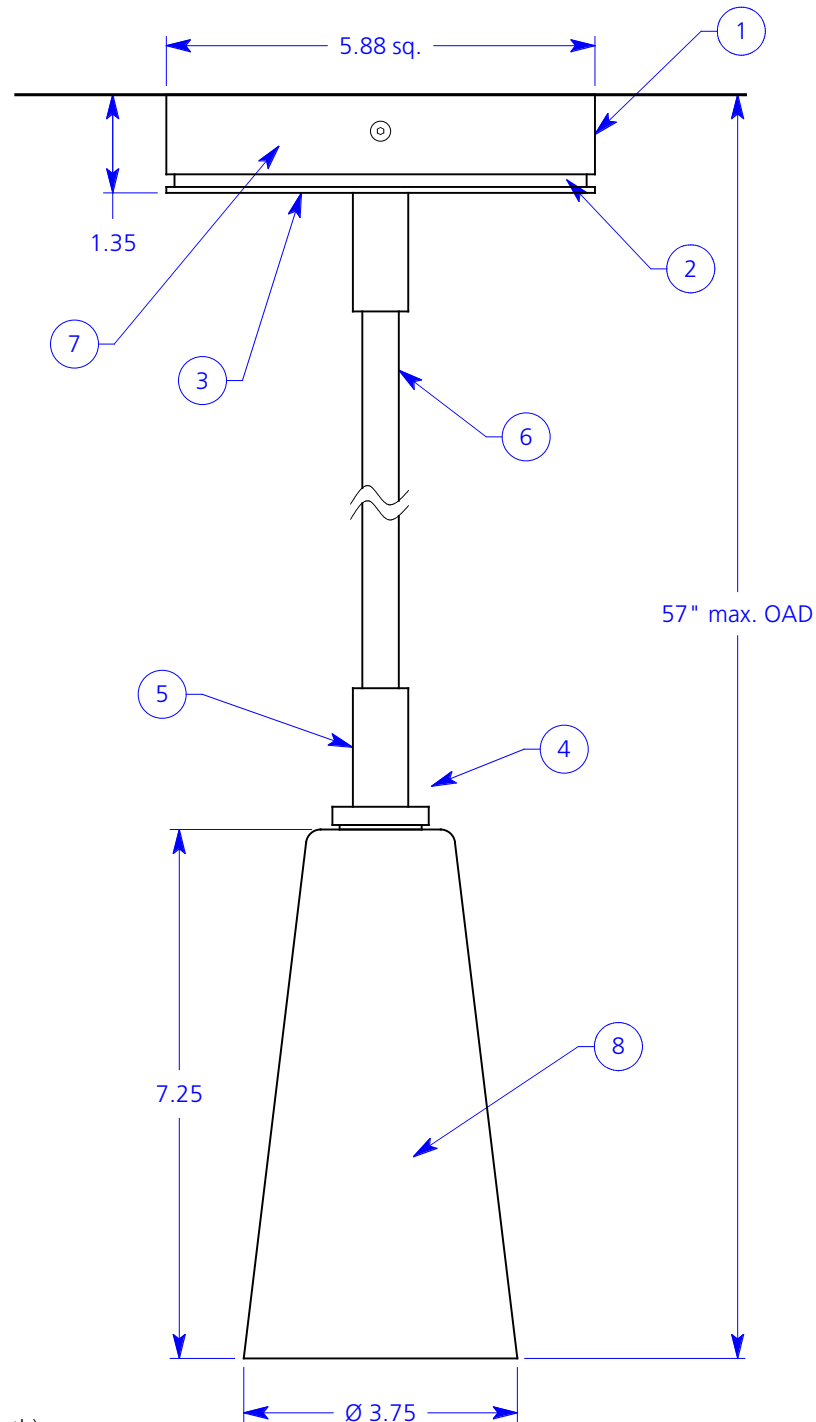

ALL DIMENSIONS IN INCHES

NOTES:

1. Powder coated steel back box
2. Black powder coated steel inner box
3. 5.88" square grained and anodized aluminum faceplate
4. Grained and anodized aluminum hardware
5. Grained and anodized coupler for field cut stem
6. \varnothing .5" grained and anodized aluminum stem (field cut to length)
7. Fulham electronic ballast RH1-UNV-213-C (inside back box)
8. Opal white hand blown glass shade

Type: Quantity:

Approval signature:

Name:

Firm:

Date:

Fortuna Rigid Drop

Universal voltage CFL
13 watt "double" G24q-1 base
lamp (NIC)

Finish options: