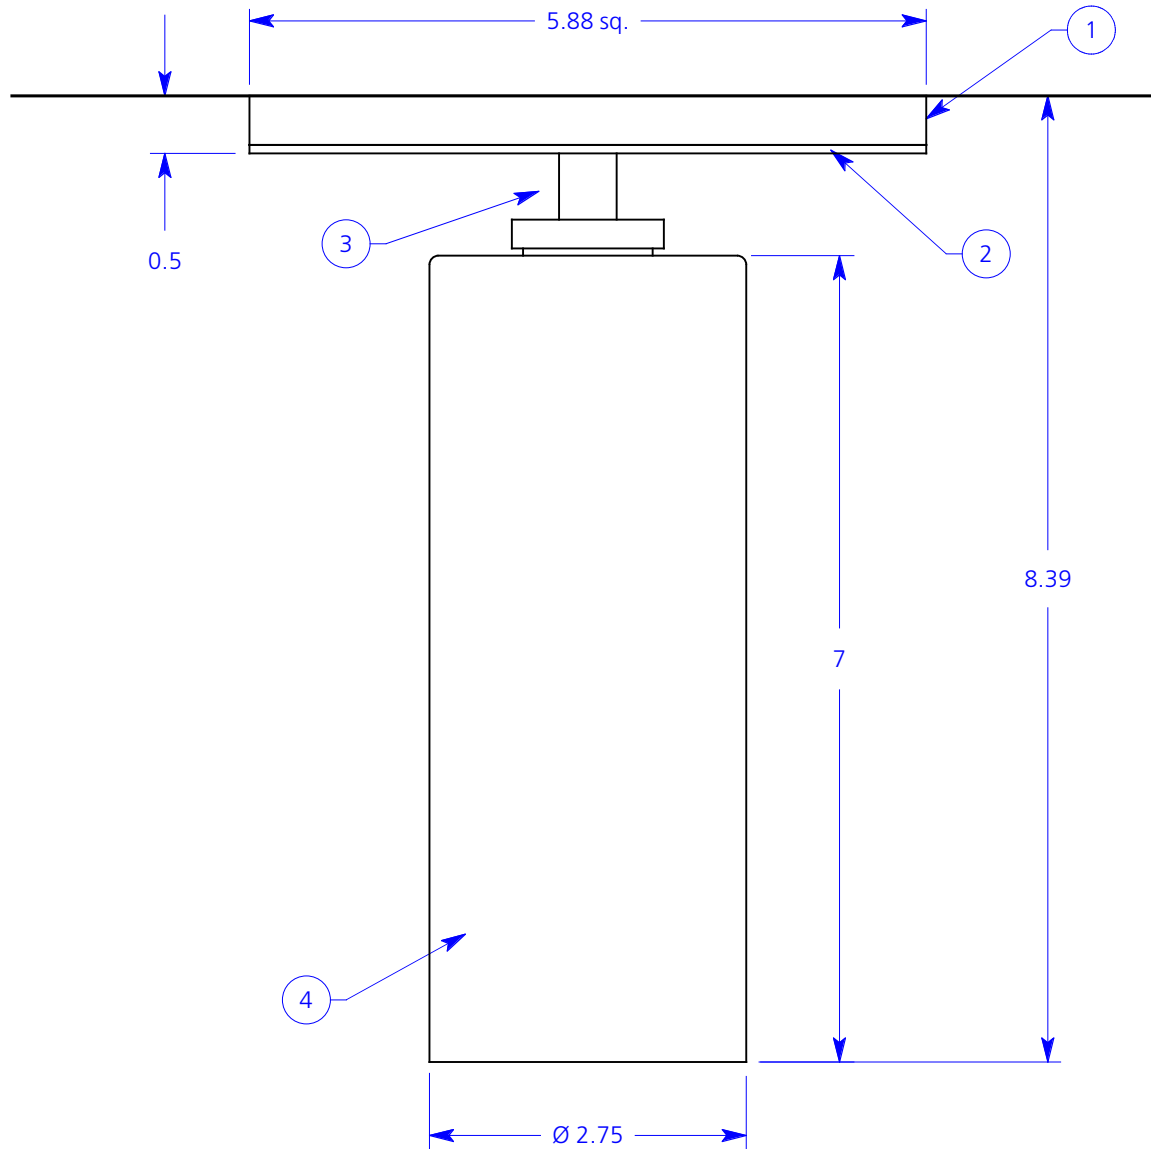

ALL DIMENSIONS IN INCHES

**NOTES:**

1. Powder coated square steel canopy
2. 5.88" square grained and anodized aluminum faceplate
3. Grained and anodized aluminum hardware
4. Opal white hand blown glass shade

Type:

Quantity:

Approval signature:

Name:

Firm:

Date:

**Otto G9 Ceiling**  
40 watt halogen G9 (included)

**Finish options:**