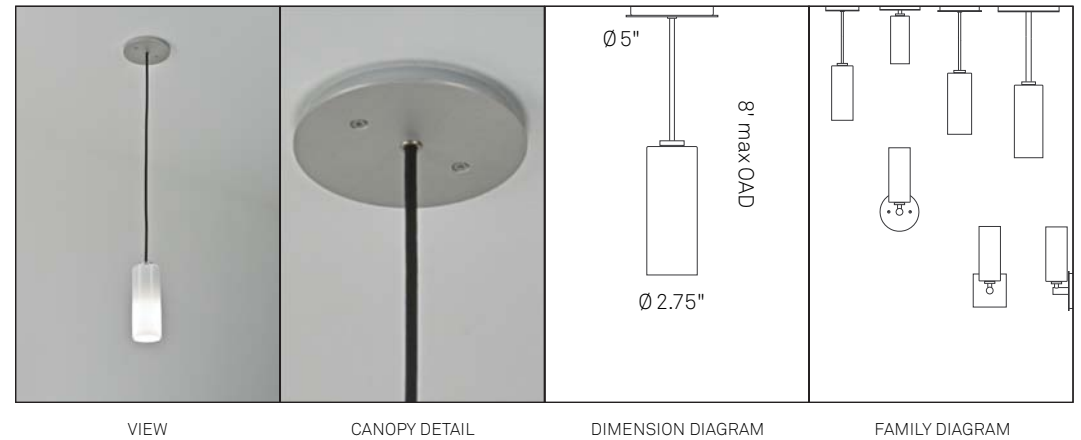

## OTTO G9 PENDANT (ROUND)

Design by Douglas Varey, 2005

**MODEL NUMBERS: 8912-O (Silver)**  
**8912B-O (Bronze)**

**40W G9 frosted** (included)

Hand blown opal white shade  $\text{\O}2.75"$  x 7" high

Drop to 8'

Ceiling canopy  $\text{\O}5"$

Black cord

Hardware is satin clear or bronze anodized aluminum