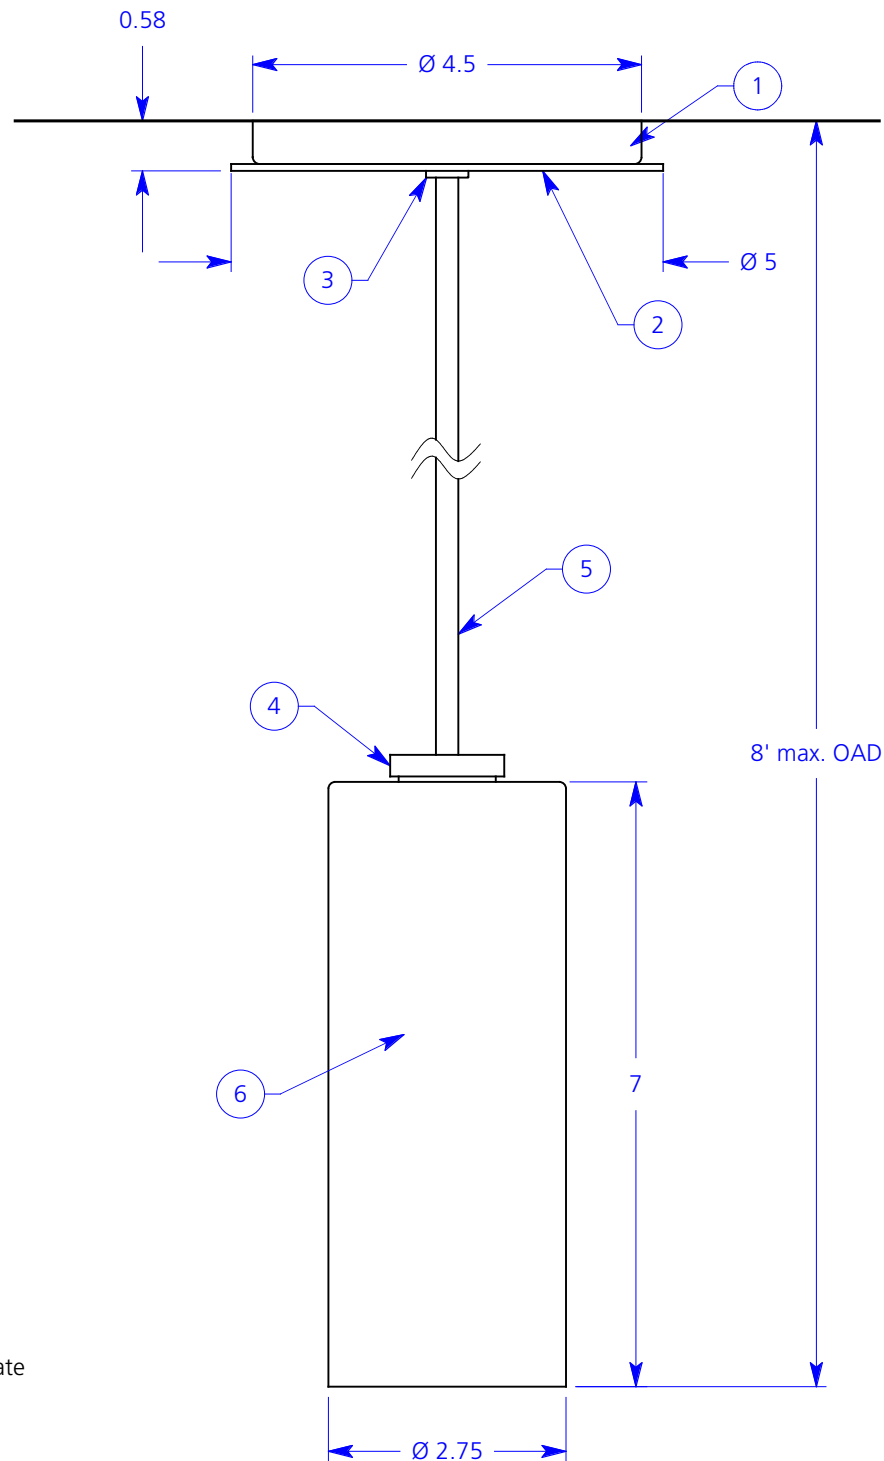

ALL DIMENSIONS IN INCHES

NOTES:

1. Powder coated steel canopy
2. Ø 5" grained and anodized aluminum faceplate
3. Brushed nickel cord bushing
4. Grained and anodized aluminum hardware
5. Black electrical cord (field cut to length)
6. Opal white hand blown glass shade

Type: Quantity:

Approval signature:

Name:

Firm:

Date:

**Otto G9 Pendant
round canopy**
40 watt halogen G9 (included)

Finish options:

- 8912-O**
satin anodized
dull silver powder coat
silver mounting screws
- 8912B-O**
bronze anodized
black powder coat
black mounting screws