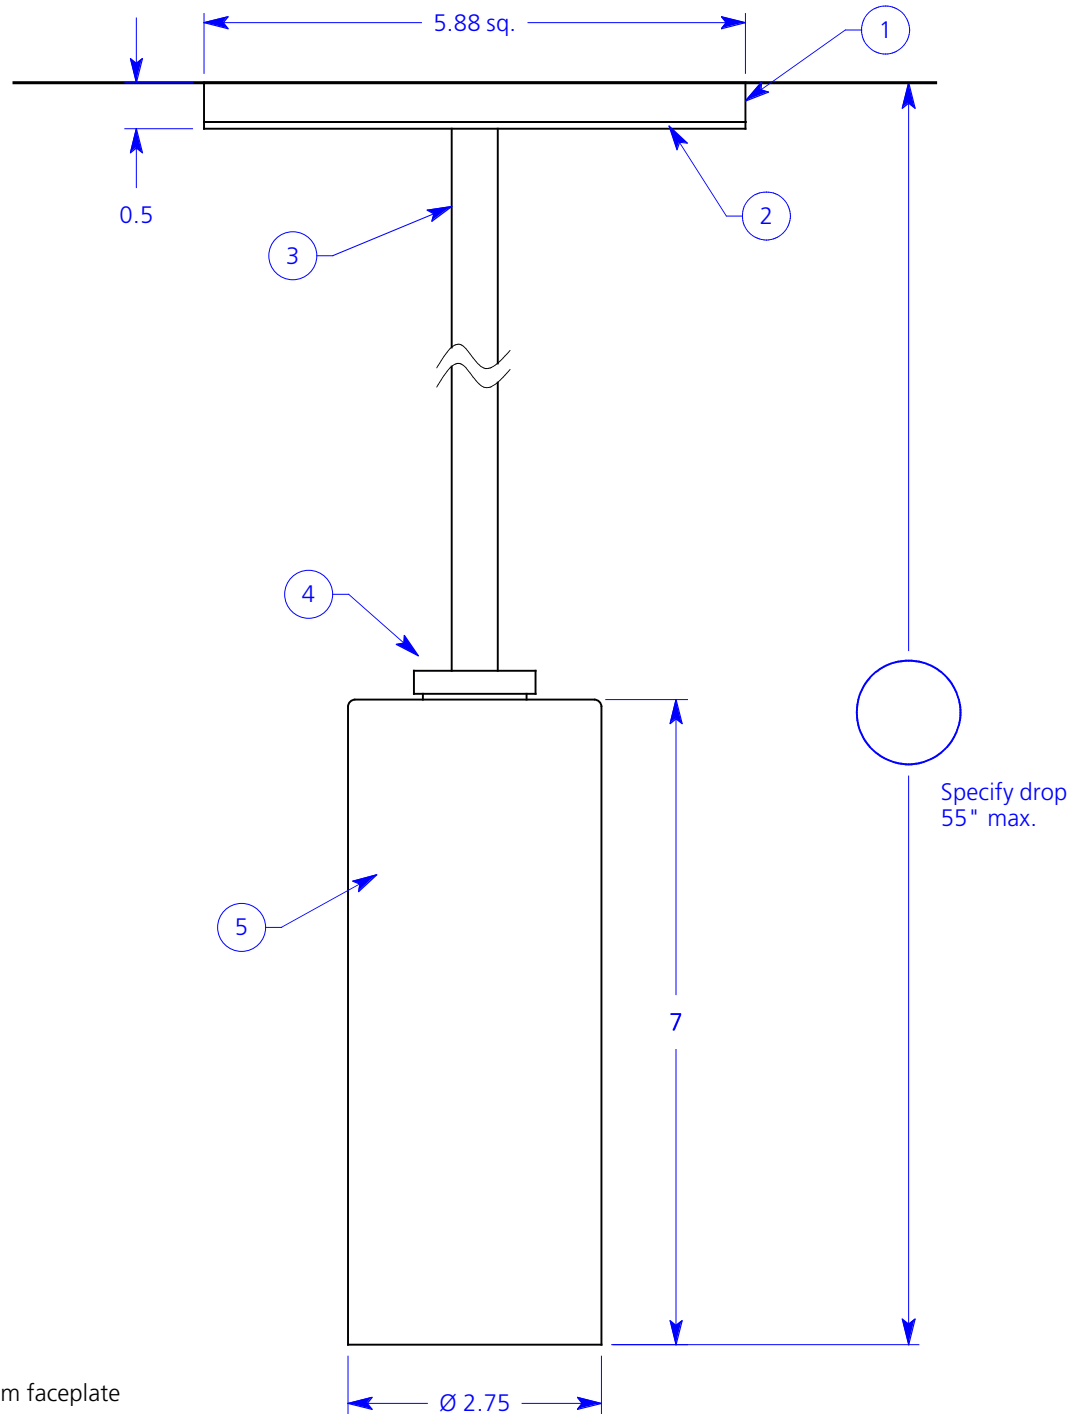

ALL DIMENSIONS IN INCHES

**NOTES:**

1. Powder coated square steel canopy
2. 5.88" square grained and anodized aluminum faceplate
3.  $\varnothing$  .5" grained and anodized aluminum stem
4. Grained and anodized aluminum hardware
5. Opal white hand blown glass shade

Type:                      Quantity:

Approval signature:

Name:

Firm:

Date:

**Otto G9 Rigid Drop**  
40 watt halogen G9 (included)

Specify drop  
55" max.

**Finish options:**