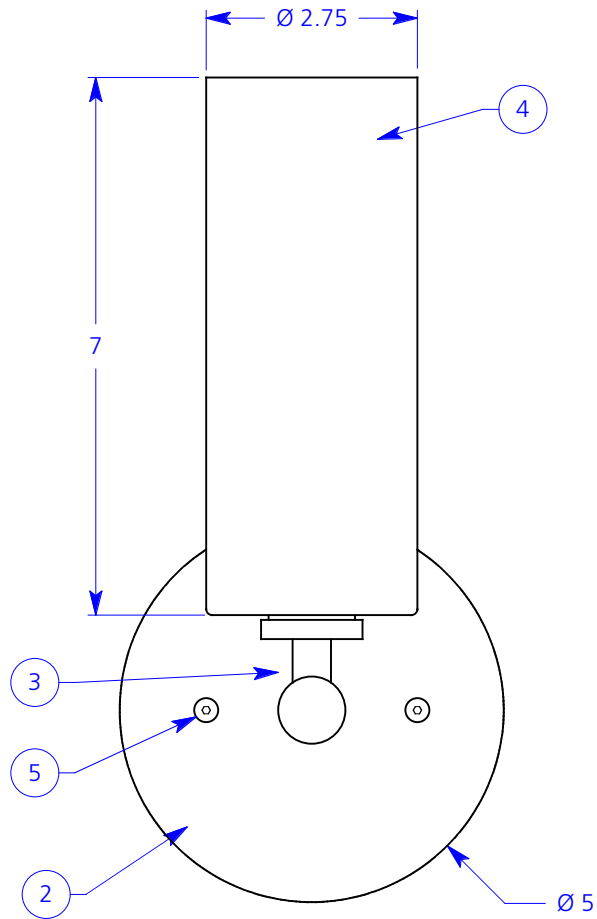

ALL DIMENSIONS IN INCHES

NOTES:

1. Powder coated steel canopy
2. Grained and anodized aluminum faceplate
3. Grained and anodized aluminum hardware
4. Opal white hand blown glass shade
5. Stainless steel flat head mounting screws

Type: Quantity:

Approval signature:

Name:

Firm:

Date:

Otto G9 ADA Wall round canopy
40 watt halogen G9 (included)

Finish options:

- 8922-O**
satin anodized
dull silver powder coat
silver mounting screws
- 8922B-O**
bronze anodized
black powder coat
black mounting screws