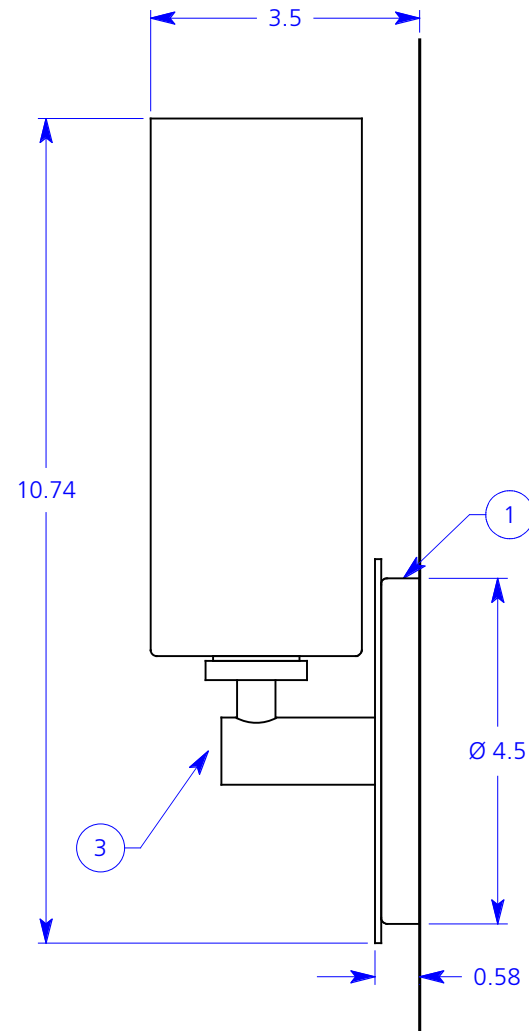

ALL DIMENSIONS IN INCHES

NOTES:

1. Powder coated steel canopy
2. Grained and anodized aluminum faceplate
3. Grained and anodized aluminum hardware
4. Opal white hand blown glass shade
5. Stainless steel flat head mounting screws

Type: Quantity:

Approval signature:

Name:

Firm:

Date:

Otto G9 ADA Wall round canopy
40 watt halogen G9 (included)

Finish options:

- 8922-O**
satin anodized
dull silver powder coat
silver mounting screws
- 8922B-O**
bronze anodized
black powder coat
black mounting screws