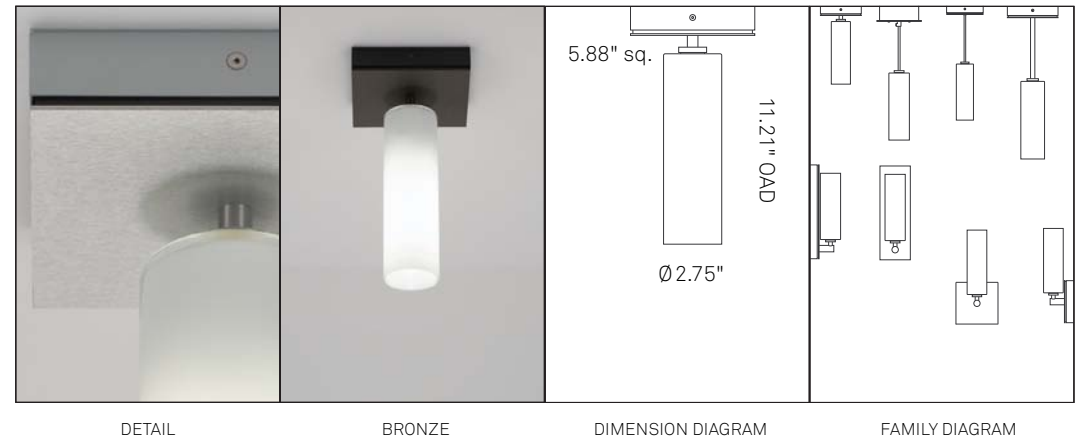

# SOLUTIONS OTTO CEILING

Design by Douglas Varey, 2003

**MODEL NUMBERS: 8031-O (Silver)  
8031B-O (Bronze)**

**13W "in-line twin" 2GX7**

Universal voltage electronic ballast

Hand blown opal white shade  $\text{Ø}2.75" \times 9"$  high

Overall drop 11.21"

Ceiling plate 5.88" sq.

Hardware is satin clear or bronze anodized aluminum

Ballast box is dull silver or black powder coat