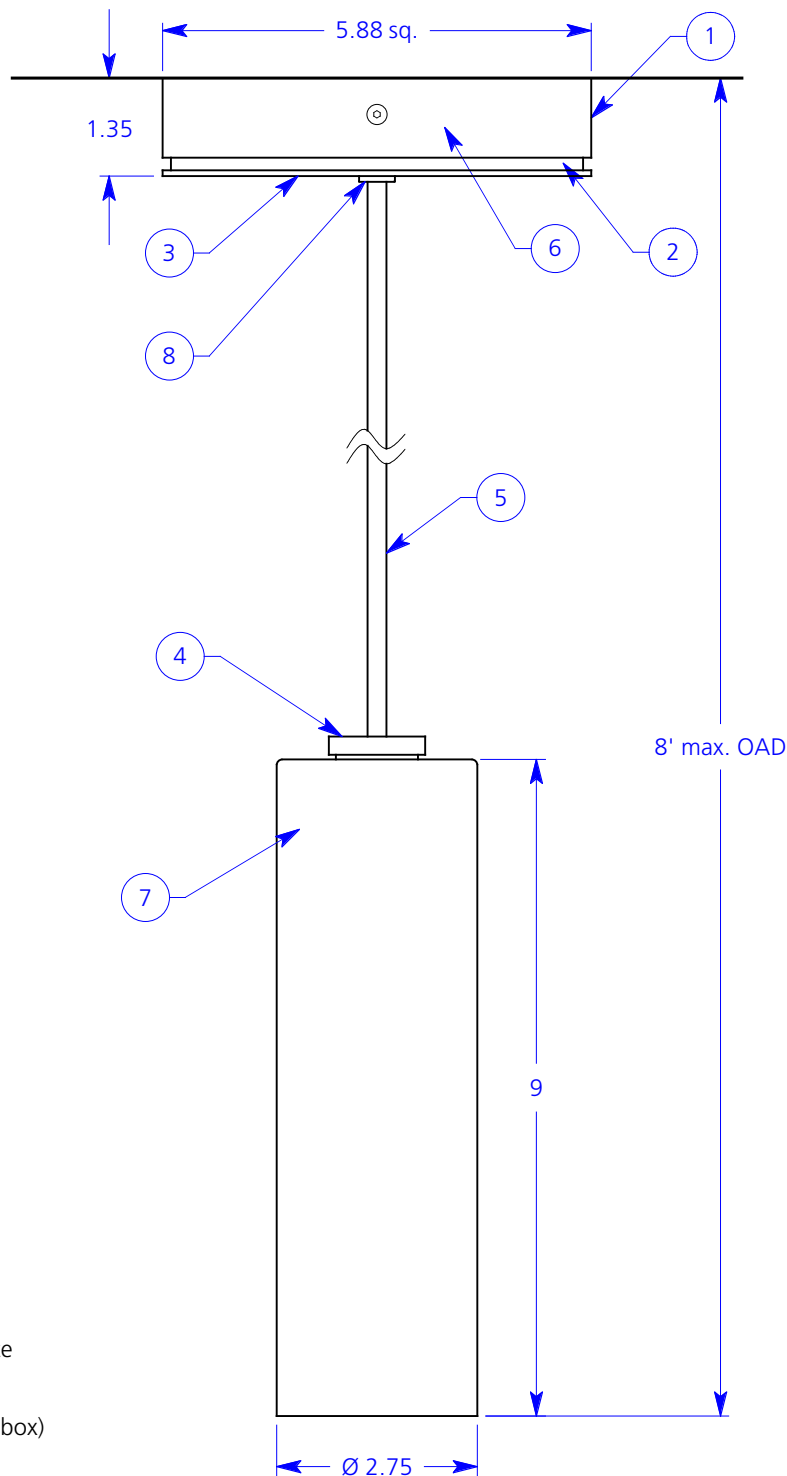

ALL DIMENSIONS IN INCHES

NOTES:

1. Powder coated steel back box
2. Black powder coated steel inner box
3. 5.88" square grained and anodized aluminum faceplate
4. Grained and anodized aluminum hardware
5. Black electrical cord (field cut to length)
6. Fulham electronic ballast RH3-UNV-226-C (inside back box)
7. Opal white hand blown glass shade
8. Brushed nickel cord bushing

Type:	Quantity:
-------	-----------

Approval signature:

Name:

Firm:

Date:

Otto Pendant
 Universal voltage CFL
 13 watt "in-line twin" 2GX7
 base lamp (NIC)

Finish options:

8010-O
 satin anodized
 dull silver powder coat
 silver mounting screws