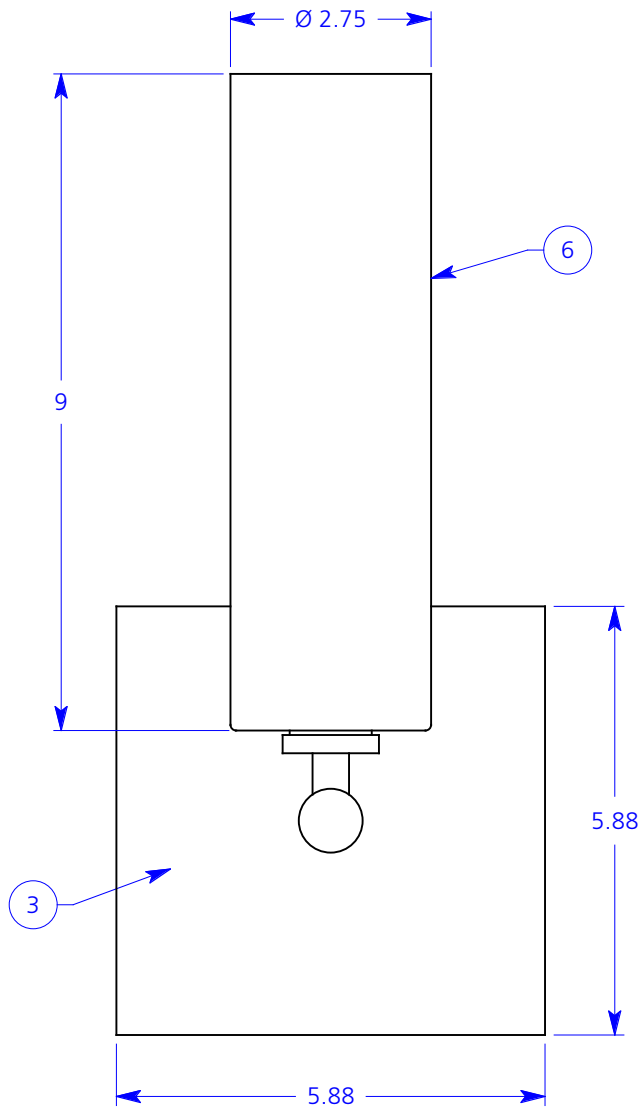

ALL DIMENSIONS IN INCHES

NOTES:

1. Powder coated steel back box
2. Black powder coated steel inside box
3. Grained and anodized aluminum faceplate
4. Grained and anodized aluminum hardware
5. Fulham electronic ballast RH3-UNV-226-C (inside back box)
6. Opal white hand blown glass shade

Type: Quantity:

Approval signature:

Name:

Firm:

Date:

Otto ADA Wall square

Universal voltage CFL
13 watt "in-line twin" 2GX7
base lamp (NIC)

Finish options: