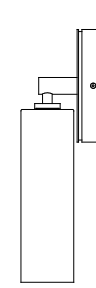

ALL DIMENSIONS IN INCHES

NOTES:

1. Powder coated steel back box
2. Black powder coated steel inside box
3. Grained and anodized aluminum faceplate
4. Grained and anodized aluminum hardware
5. Fulham electronic ballast RH3-UNV-226-C (inside back box)
6. Opal white hand blown glass shade

Type: Quantity:

Approval signature:

Name:

Firm:

Date:

Otto ADA Wall square

Universal voltage CFL
13 watt "in-line twin" 2GX7
base lamp (NIC)

Finish options: