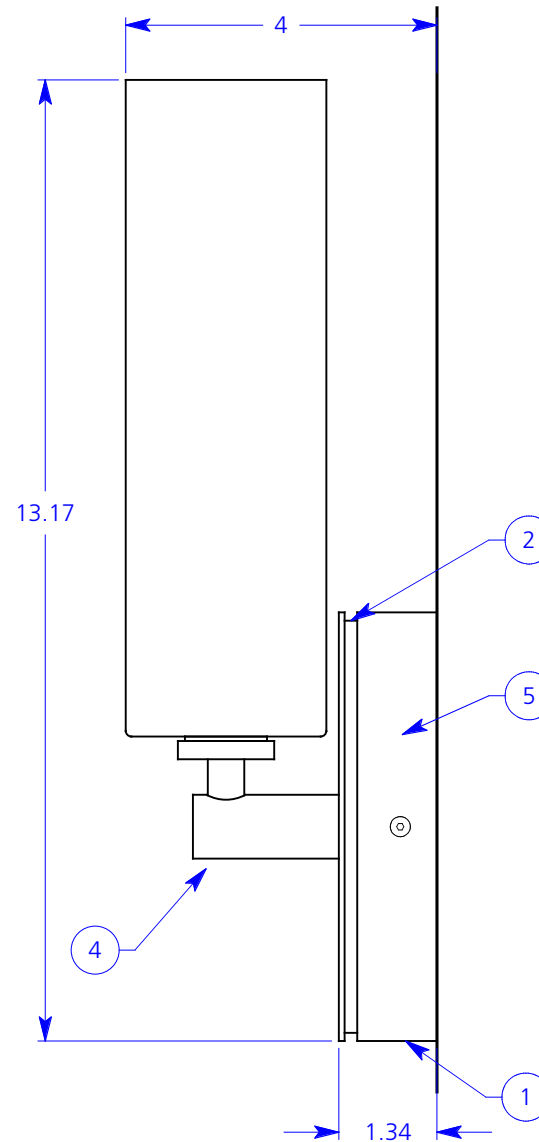

ALL DIMENSIONS IN INCHES

NOTES:

1. Powder coated steel back box
2. Black powder coated steel inside box
3. Grained and anodized aluminum faceplate
4. Grained and anodized aluminum hardware
5. Fulham electronic ballast RH3-UNV-226-C (inside back box)
6. Opal white hand blown glass shade

Type: Quantity:

Approval signature:

Name:

Firm:

Date:

Otto ADA Wall square

Universal voltage CFL
13 watt "in-line twin" 2GX7
base lamp (NIC)

Finish options: