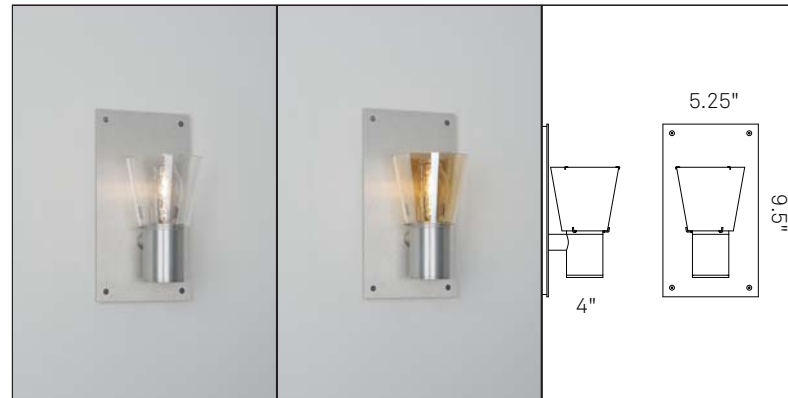

5421-ALUY: ALUMINUM SHADE, YELLOW INTERIOR

5421-ALUO: ALUMINUM SHADE, ORANGE INTERIOR

## 75W E26

Plate 5.25" x 9.5" high

Overall depth 4" **ADA Compliant**

May be installed up or down facing

Hardware is satin anodized aluminum

Shades as described above, glass is hand blown

CLEAR CRYSTAL

GOLD GLASS