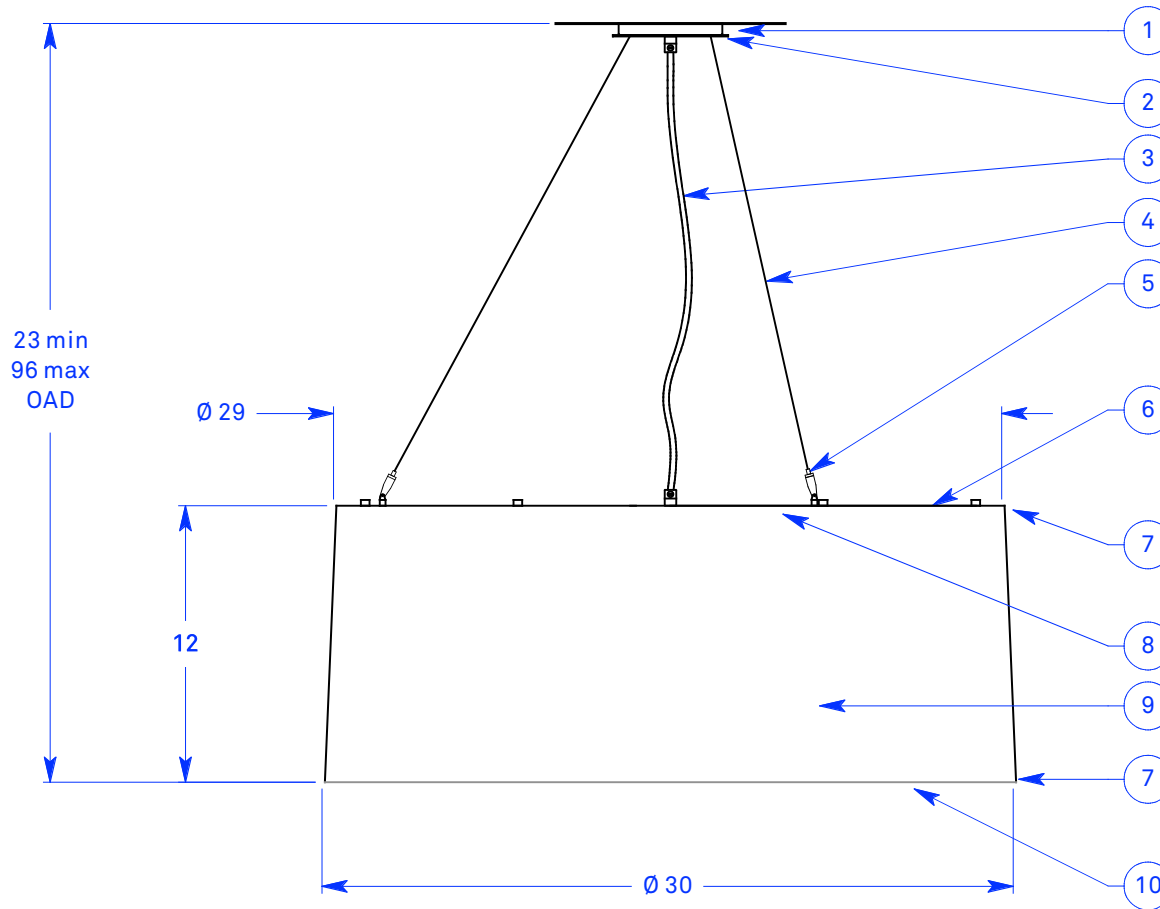

ALL DIMENSIONS IN INCHES

NOTES:

1. \O 4.5" powder coated canopy
2. \O 5" faceplate
3. Black electrical cord (field cut to length)
4. Stainless steel aircraft cable (field cut to length)
5. Nickel plated clutch cable grip with safety nut
6. White reflector with dull silver shade attachment hardware
7. Dull silver powder coated top and bottom rings
8. 4x 3000K LED modules
9. Carnegie Xorel fabric backed with opal white high-impact copolymer
10. Frosted clear high-impact copolymer bottom diffuser

Type:

Quantity:

Approval signature:

Name:

Firm:

Date:

**Prosperity 30-12
Pendant**

40 Watt LED, 1% Dimming
Universal voltage