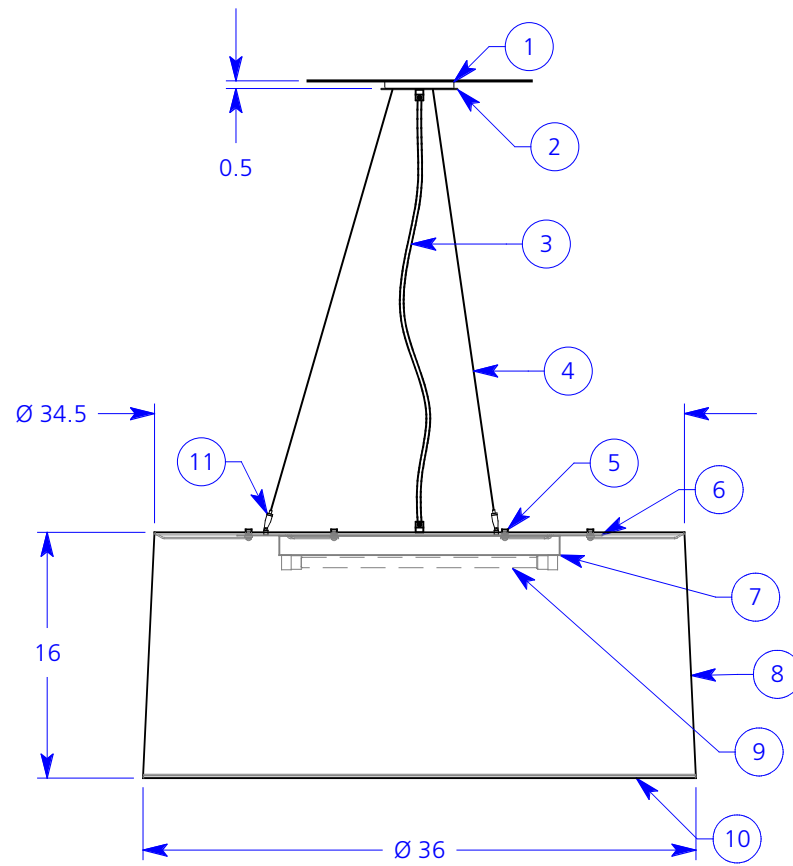

ALL DIMENSIONS IN INCHES

**NOTES:**

1. Ø 4.5" powder coated steel canopy
2. Ø 5" satin anodized aluminum faceplate
3. Black electrical cord (field cut to length)
4. Stainless steel aircraft cable (field cut to length)
5. 6x satin nickel shade removal cap nuts
6. Ø 23.75" white powder coated steel disk
7. Fulham electronic ballast RH23-UNV-254-LT5 (inside enclosure)
8. Carnegie Xorel fabric outer layer polycarbonate inner layer
9. 2x 36 watt "twin" 2G11 base (NIC)
10. Matte polyester diffuser disk
11. Nickel plated cable grip