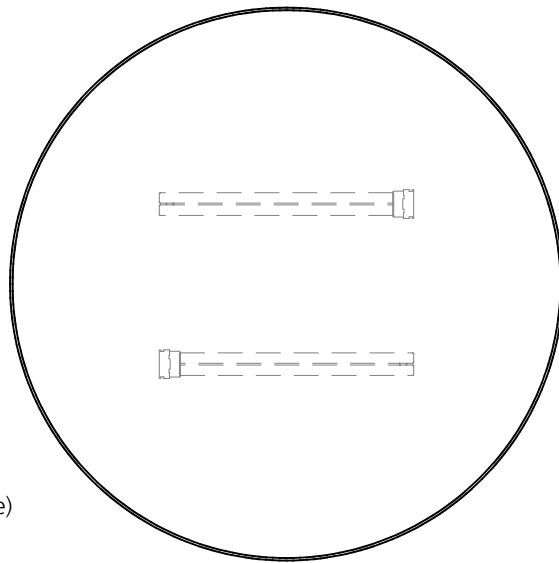

ALL DIMENSIONS IN INCHES

**NOTES:**

1. Ø 4.5" powder coated steel canopy
2. Ø 5" satin anodized aluminum faceplate
3. Black electrical cord (field cut to length)
4. Stainless steel aircraft cable (field cut to length)
5. 6x satin nickel shade removal cap nuts
6. Ø 23.75" white powder coated steel disk
7. Fulham electronic ballast RH23-UNV-254-LT5 (inside enclosure)
8. Carnegie Xorel fabric outer layer polycarbonate inner layer
9. 2x 36 watt "twin" 2G11 base (NIC)
10. Matte polyester diffuser disk
11. Nickel plated cable grip