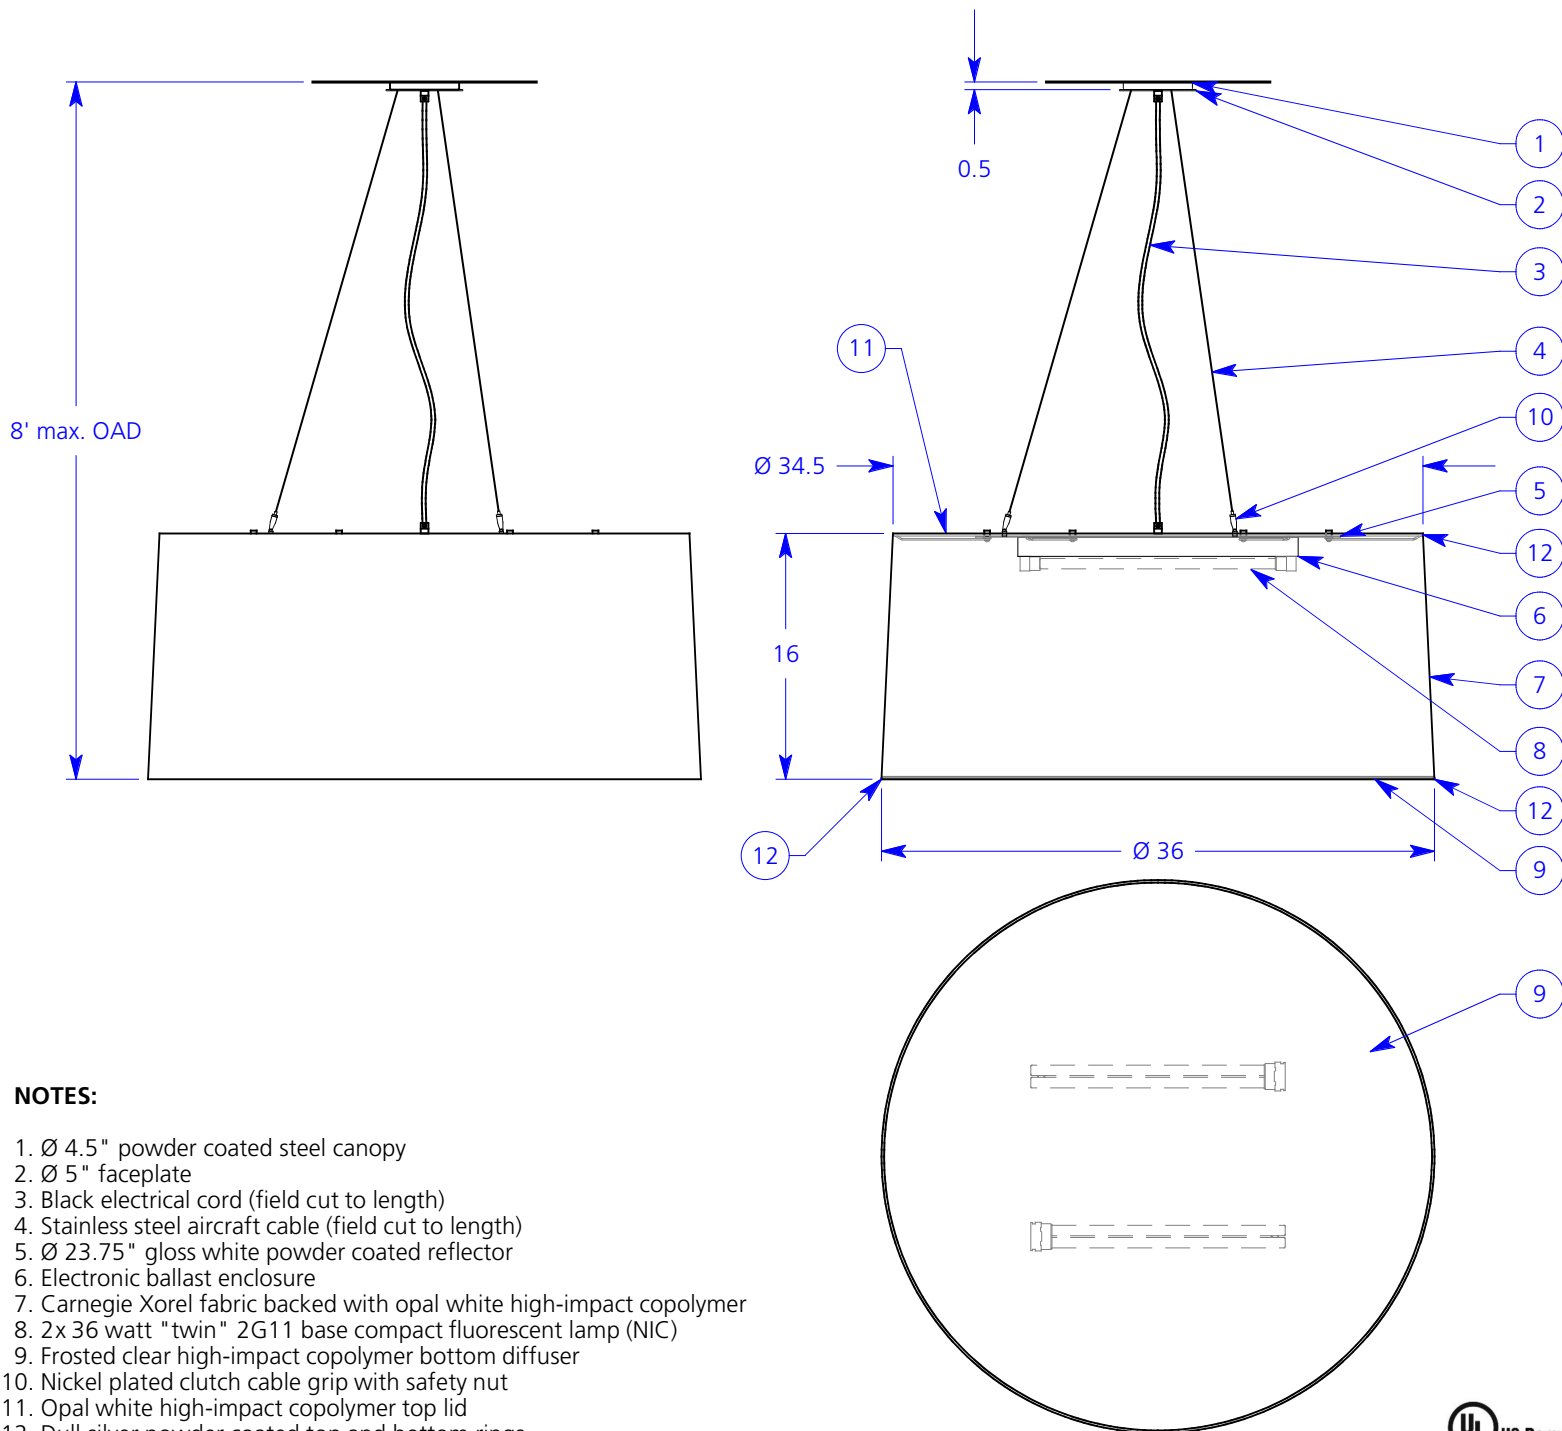

ALL DIMENSIONS IN INCHES

NOTES:

1. Ø 4.5" powder coated steel canopy
2. Ø 5" faceplate
3. Black electrical cord (field cut to length)
4. Stainless steel aircraft cable (field cut to length)
5. Ø 23.75" gloss white powder coated reflector
6. Electronic ballast enclosure
7. Carnegie Xorel fabric backed with opal white high-impact copolymer
8. 2x 36 watt "twin" 2G11 base compact fluorescent lamp (NIC)
9. Frosted clear high-impact copolymer bottom diffuser
10. Nickel plated clutch cable grip with safety nut
11. Opal white high-impact copolymer top lid
12. Dull silver powder coated top and bottom rings