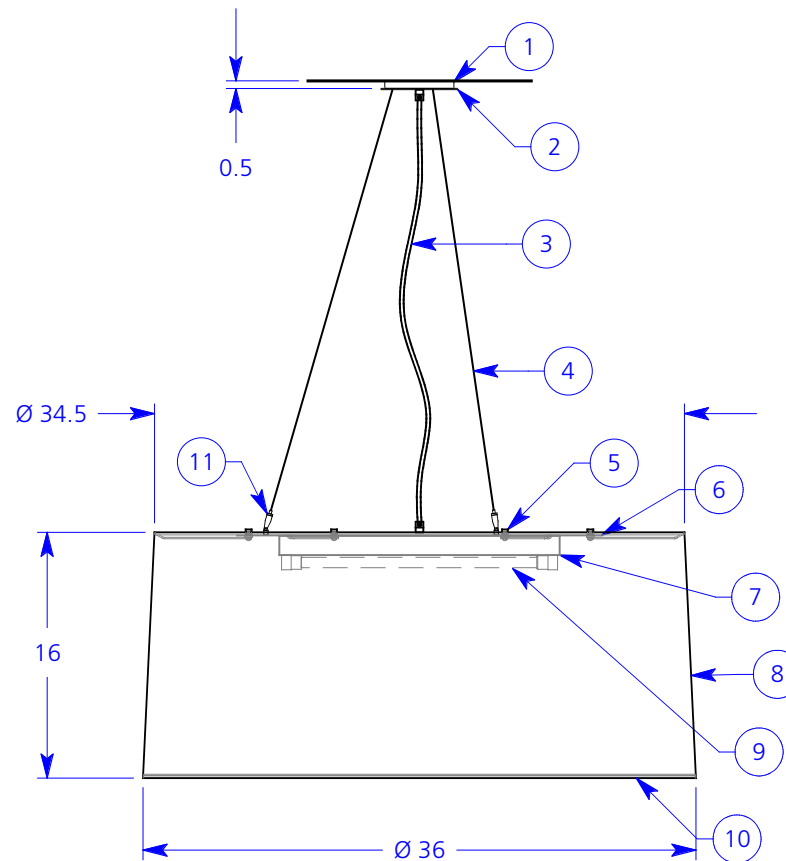

#### NOTES:

1. Ø 4.5" powder coated steel canopy
2. Ø 5" satin anodized aluminum faceplate
3. Black electrical cord (field cut to length)
4. Stainless steel aircraft cable (field cut to length)
5. 6x satin nickel shade removal cap nuts
6. Ø 23.75" white powder coated steel disk
7. Electronic ballast enclosure
8. Carnegie Xorel fabric outer layer polycarbonate inner layer
9. 2x 36 watt "twin" 2G11 base (NIC)
10. Matte polyester diffuser disk
11. Nickel plated cable grip