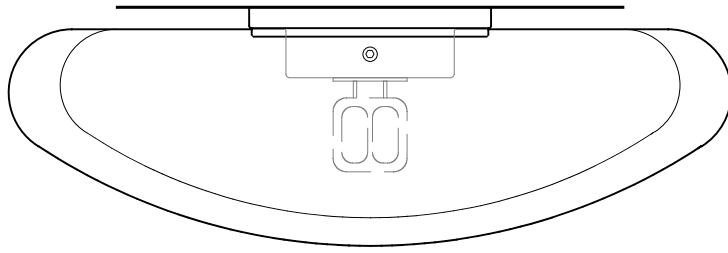

ALL DIMENSIONS IN INCHES

NOTES:

- 1. Carnegie Xorel fabric shade with polycarbonate inner diffuser
- 2. Satin acrylic end cap
- 3. 4.5" x 9" stainless steel wall box
- 4. Electronic ballast (inside back box)