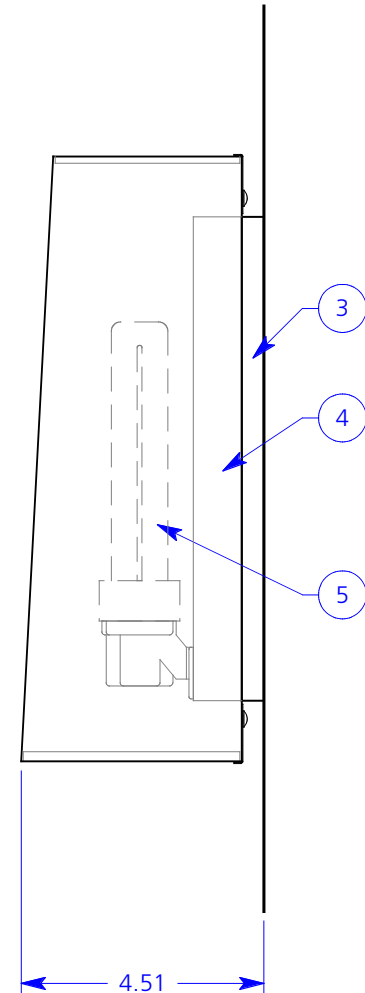

ALL DIMENSIONS IN INCHES

NOTES:

1. Carnegie Xorel fabric backed with opal white high-impact copolymer
2. Satin clear high-impact copolymer end caps both ends
3. 4.5"x 9" white steel back box
4. Electronic ballast (inside back box)
5. Compact fluorescent lamp "double" (NIC)
6. Fixture mounts directly to surface of wall with four flat head mounting screws (included)