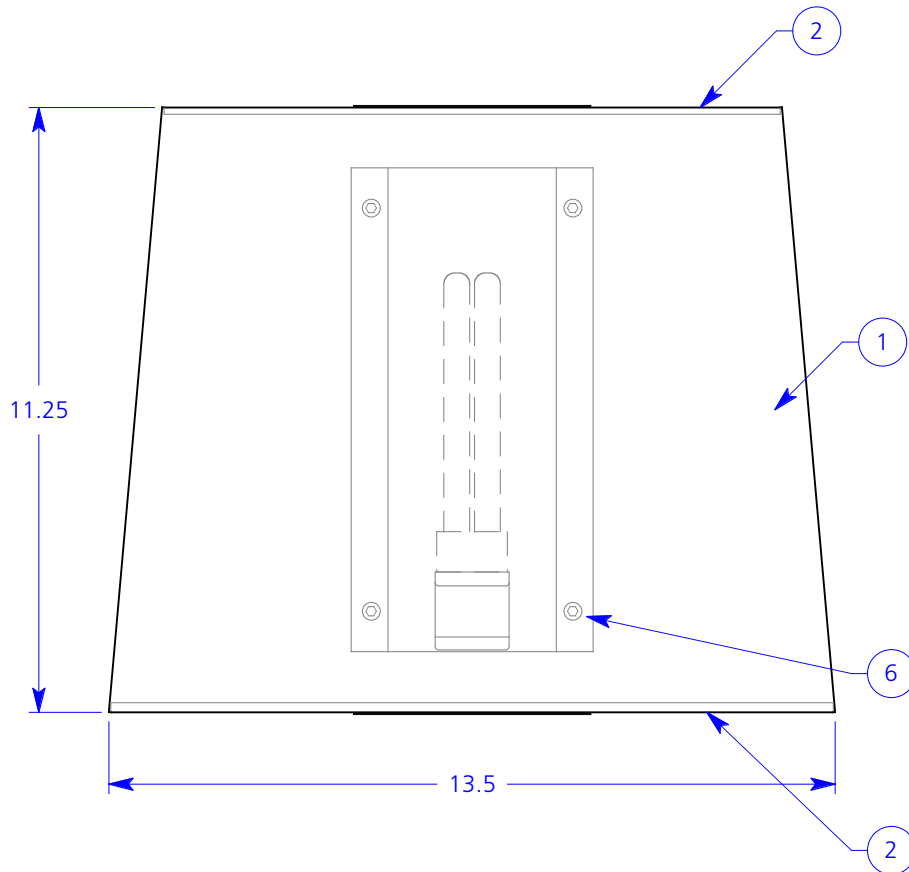

ALL DIMENSIONS IN INCHES

NOTES:

1. Carnegie Xorel fabric backed with opal white high-impact copolymer
2. Satin clear high-impact copolymer end caps both ends
3. 4.5"x 9" white steel back box
4. Electronic ballast (inside back box)
5. Compact fluorescent lamp "double" (NIC)
6. Fixture mounts directly to surface of wall with four flat head mounting screws (included)