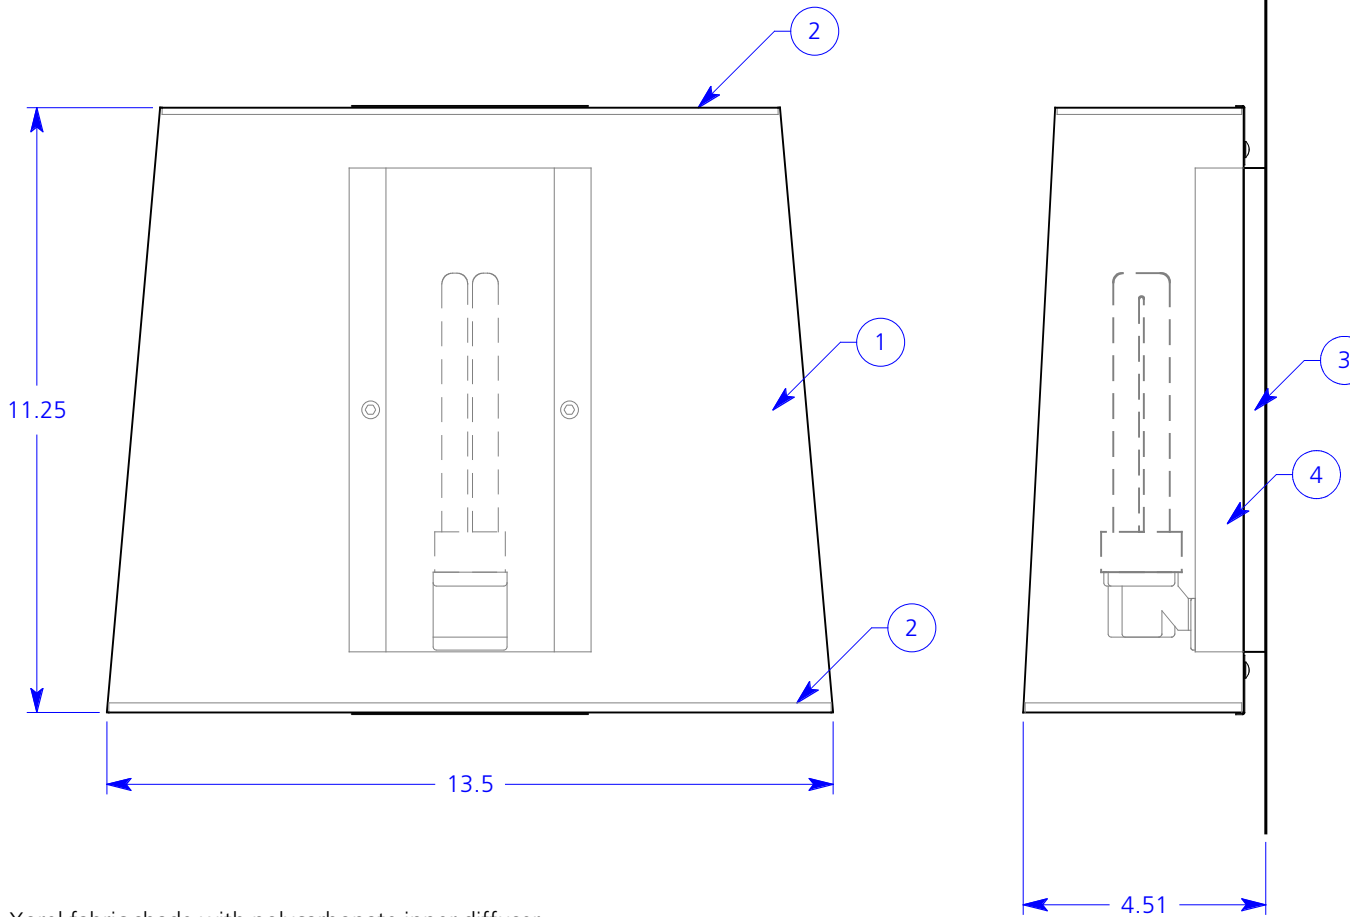

ALL DIMENSIONS IN INCHES

NOTES:

- 1. Carnegie Xorel fabric shade with polycarbonate inner diffuser
- 2. Satin acrylic end cap
- 3. 4.5" x 9" stainless steel wall box
- 4. Electronic ballast (inside back box)