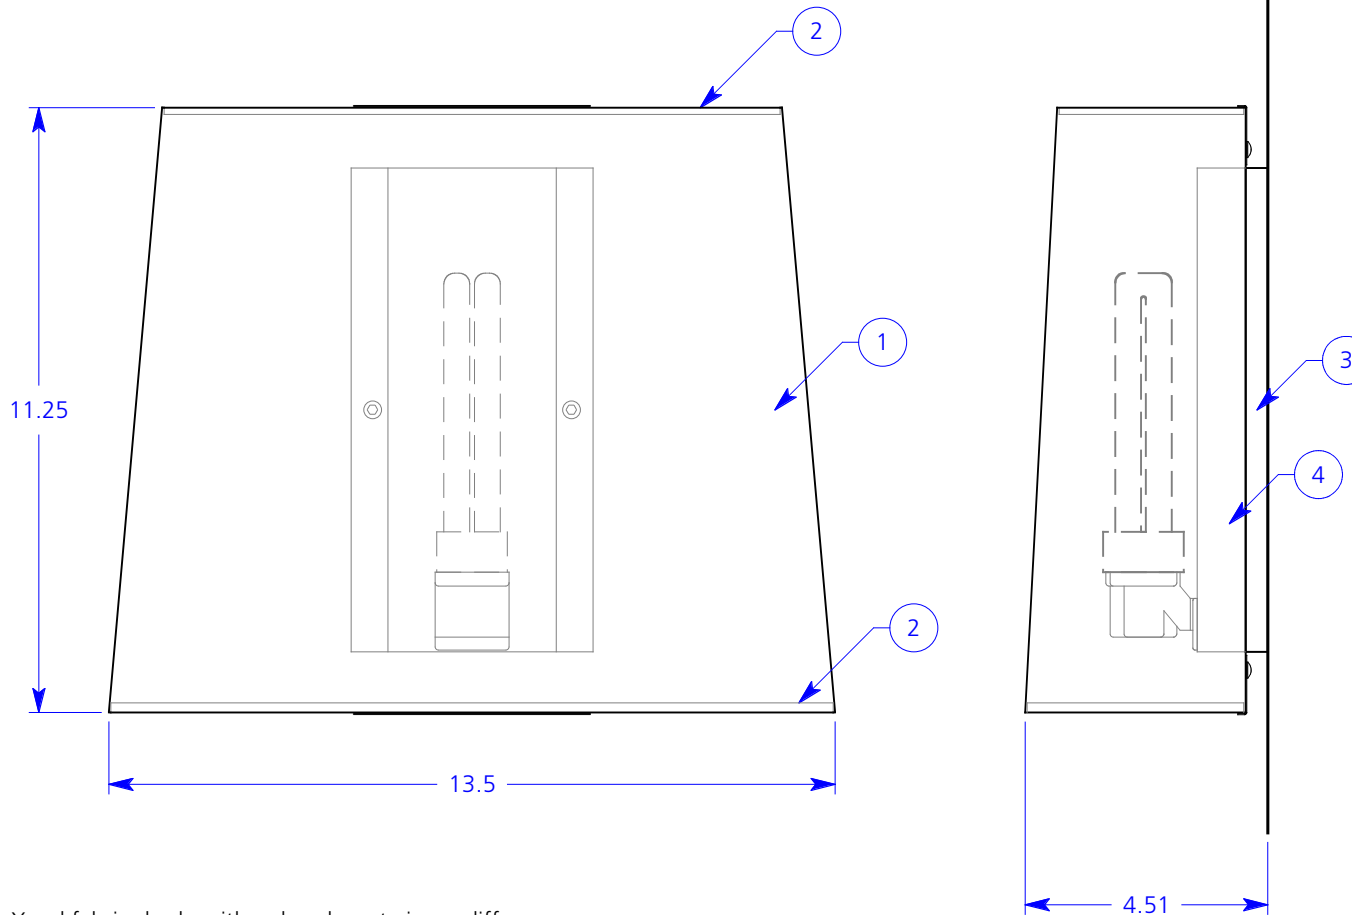

ALL DIMENSIONS IN INCHES

NOTES:

1. Carnegie Xorel fabric shade with polycarbonate inner diffuser
2. Satin acrylic end cap
3. 4.5" x 9" stainless steel wall box
4. Electronic ballast (inside back box)

Type: Quantity: