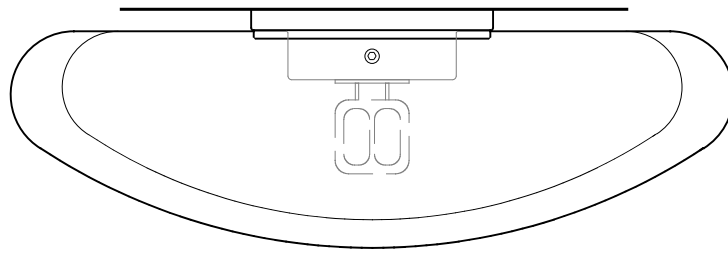

ALL DIMENSIONS IN INCHES

NOTES:

1. Carnegie Xorel fabric shade with polycarbonate inner diffuser
2. Satin acrylic end cap
3. 4.5" x 9" stainless steel wall box
4. Electronic ballast (inside back box)

Type: Quantity: