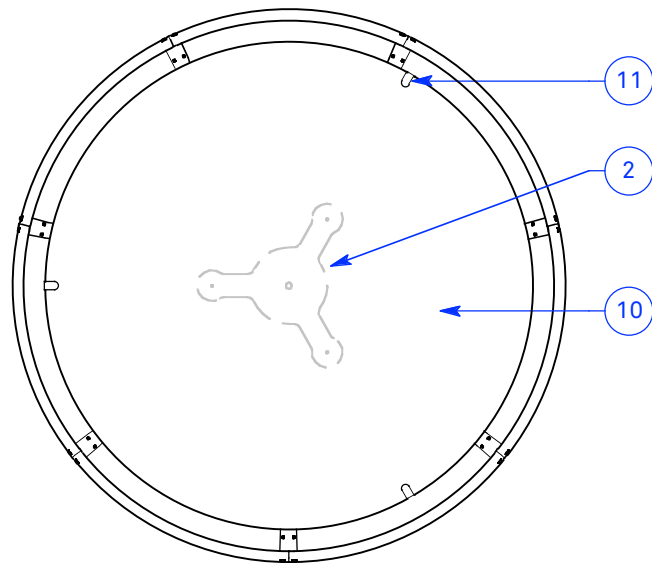

ALL DIMENSIONS IN INCHES

BOTTOM VIEW

NOTES:

1. Ø 4.5" canopy
2. Aluminum faceplate with aircraft cable guides
3. Aluminum cord retainer
4. Stainless steel aircraft cable (field cut to length)
5. Clear jacket (standard) or cloth covered (not suitable for damp locations) electrical cord (field cut to length)
6. LED array bed with uplight openings
7. 6x 3000K LED modules, 5822 source lumens total
8. Hand formed and finished aluminum shade with painted interior
9. Solid aircraft shade rivets
10. Opal white fabric bottom diffusion disk
11. Diffusion disk retaining tabs