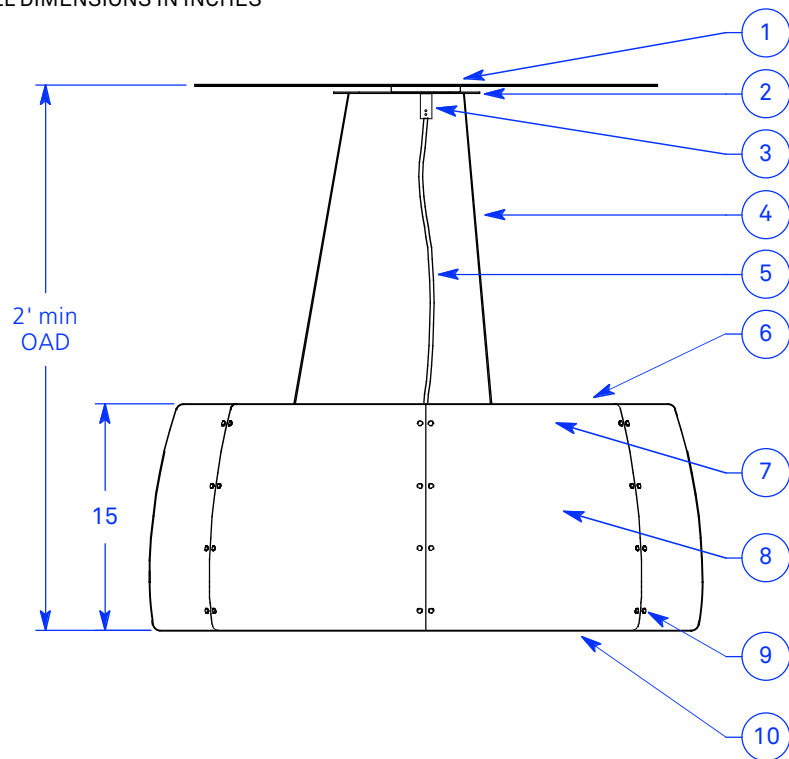

ALL DIMENSIONS IN INCHES

BOTTOM VIEW

NOTES:

1. Ø 4.5" canopy
2. Aluminum faceplate with aircraft cable guides
3. Aluminum cord retainer
4. Stainless steel aircraft cable (field cut to length)
5. Clear jacket (standard) or cloth covered (not suitable for damp locations) electrical cord (field cut to length)
6. LED array bed with uplight openings
7. 6x 3000K LED modules, 5822 source lumens total
8. Hand formed and finished aluminum shade with painted interior
9. Solid aircraft shade rivets
10. Opal white fabric bottom diffusion disk
11. Diffusion disk retaining tabs