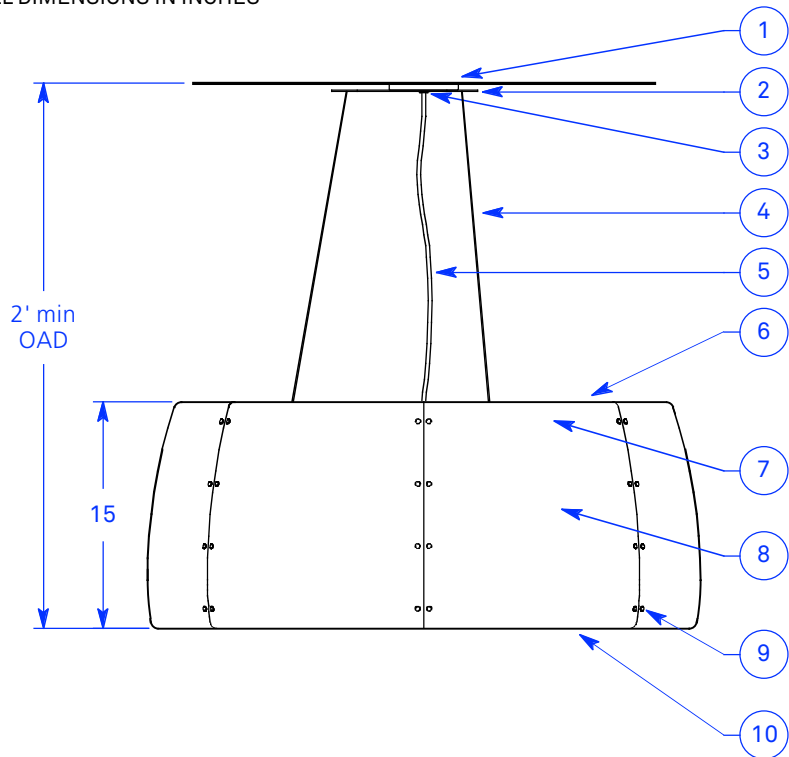

ALL DIMENSIONS IN INCHES

BOTTOM VIEW

0-10V Dimming

NOTES:

1. Ø 4.5" canopy
2. Aluminum faceplate with aircraft cable guides
3. Cord bushing
4. Stainless steel aircraft cable (field cut to length)
5. Clear jacket electrical cord (field cut to length)
6. LED array bed with uplight openings
7. 6x 3000K LED modules, 5822 source lumens total
8. Hand formed and finished aluminum shade with painted interior
9. Solid aircraft shade rivets
10. Opal white fabric bottom diffusion disk
11. Diffusion disk retaining tabs