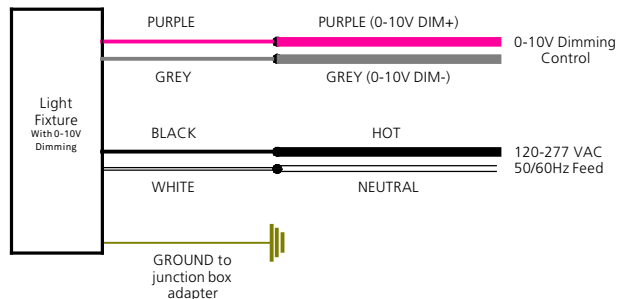

ALL DIMENSIONS IN INCHES

BOTTOM VIEW

0-10V Dimming

NOTES:

1. Ø 4.5" canopy
2. Aluminum faceplate with aircraft cable guides
3. Cord bushing
4. Stainless steel aircraft cable (field cut to length)
5. Clear jacket electrical cord (field cut to length)
6. LED array bed with uplight openings
7. 6x 3000K LED modules, 5822 source lumens total
8. Hand formed and finished aluminum shade with painted interior
9. Solid aircraft shade rivets
10. Opal white fabric bottom diffusion disk
11. Diffusion disk retaining tabs

Type:	Quantity:
-------	-----------

Approval signature:

Name:

Firm:

Date:

Bomber Pendant
 40W Universal voltage LED
 Osram 0-10V 1% Dimming
 Driver 79442

Exterior finish options:

- Airplane polish
- Lustre aluminum
- Painted