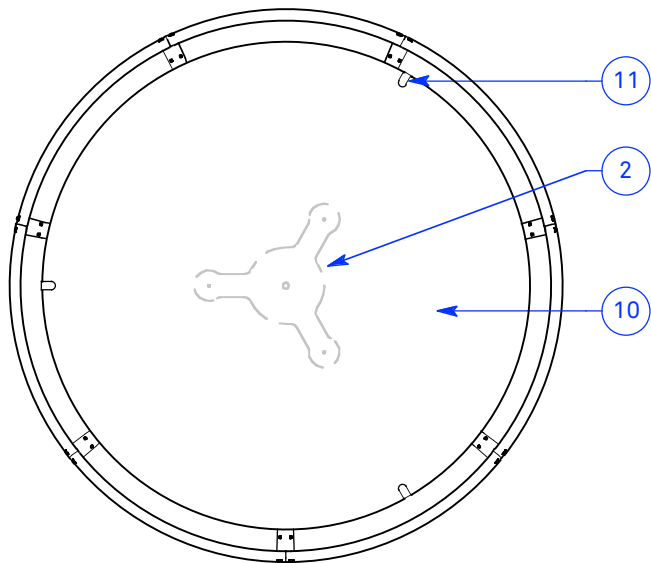

ALL DIMENSIONS IN INCHES

BOTTOM VIEW

0-10V Dimming

NOTES:

1. Ø 4.5" canopy
2. Aluminum faceplate with aircraft cable guides
3. Cord bushing
4. Stainless steel aircraft cable (field cut to length)
5. Clear jacket electrical cord (field cut to length)
6. LED array bed with uplight openings
7. 6x 3000K LED modules, 5822 source lumens total
8. Hand formed and finished aluminum shade with painted interior
9. Solid aircraft shade rivets
10. Opal white fabric bottom diffusion disk
11. Diffusion disk retaining tabs