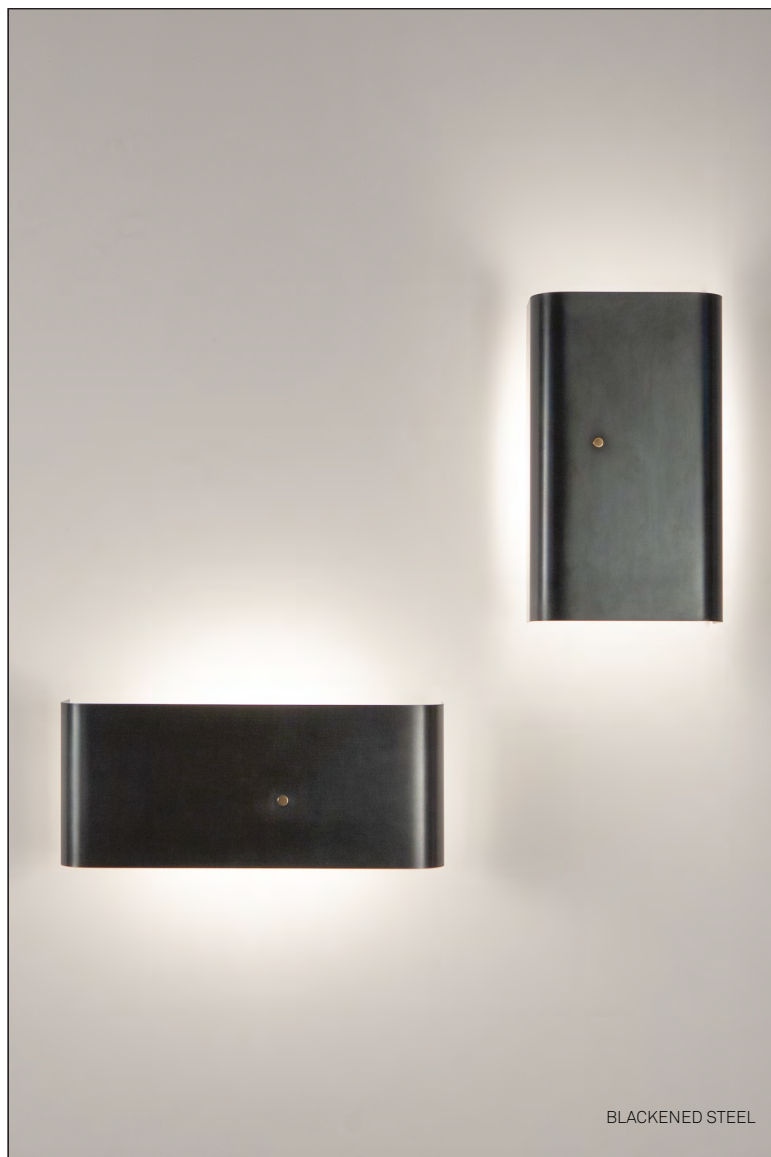

# METAL MANIFOLD

Design: Douglas Varey

## MANIFOLD IS A PRODUCT OF THE METAL SHOP

MANIFOLD offers a unified synthesis of elemental form. Sheet steel is hand formed to achieve faultless, mark free, radiused corners. A single solid brass rivet.

Size, proportion and finish are flexible. Shown left: 7" X 12" vertical and 6" X 14" horizontal rectangles in Blackened Steel.

The fixture's glow is provided by a 10W LED light engine bouncing off a discrete internal reflector. Universal voltage, TRIAC/ ELV 10% dimming. EnergyStar rated. A Gold leaf or Silver leaf interior is optional and creates a unique glow.

Manifold is hand crafted to order.

MATTE BLACK POWDERCOAT

ROSE BRONZE PATINA  
6" X 16" RECTANGLE

BLACKENED STEEL  
BRASS RIVET DETAIL

BLACKENED STEEL  
GOLD LEAF LINED DETAIL