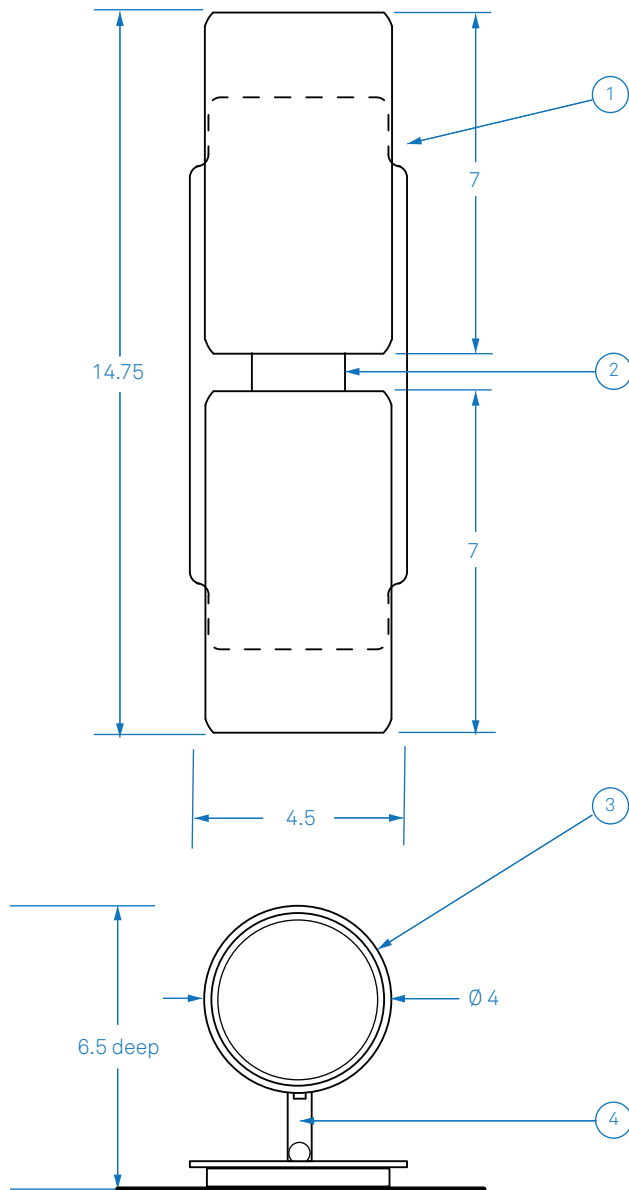

ALL DIMENSIONS IN INCHES

NOTES

1. Black powder coated 3.75" x 7.75" canopy;
4.5" x 11.5" faceplate, finish to match shade
2. Ø 2" core, leaf or other finish
3. Open top/bottom aluminum shade with
tank rolled edges
4. Ø 0.5" arm, leaf or other finish to match core

Type:	Quantity:
Approval Signature:	
Name:	
Specifier:	
Date:	
<p>DOUBLE STURGIS WALL 2x 10 Watt dedicated LED 90+CRI TRIAC/ELV dimming at 120V 277V (no dimming)</p>	
<p>Fixture finish:</p> <div style="display: flex; justify-content: space-between;"> <div> <input type="checkbox"/> Matte <input type="checkbox"/> Lustre <input type="checkbox"/> Airplane Polish </div> <div> <input type="checkbox"/> Warm Matte <input type="checkbox"/> Warm Lustre </div> </div> <p>Custom finish:</p> <div style="border: 1px solid black; height: 20px; width: 100%;"></div>	
<p>Core finish:</p> <input type="checkbox"/> Gold leaf <input type="checkbox"/> Silver leaf <input type="checkbox"/> Copper leaf <p>Other core finish:</p> <div style="border: 1px solid black; height: 20px; width: 100%;"></div>	
10.12.23	
<p style="font-size: 2em; font-weight: bold; margin: 0;">RESOLUTE</p> <p style="font-size: 0.8em; margin: 0;">4617 Colorado Ave. S, Unit A Seattle, WA 98134 T 206.343.9323 info@resoluteusa.com</p>	