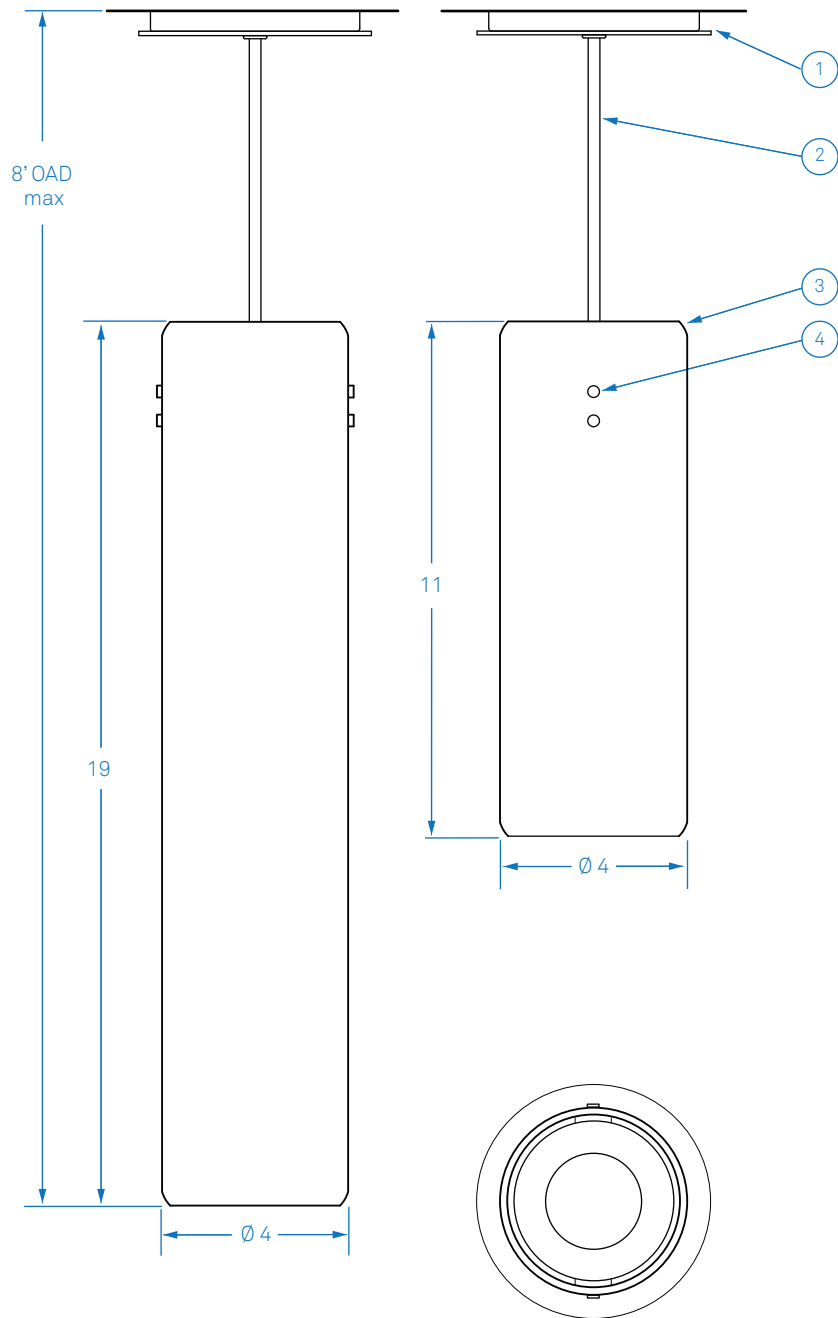

ALL DIMENSIONS IN INCHES

NOTES

1. Black or silver powder coated Ø 4.5" canopy; Ø 5" faceplate, finish to match shade
2. Cloth covered cord (field cut to length)
3. Open top/bottom aluminum shade with tank rolled edges and opal white reflector (other colors available by request)
4. Solid aircraft rivet heads

Type:	Quantity:
Approval Signature:	
Name:	
Specifier:	
Date:	
<b>STURGIS HYBRID</b> 10 Watt dedicated LED 90+CRI up 11 W SORAA PAR 20 LED lamp down 120V TRIAC/ELV dimming	
Fixture size: <input type="checkbox"/> 11" <input type="checkbox"/> 19"	
Fixture finish: <input type="checkbox"/> Matte <input type="checkbox"/> Warm Matte <input type="checkbox"/> Lustre <input type="checkbox"/> Warm Lustre <input type="checkbox"/> Airplane Polish	
Custom finish: <input type="text"/>	
Cloth covered cord: <input type="checkbox"/> Black <input type="checkbox"/> White <input type="checkbox"/> Charcoal <input type="checkbox"/> Silver <input type="checkbox"/> Antique gold <input type="checkbox"/> Red <input type="checkbox"/> Navy <input type="checkbox"/> Yellow <input type="checkbox"/> Teal <input type="checkbox"/> Orange <input type="checkbox"/> Olive <input type="checkbox"/> Burgundy	
Custom color by request: <input type="text"/>	
10.12.23	
<b>RESOLUTE</b> 4617 Colorado Ave. S, Unit A Seattle, WA 98134 T 206.343.9323 info@resoluteusa.com	