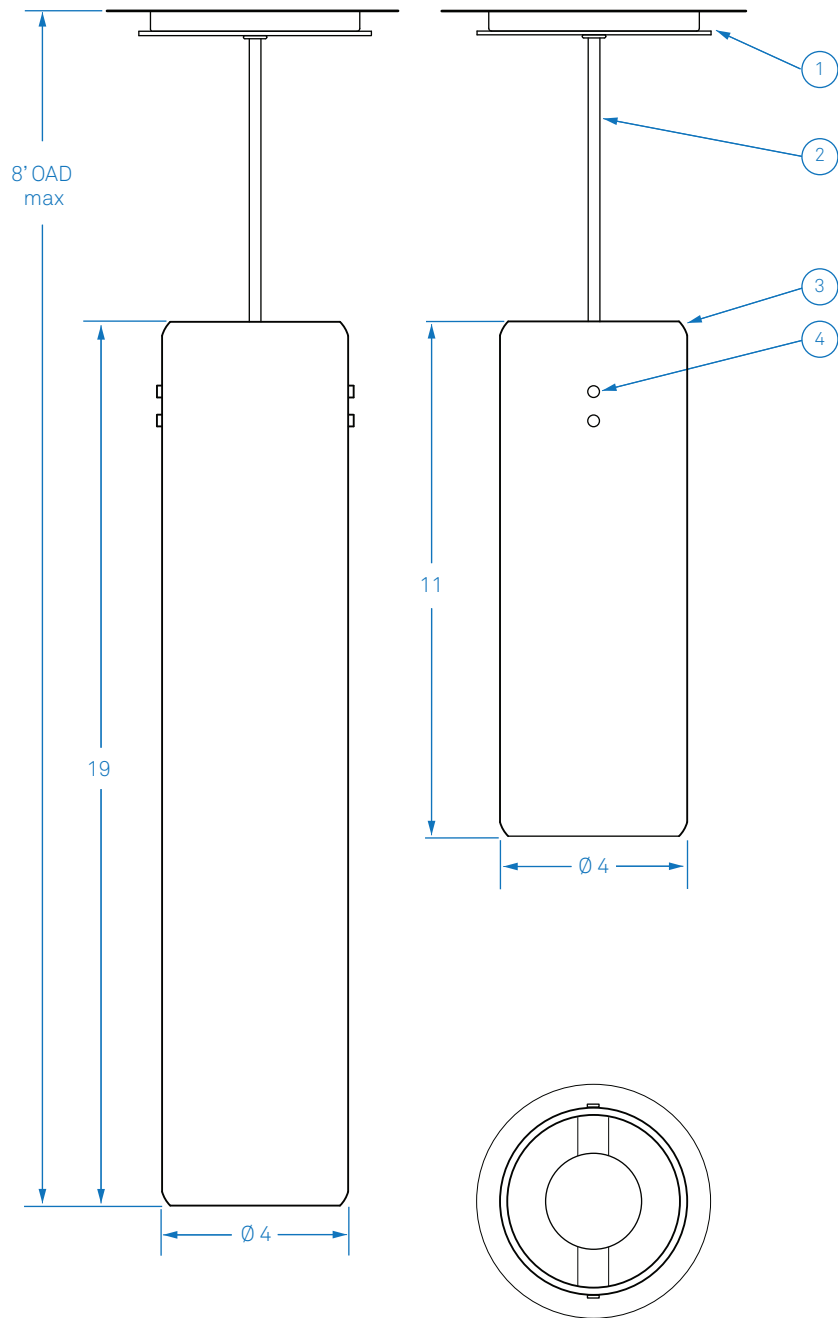

ALL DIMENSIONS IN INCHES

NOTES

1. Black or silver powder coated $\varnothing 4.5$ " canopy; $\varnothing 5$ " faceplate, finish to match shade
2. Cloth covered cord (field cut to length)
3. Open top/bottom aluminum shade with tank rolled edges and opal white reflector (other colors available by request)
4. Solid aircraft rivet heads

Type:	Quantity:
Approval Signature:	
Name:	
Specifier:	
Date:	
STURGIS E26 (medium) base 11 Watt 36° SORAA LED lamp (NIC) 120V	
Fixture size: <input type="checkbox"/> 11" ST111 <input type="checkbox"/> 19" ST191	
Fixture finish: <input type="checkbox"/> Matte <input type="checkbox"/> Warm Matte <input type="checkbox"/> Lustre <input type="checkbox"/> Warm Lustre <input type="checkbox"/> Airplane Polish	
Custom finish: <input type="text"/>	
Cloth covered cord: <input type="checkbox"/> Black <input type="checkbox"/> White <input type="checkbox"/> Charcoal <input type="checkbox"/> Silver <input type="checkbox"/> Antique gold <input type="checkbox"/> Red <input type="checkbox"/> Navy <input type="checkbox"/> Yellow <input type="checkbox"/> Teal <input type="checkbox"/> Orange <input type="checkbox"/> Olive <input type="checkbox"/> Burgundy	
Custom color by request: <input type="text"/>	
10.12.23	
<h1>RESOLUTE</h1> <p>4617 Colorado Ave. S, Unit A Seattle, WA 98134 T 206.343.9323 info@resoluteusa.com</p>	