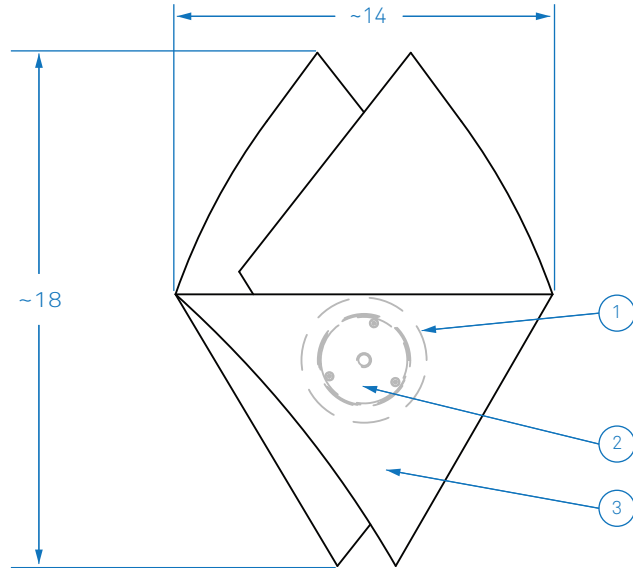

ALL DIMENSIONS IN INCHES

NOTES

1. Matte silver powder coated Ø 4.5" canopy
2. 831 lumen 2700K 90+ CRI LED module
3. Aramid/mylar composite diffuser

HAROLD

HAROLD SR

Type:	Quantity:
Approval Signature:	
Specifier:	
Date:	
<p>HAROLD</p> <p><input type="checkbox"/> Model 002</p> <p>HAROLD SR</p> <p><input type="checkbox"/> Model 012</p> <p>10 Watt LED TRIAC/ELV 10% Dimming Universal Voltage</p>	
6.22.21	
<p>RESOLUTE</p> <p>4617 Colorado Ave. S, Unit A Seattle, WA 98134 T 206.343.9323 info@resoluteusa.com</p>	