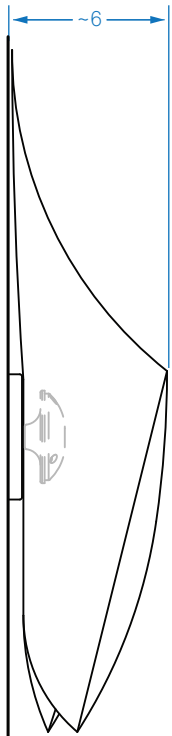

ALL DIMENSIONS IN INCHES

NOTES

1. Matte silver powder coated Ø 4.5" canopy
2. 831 lumen 2700K 90+ CRI LED module
3. Aramid/mylar composite diffuser

HAROLD

HAROLD SR

Type:	Quantity:
Approval Signature:	
Specifier:	
Date:	
<p>HAROLD</p> <p><input type="checkbox"/> Model 002</p> <p>HAROLD SR</p> <p><input type="checkbox"/> Model 012</p> <p>10 Watt LED TRIAC/ELV 10% Dimming Universal Voltage</p>	
6.22.21	
<p>RESOLUTE</p> <p>4617 Colorado Ave. S, Unit A Seattle, WA 98134 T 206.343.9323 info@resoluteusa.com</p>	