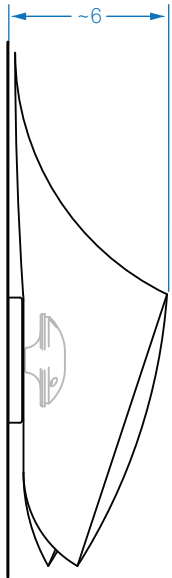

ALL DIMENSIONS IN INCHES

NOTES

1. Matte silver powder coated Ø 4.5" canopy
2. 831 lumen 2700K 90+ CRI LED module
3. Aramid/mylar composite diffuser

HAROLD

HAROLD SR

Type:	Quantity:
Approval Signature:	
Specifier:	
Date:	
<p>HAROLD</p> <p><input type="checkbox"/> Model 002</p> <p>HAROLD SR</p> <p><input type="checkbox"/> Model 012</p> <p>10 Watt LED TRIAC/ELV 10% Dimming Universal Voltage</p>	
6.22.21	
<p>RESOLUTE</p> <p>4617 Colorado Ave. S, Unit A Seattle, WA 98134 T 206.343.9323 info@resoluteusa.com</p>	