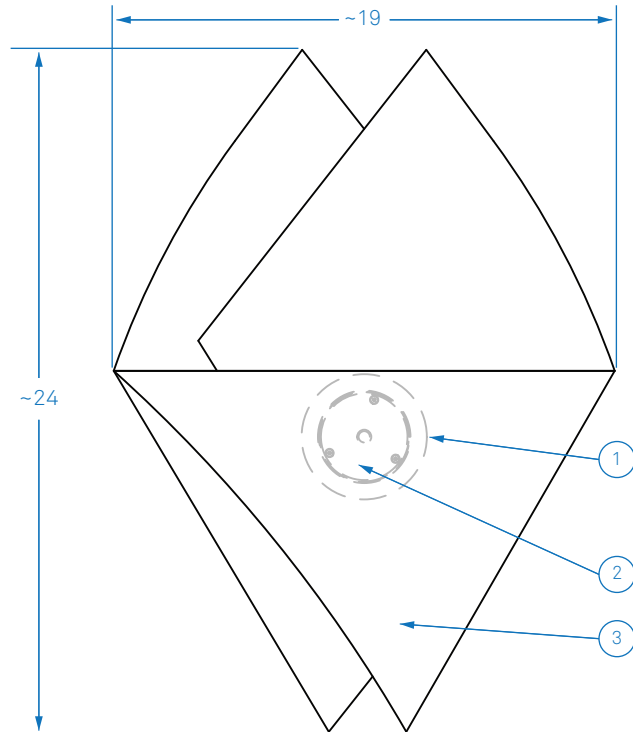

ALL DIMENSIONS IN INCHES

NOTES

1. Matte silver powder coated Ø 4.5" canopy
2. 831 lumen 2700K 90+ CRI LED module
3. Aramid/mylar composite diffuser

HAROLD

HAROLD SR

Type:	Quantity:
Approval Signature:	
Specifier:	
Date:	
<p>HAROLD</p> <p><input type="checkbox"/> Model 002</p> <p>HAROLD SR</p> <p><input type="checkbox"/> Model 012</p> <p>10 Watt LED TRIAC/ELV 10% Dimming Universal Voltage</p>	
6.22.21	
<p>RESOLUTE</p> <p>4617 Colorado Ave. S, Unit A Seattle, WA 98134 T 206.343.9323 info@resoluteusa.com</p>	