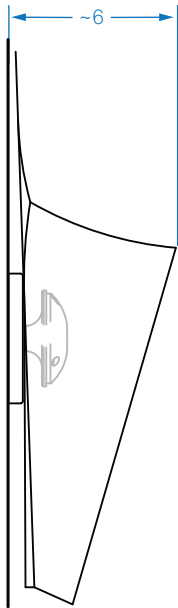

ALL DIMENSIONS IN INCHES

NOTES

1. Matte silver powder coated \varnothing 4.5" canopy
2. 831 lumen 2700K 90+ CRI LED module
3. Aramid/mylar composite diffuser

LOLA

LOLA AMOR

Type:	Quantity:
Approval Signature:	
Specifier:	
Date:	
<p>LOLA</p> <p><input type="checkbox"/> Model 001</p> <p>LOLA AMOR</p> <p><input type="checkbox"/> Model 011</p> <p>10 Watt LED TRIAC/ELV 10% Dimming Universal Voltage</p>	
6.22.21	
<p>RESOLUTE</p> <p>4617 Colorado Ave. S, Unit A Seattle, WA 98134 T 206.343.9323 info@resoluteusa.com</p>	