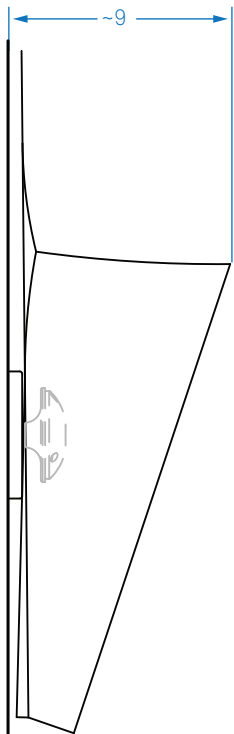

ALL DIMENSIONS IN INCHES

NOTES

1. Matte silver powder coated \varnothing 4.5" canopy
2. 831 lumen 2700K 90+ CRI LED module
3. Aramid/mylar composite diffuser

LOLA

LOLA AMOR

Type:	Quantity:
Approval Signature:	
Specifier:	
Date:	
<p>LOLA</p> <p><input type="checkbox"/> Model 001</p> <p>LOLA AMOR</p> <p><input type="checkbox"/> Model 011</p> <p>10 Watt LED TRIAC/ELV 10% Dimming Universal Voltage</p>	
6.22.21	
<p>RESOLUTE</p> <p>4617 Colorado Ave. S, Unit A Seattle, WA 98134 T 206.343.9323 info@resoluteusa.com</p>	