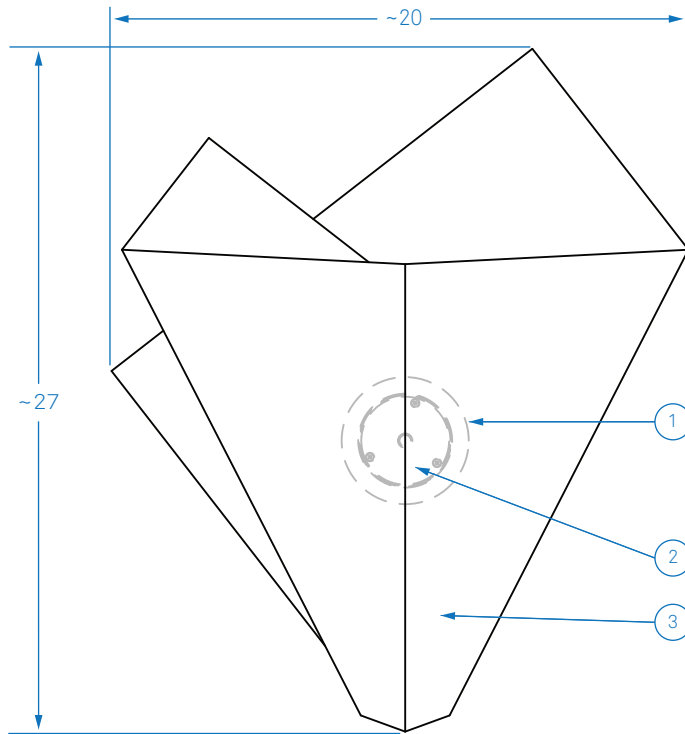

ALL DIMENSIONS IN INCHES

NOTES

1. Matte silver powder coated \varnothing 4.5" canopy
2. 831 lumen 2700K 90+ CRI LED module
3. Aramid/mylar composite diffuser

LOLA

LOLA AMOR

Type:	Quantity:
Approval Signature:	
Specifier:	
Date:	
<p>LOLA</p> <p><input type="checkbox"/> Model 001</p> <p>LOLA AMOR</p> <p><input type="checkbox"/> Model 011</p> <p>10 Watt LED TRIAC/ELV 10% Dimming Universal Voltage</p>	
6.22.21	
<p>RESOLUTE</p> <p>4617 Colorado Ave. S, Unit A Seattle, WA 98134 T 206.343.9323 info@resoluteusa.com</p>	