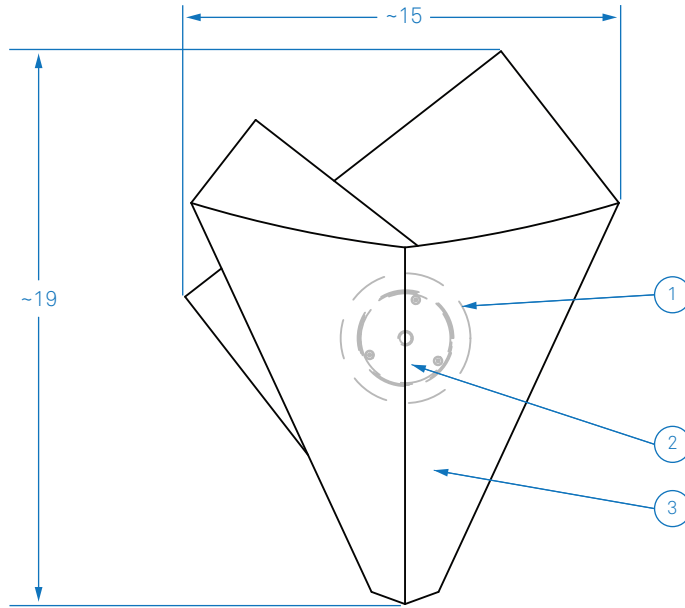

ALL DIMENSIONS IN INCHES

NOTES

1. Matte silver powder coated \varnothing 4.5" canopy
2. 831 lumen 2700K 90+ CRI LED module
3. Aramid/mylar composite diffuser

LOLA

LOLA AMOR

Type:	Quantity:
Approval Signature:	
Specifier:	
Date:	
<p>LOLA</p> <p><input type="checkbox"/> Model 001</p> <p>LOLA AMOR</p> <p><input type="checkbox"/> Model 011</p> <p>10 Watt LED TRIAC/ELV 10% Dimming Universal Voltage</p>	
6.22.21	
<p>RESOLUTE</p> <p>4617 Colorado Ave. S, Unit A Seattle, WA 98134 T 206.343.9323 info@resoluteusa.com</p>	