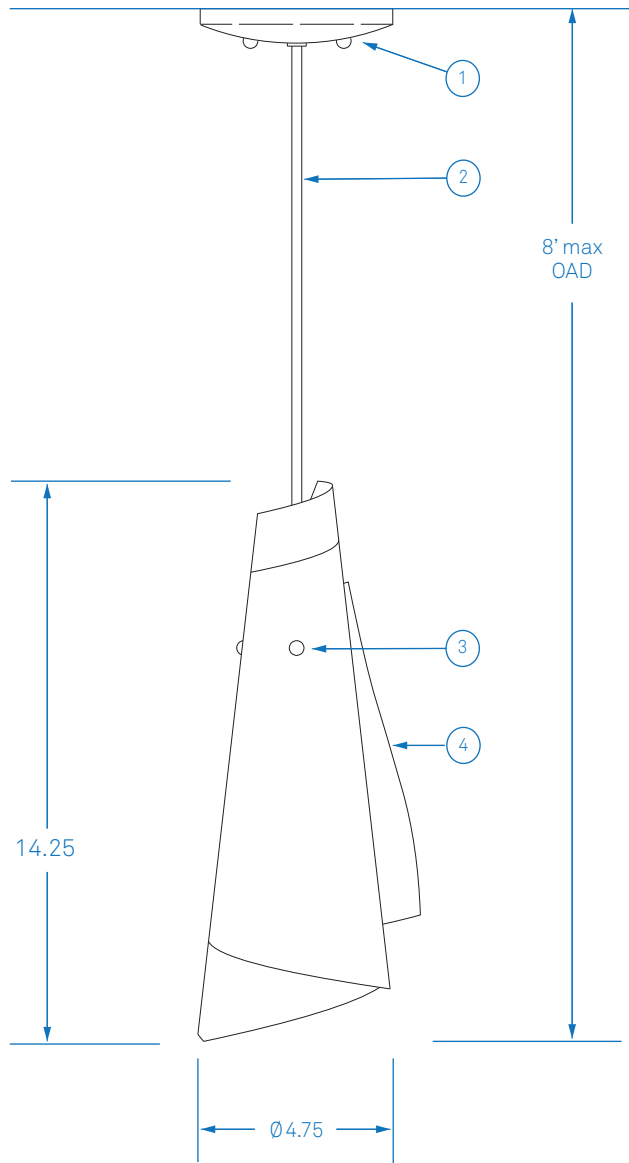

ALL DIMENSIONS IN INCHES

NOTES

1. \varnothing 5" pewter tone brass canopy, \varnothing 3/8" brass balls
2. Black cord
3. Three \varnothing 3/8" pewter tone brass balls attach shade
4. Aramid/mylar shade

Type:	Quantity:
Approval Signature:	
Specifier:	
Date:	
Shang-Tu Pendant Model 181 E26 (medium base), 120V 4W TALA Sphere I dim-to-warm LED lamp included	
6.14.21	
RESOLUTE 4617 Colorado Ave. S, Unit A Seattle, WA 98134 T 206.343.9323 info@resoluteusa.com	