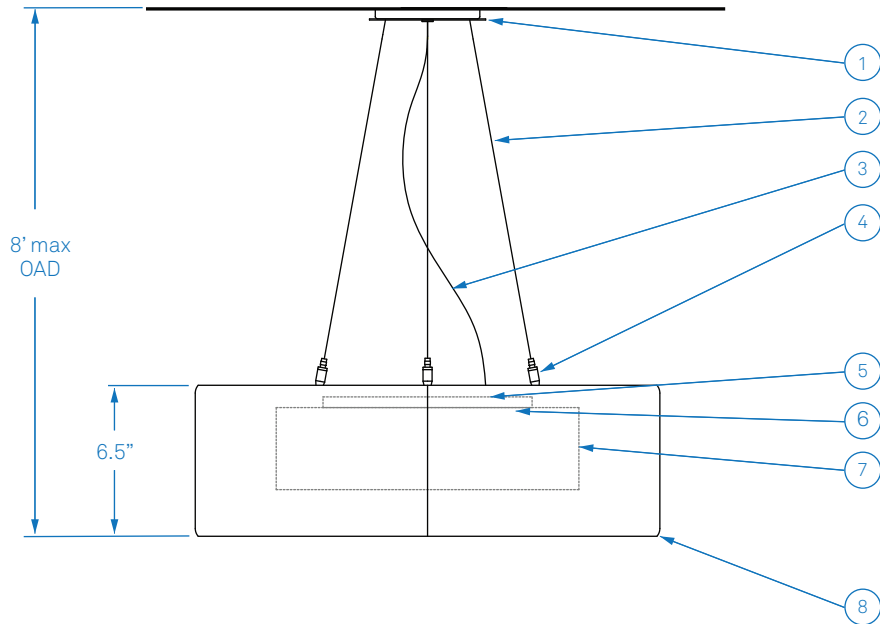

ALL DIMENSIONS IN INCHES

NOTES

1. Ø 4.5" steel canopy and Ø 5" steel faceplate, finish to match shade
2. Stainless steel aircraft cable (field cut to length)
3. Clear jacket electrical cord (field cut to length)
4. Nickel plated clutch cable grip with safety nut
5. 3000K LED uplight module, 1084 source lumens, other color temperatures available upon request
6. 3x 3000K LED downlight modules, 3251 source lumens, other color temperatures available upon request
7. Side diffuser: opal white high-impact copolymer
8. Hand-formed cold rolled steel shade with tank rolled edges and an optional painted color liner
9. Steel shade armature, finish to match shade
10. Bottom diffuser: opal white high-impact copolymer
11. Diffusion disk retaining tabs, finish to match shade

Type:	Quantity:
Approval Signature:	
Specifier:	
Date:	
<p>Bonneville D20 Without Liner Model BD20X, BD20LX, BD20PX, BD20ZX, BD20LZX Color Liner Model BD20, BD20L, BD20P, BD20Z, BD20LZ Cork Liner Model BD20C, BD20LC, BD20PC, BD20ZC, BD20LZC 39 Watts, 1% Dimming</p>	
<p>Driver configurations:</p> <p><input type="checkbox"/> 0-10V dimming, universal voltage</p> <p><input type="checkbox"/> Lutron EcoSystem dimming, universal voltage</p> <p><input type="checkbox"/> Lutron 2-Wire phase control dimming, 120 volts</p>	
<p>Metal Shade Finish Selection:</p> <p><input type="checkbox"/> Blackened Steel</p> <p><input type="checkbox"/> Rose Bronze patina</p> <p><input type="checkbox"/> Matte Black powder coat</p> <p><input type="checkbox"/> Matte White powder coat</p>	
<p>Shade Liner Selection:</p> <p><input type="checkbox"/> Color</p> <p><input type="checkbox"/> White <input type="checkbox"/> Orange</p> <p><input type="checkbox"/> Yellow <input type="checkbox"/> Red</p> <p><input type="checkbox"/> Light Blue <input type="checkbox"/> Mustard</p> <p><input type="checkbox"/> Cork</p>	
7.28.21	
<p>RESOLUTE</p> <p>4617 Colorado Ave. S, Unit A Seattle, WA 98134 T 206.343.9323 info@resoluteusa.com</p>	