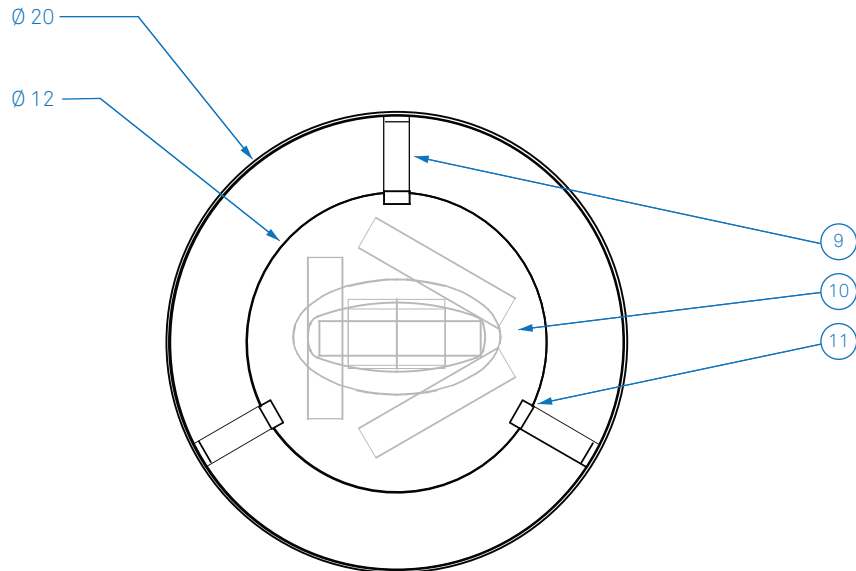

ALL DIMENSIONS IN INCHES

**NOTES**

1. Ø 4.5" steel canopy and Ø 5" steel faceplate, finish to match shade
2. Stainless steel aircraft cable (field cut to length)
3. Clear jacket electrical cord (field cut to length)
4. Nickel plated clutch cable grip with safety nut
5. 3000K LED uplight module, 1084 source lumens, other color temperatures available upon request
6. 3x 3000K LED downlight modules, 3251 source lumens, other color temperatures available upon request
7. Side diffuser: opal white high-impact copolymer
8. Hand-formed cold rolled steel shade with tank rolled edges and an optional painted color liner
9. Steel shade armature, finish to match shade
10. Bottom diffuser: opal white high-impact copolymer
11. Diffusion disk retaining tabs, finish to match shade