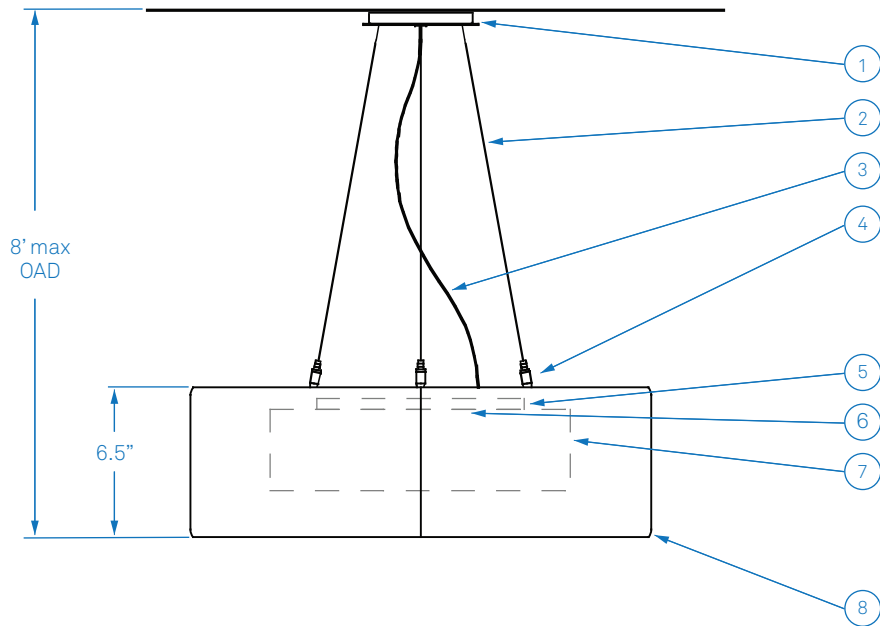

ALL DIMENSIONS IN INCHES

**NOTES**

1. Ø 4.5" steel canopy and Ø 5" steel faceplate, finish to match shade
2. Stainless steel aircraft cable (field cut to length)
3. Clear jacket electrical cord (field cut to length)
4. Nickel plated clutch cable grip with safety nut
5. 3000K LED uplight module, 1084 source lumens, other color temperatures available upon request
6. 3x 3000K LED downlight modules, 3251 source lumens, other color temperatures available upon request
7. Side diffuser: opal white high-impact copolymer
8. Hand-formed cold rolled steel shade with tank rolled edges and an optional painted color liner
9. Steel shade armature, finish to match shade
10. Bottom diffuser: opal white high-impact copolymer
11. Diffusion disk retaining tabs, finish to match shade