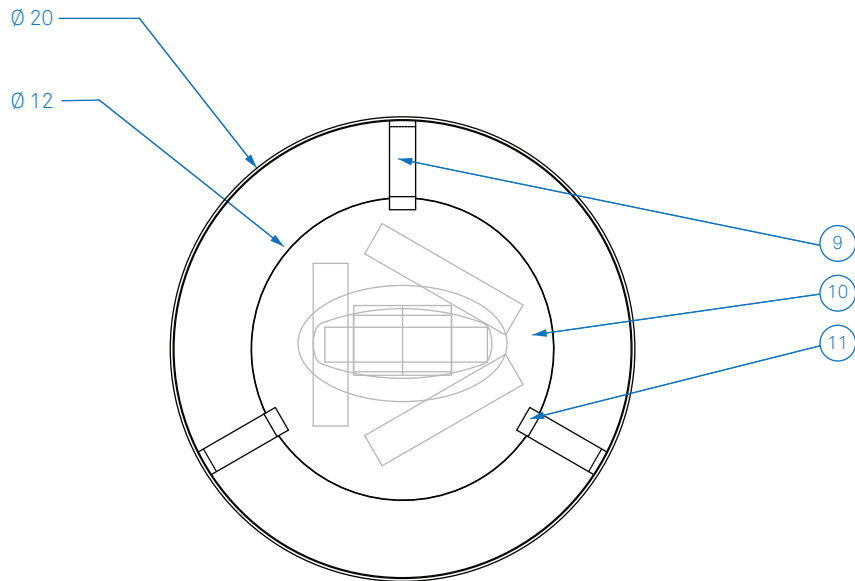

ALL DIMENSIONS IN INCHES

NOTES

1. Ø 4.5" steel canopy and Ø 5" steel faceplate, finish to match shade
2. Stainless steel aircraft cable (field cut to length)
3. Clear jacket electrical cord (field cut to length)
4. Nickel plated clutch cable grip with safety nut
5. 3000K LED uplight module, 1084 source lumens, other color temperatures available upon request
6. 3x 3000K LED downlight modules, 3251 source lumens, other color temperatures available upon request
7. Side diffuser: opal white high-impact copolymer
8. Hand-formed cold rolled steel shade with tank rolled edges and an optional painted color liner
9. Steel shade armature, finish to match shade
10. Bottom diffuser: opal white high-impact copolymer
11. Diffusion disk retaining tabs, finish to match shade

Type:	Quantity:
Approval Signature:	
Specifier:	
Date:	
<p>Bonneville D20 Without Liner Model BD20X, BD20LX, BD20PX, BD20ZX, BD20LZX Color Liner Model BD20, BD20L, BD20P, BD20Z, BD20LZ Cork Liner Model BD20C, BD20LC, BD20PC, BD20ZC, BD20LZC 39 Watts, 1% Dimming</p>	
<p>Driver configurations:</p> <p><input type="checkbox"/> 0-10V dimming, universal voltage</p> <p><input type="checkbox"/> Lutron EcoSystem dimming, universal voltage</p> <p><input type="checkbox"/> Lutron 2-Wire phase control dimming, 120 volts</p>	
<p>Metal Shade Finish Selection:</p> <p><input type="checkbox"/> Blackened Steel</p> <p><input type="checkbox"/> Rose Bronze patina</p> <p><input type="checkbox"/> Matte Black powder coat</p> <p><input type="checkbox"/> Matte White powder coat</p>	
<p>Shade Liner Selection:</p> <p><input type="checkbox"/> Color</p> <p><input type="checkbox"/> White <input type="checkbox"/> Orange</p> <p><input type="checkbox"/> Yellow <input type="checkbox"/> Red</p> <p><input type="checkbox"/> Light Blue <input type="checkbox"/> Mustard</p> <p><input type="checkbox"/> Cork</p>	
7.28.21	
<p>RESOLUTE</p> <p>4617 Colorado Ave. S, Unit A Seattle, WA 98134 T 206.343.9323 info@resoluteusa.com</p>	