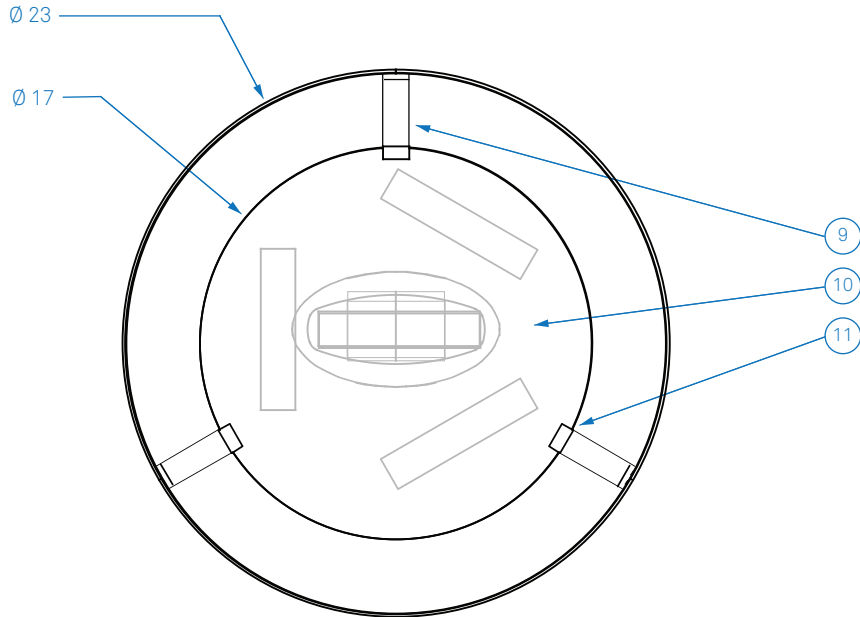

ALL DIMENSIONS IN INCHES

**NOTES**

1. Ø 4.5" steel canopy and Ø 5" steel faceplate, finish to match shade
2. Stainless steel aircraft cable (field cut to length)
3. Clear jacket electrical cord (field cut to length)
4. Nickel plated clutch cable grip with safety nut
5. 3000K LED uplight module, 1307 source lumens, other color temperatures available upon request
6. 3x 3000K LED downlight modules, 3921 source lumens, other color temperatures available upon request
7. Side diffuser: opal white high-impact copolymer
8. Hand-formed cold rolled steel shade with tank rolled edges and an optional painted color liner
9. Steel shade armature, finish to match shade
10. Bottom diffuser: opal white, high-impact copolymer
11. Diffusion disk retaining tabs, finish to match shade