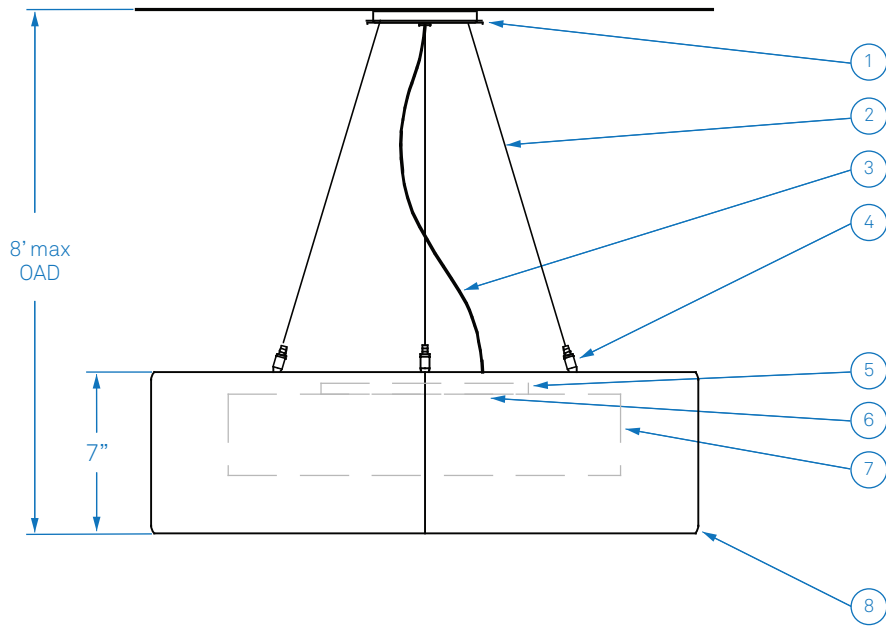

ALL DIMENSIONS IN INCHES

**NOTES**

1. Ø 4.5" steel canopy and Ø 5" steel faceplate, finish to match shade
2. Stainless steel aircraft cable (field cut to length)
3. Clear jacket electrical cord (field cut to length)
4. Nickel plated clutch cable grip with safety nut
5. 3000K LED uplight module, 1307 source lumens, other color temperatures available upon request
6. 3x 3000K LED downlight modules, 3921 source lumens, other color temperatures available upon request
7. Side diffuser: opal white high-impact copolymer
8. Hand-formed cold rolled steel shade with tank rolled edges and an optional painted color liner
9. Steel shade armature, finish to match shade
10. Bottom diffuser: opal white, high-impact copolymer
11. Diffusion disk retaining tabs, finish to match shade