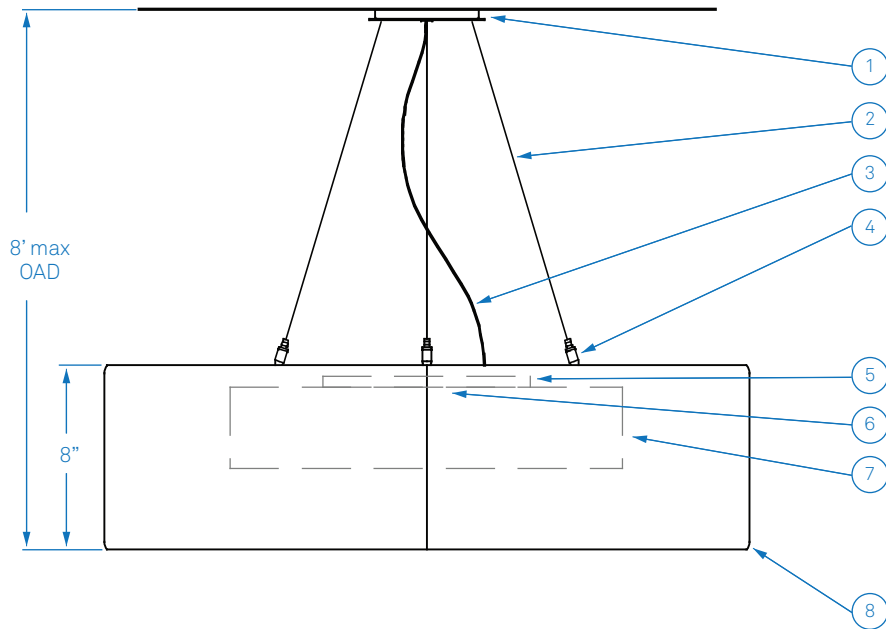

ALL DIMENSIONS IN INCHES

NOTES

1. Ø 4.5" steel canopy and Ø 5" steel faceplate, finish to match shade
2. Stainless steel aircraft cable (field cut to length)
3. Clear jacket electrical cord (field cut to length)
4. Nickel plated clutch cable grip with safety nut
5. 3000K LED uplight module, 1307 source lumens, other color temperatures available upon request
6. 3x 3000K LED downlight modules, 3921 source lumens, other color temperatures available upon request
7. Side diffuser: opal white high-impact copolymer
8. Hand-formed cold rolled steel shade with tank rolled edges and an optional painted color liner
9. Steel shade armature, finish to match shade
10. Bottom diffuser: opal white high-impact copolymer
11. Diffusion disk retaining tabs, finish to match shade