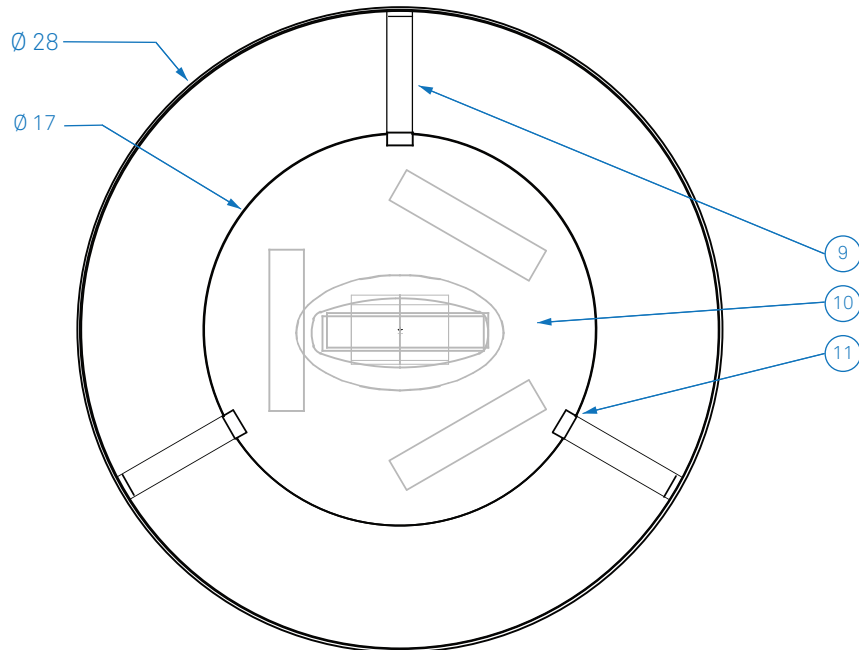

ALL DIMENSIONS IN INCHES

NOTES

1. Ø 4.5" steel canopy and Ø 5" steel faceplate, finish to match shade
2. Stainless steel aircraft cable (field cut to length)
3. Clear jacket electrical cord (field cut to length)
4. Nickel plated clutch cable grip with safety nut
5. 3000K LED uplight module, 1307 source lumens, other color temperatures available upon request
6. 3x 3000K LED downlight modules, 3921 source lumens, other color temperatures available upon request
7. Side diffuser: opal white high-impact copolymer
8. Hand-formed cold rolled steel shade with tank rolled edges and an optional painted color liner
9. Steel shade armature, finish to match shade
10. Bottom diffuser: opal white high-impact copolymer
11. Diffusion disk retaining tabs, finish to match shade