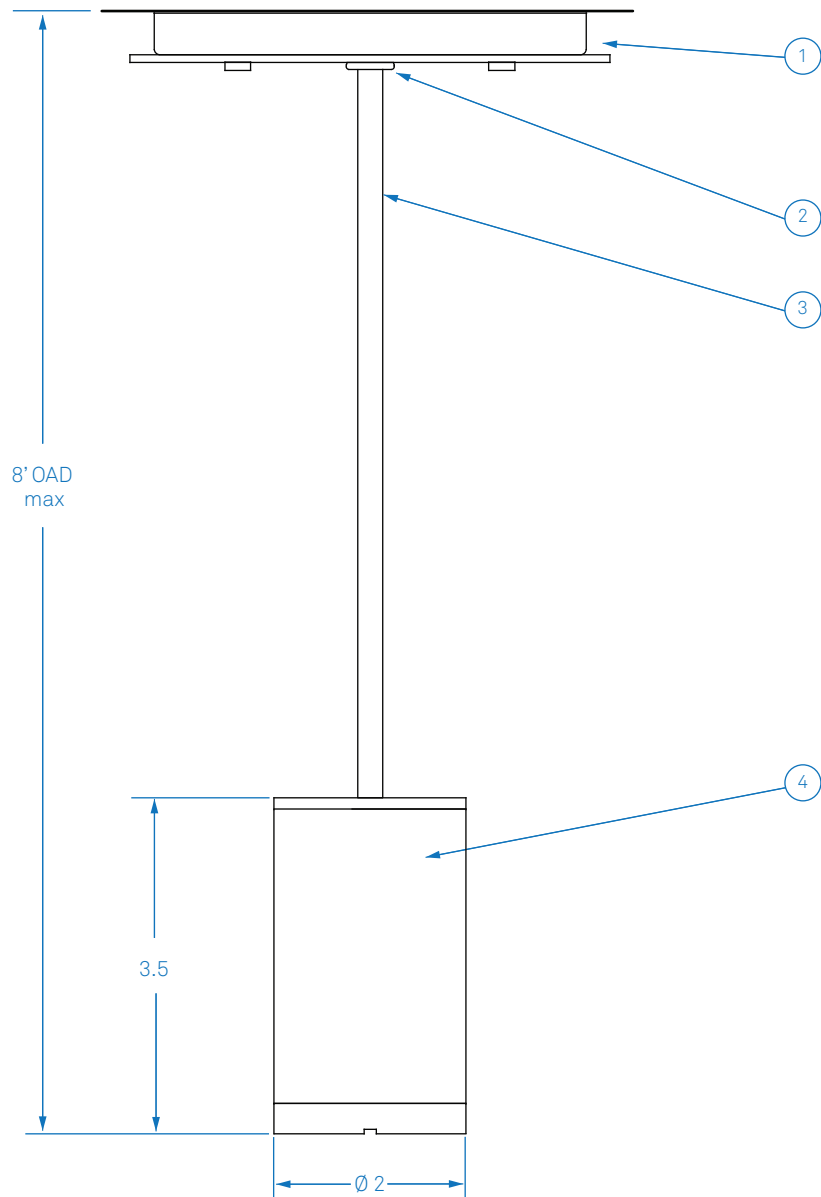

ALL DIMENSIONS IN INCHES

NOTES

1. Powder coated Ø 4.5" canopy
- Ø 5" Aluminum faceplate (see finishes)
2. Brushed nickel or blackened brass cord bushing
3. Black or cloth covered cord (field cut to length) (see finishes)
4. Lamp holder cover (see finishes)

Type:	Quantity:
Approval Signature:	
Name:	
Specifier:	
Date:	
PURITY PENDANT	
Model 5410	
E26 (medium) base 15W LED or 60W incandescent max 120V, lamp (NIC)	
Powder Coat Finishes:	
<input type="checkbox"/> "Oil Rubbed Bronze" <input type="checkbox"/> Matte Black <input type="checkbox"/> Matte Silver	
Custom powder finish:	
<input style="width: 100%;" type="text"/>	
Premium Garage Finishes:	
<input type="checkbox"/> Natural Lustre <input type="checkbox"/> Natural Matte <input type="checkbox"/> Warm Lustre <input type="checkbox"/> Warm Matte <input type="checkbox"/> Aircraft Polish <input type="checkbox"/> Gold Leaf <input type="checkbox"/> Silver Leaf <input type="checkbox"/> Copper Leaf	
Custom finish:	
<input style="width: 100%;" type="text"/>	
Cloth Covered Cord:	
<input type="checkbox"/> Black <input type="checkbox"/> White <input type="checkbox"/> Charcoal <input type="checkbox"/> Silver <input type="checkbox"/> Antique gold <input type="checkbox"/> Red <input type="checkbox"/> Navy <input type="checkbox"/> Yellow <input type="checkbox"/> Teal <input type="checkbox"/> Orange <input type="checkbox"/> Olive <input type="checkbox"/> Burgundy	
Custom Color by request	
<input style="width: 100%;" type="text"/>	
8.31.20	
RESOLUTE	
4617 Colorado Ave. S, Unit A Seattle, WA 98134 T 206.343.9323 info@resoluteusa.com	