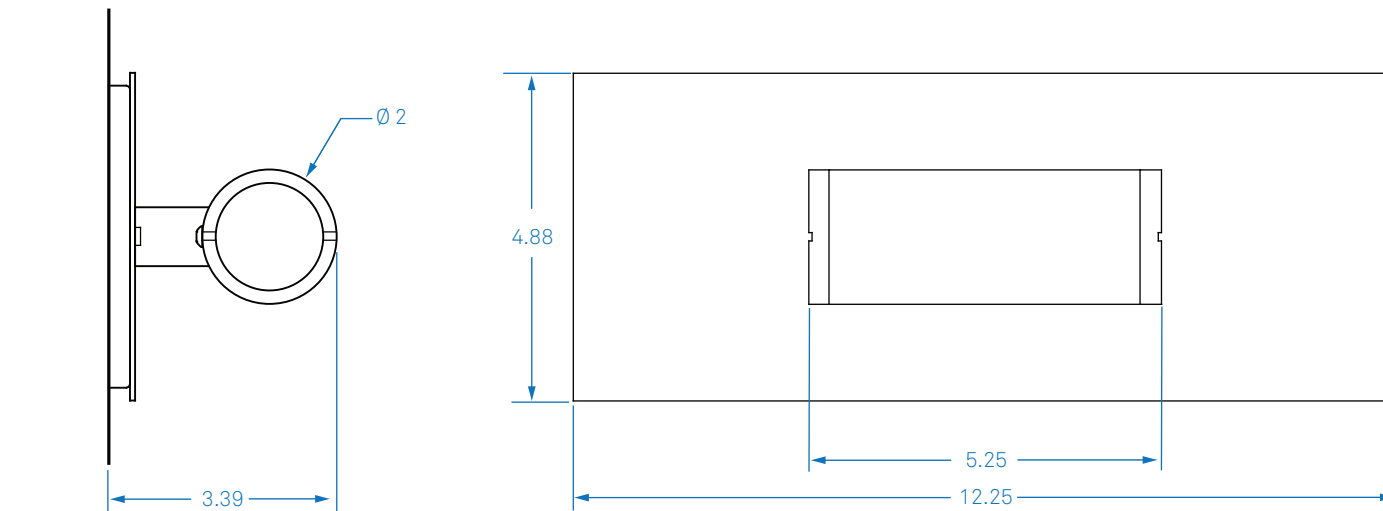

ALL DIMENSIONS IN INCHES

**NOTES**

1. Aluminum faceplate (see finishes)
2. Powder coated or leafed back box
3. Lamp holder cover (see finishes)

Fixtures may be mounted in multiple orientations

Type:	Quantity:
Approval Signature:	
Name:	
Specifier:	
Date:	
<p><b>PURITY ADA</b>                  Model 5420, 5422                  E26 (medium) base 15W LED or 60W incandescent max 120V, lamp (NIC)</p>	
<p><b>Options</b></p> <p><input type="checkbox"/> 5420, Single ADA</p> <p><input type="checkbox"/> 5422, Double ADA</p>	
<p><b>Powder Coat Finishes:</b></p> <p><input type="checkbox"/> "Oil Rubbed Bronze"</p> <p><input type="checkbox"/> Matte Black</p> <p><input type="checkbox"/> Matte Silver</p> <p>Custom powder finish:</p> <input type="text"/>	
<p><b>Premium Garage Finishes:</b></p> <p><input type="checkbox"/> Natural Lustre    <input type="checkbox"/> Natural Matte</p> <p><input type="checkbox"/> Warm Lustre    <input type="checkbox"/> Warm Matte</p> <p><input type="checkbox"/> Aircraft Polish    <input type="checkbox"/> Gold Leaf</p> <p><input type="checkbox"/> Silver Leaf    <input type="checkbox"/> Copper Leaf</p> <p>Custom finish:</p> <input type="text"/>	
8.31.20	
<p><b>RESOLUTE</b></p> <p>4617 Colorado Ave. S, Unit A                  Seattle, WA 98134                  T 206.343.9323                  info@resoluteusa.com</p>	