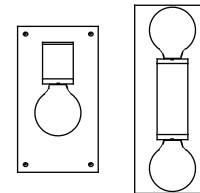

ALL DIMENSIONS IN INCHES

**NOTES**

1. Aluminum faceplate (see finishes)
2. Powder coated or leafed back box
3. Lamp holder cover (see finishes)

Fixtures may be mounted in multiple orientations

Type:	Quantity:
Approval Signature:	
Name:	
Specifier:	
Date:	
<p><b>PURITY ADA</b>                  Model 5420, 5422                  E26 (medium) base 15W LED or 60W incandescent max 120V, lamp (NIC)</p>	
<p><b>Options</b></p> <p><input type="checkbox"/> 5420, Single ADA</p> <p><input type="checkbox"/> 5422, Double ADA</p>	
<p><b>Powder Coat Finishes:</b></p> <p><input type="checkbox"/> "Oil Rubbed Bronze"</p> <p><input type="checkbox"/> Matte Black</p> <p><input type="checkbox"/> Matte Silver</p> <p>Custom powder finish:</p> <input type="text"/>	
<p><b>Premium Garage Finishes:</b></p> <p><input type="checkbox"/> Natural Lustre    <input type="checkbox"/> Natural Matte</p> <p><input type="checkbox"/> Warm Lustre    <input type="checkbox"/> Warm Matte</p> <p><input type="checkbox"/> Aircraft Polish    <input type="checkbox"/> Gold Leaf</p> <p><input type="checkbox"/> Silver Leaf    <input type="checkbox"/> Copper Leaf</p> <p>Custom finish:</p> <input type="text"/>	
8.31.20	
<p><b>RESOLUTE</b></p> <p>4617 Colorado Ave. S, Unit A                  Seattle, WA 98134                  T 206.343.9323                  info@resoluteusa.com</p>	