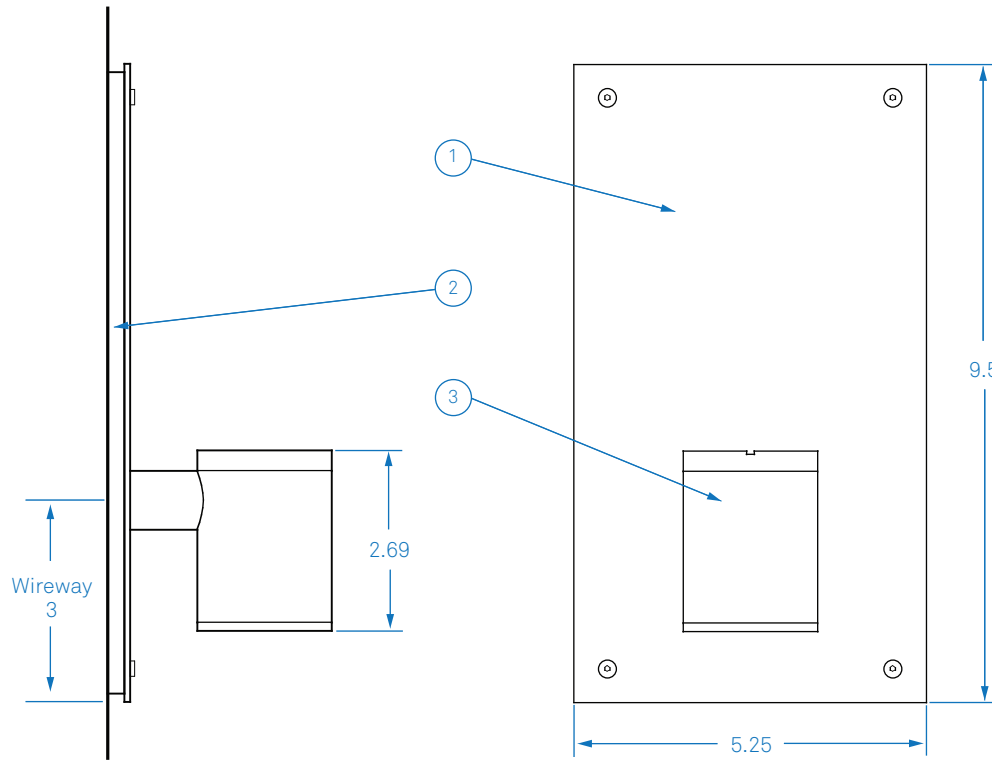

ALL DIMENSIONS IN INCHES

**NOTES**

1. Aluminum faceplate (see finishes)
2. Powder coated or leafed back box
3. Lamp holder cover (see finishes)

Fixtures may be mounted in multiple orientations

Type:	Quantity:
Approval Signature:	
Name:	
Specifier:	
Date:	
<p><b>PURITY ADA</b>                  Model 5420, 5422                  E26 (medium) base 15W LED or 60W incandescent max 120V, lamp (NIC)</p>	
<p><b>Options</b></p> <p><input type="checkbox"/> 5420, Single ADA</p> <p><input type="checkbox"/> 5422, Double ADA</p>	
<p><b>Powder Coat Finishes:</b></p> <p><input type="checkbox"/> "Oil Rubbed Bronze"</p> <p><input type="checkbox"/> Matte Black</p> <p><input type="checkbox"/> Matte Silver</p> <p>Custom powder finish:</p> <input type="text"/>	
<p><b>Premium Garage Finishes:</b></p> <p><input type="checkbox"/> Natural Lustre    <input type="checkbox"/> Natural Matte</p> <p><input type="checkbox"/> Warm Lustre    <input type="checkbox"/> Warm Matte</p> <p><input type="checkbox"/> Aircraft Polish    <input type="checkbox"/> Gold Leaf</p> <p><input type="checkbox"/> Silver Leaf    <input type="checkbox"/> Copper Leaf</p> <p>Custom finish:</p> <input type="text"/>	
8.31.20	
<p><b>RESOLUTE</b></p> <p>4617 Colorado Ave. S, Unit A                  Seattle, WA 98134                  T 206.343.9323                  info@resoluteusa.com</p>	