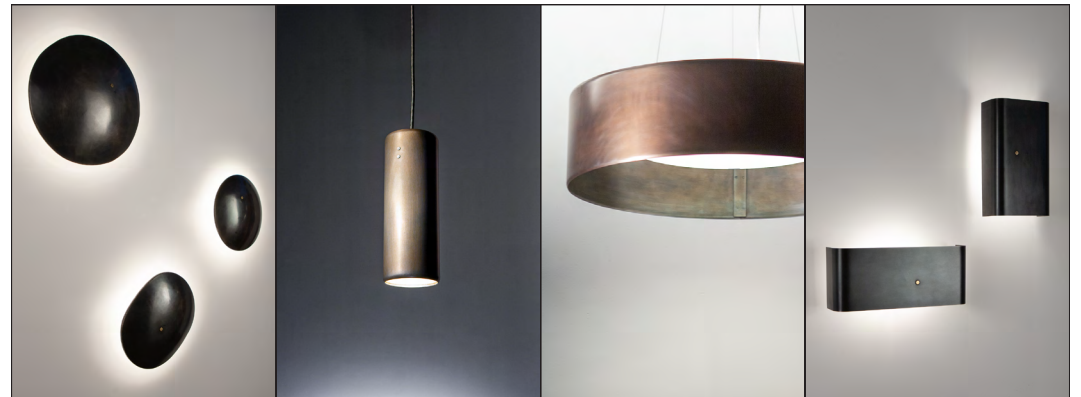

GARAGE FINISHES

Ø 6" PURITY DISK
NATURAL LUSTRE

11" STURGIS
NATURAL MATTE & WARM MATTE

Ø 10" PURITY DISK
WARM LUSTRE

11" STURGIS
AIRCRAFT POLISH

MOON
BLACKENED STEEL

11" STURGIS
WARM LUSTRE

BONNEVILLE
"ROSE BRONZE" PATINA

MANIFOLD
BLACKENED STEEL

Please refer to Product Specification sheets for applicable finishes

RESOLUTE

RESOLUTE is a registered trademark of MANIFESTO Corporation
4617 Colorado Avenue South, Unit A, Seattle WA 98134
www.resoluteonline.com info@resoluteusa.com