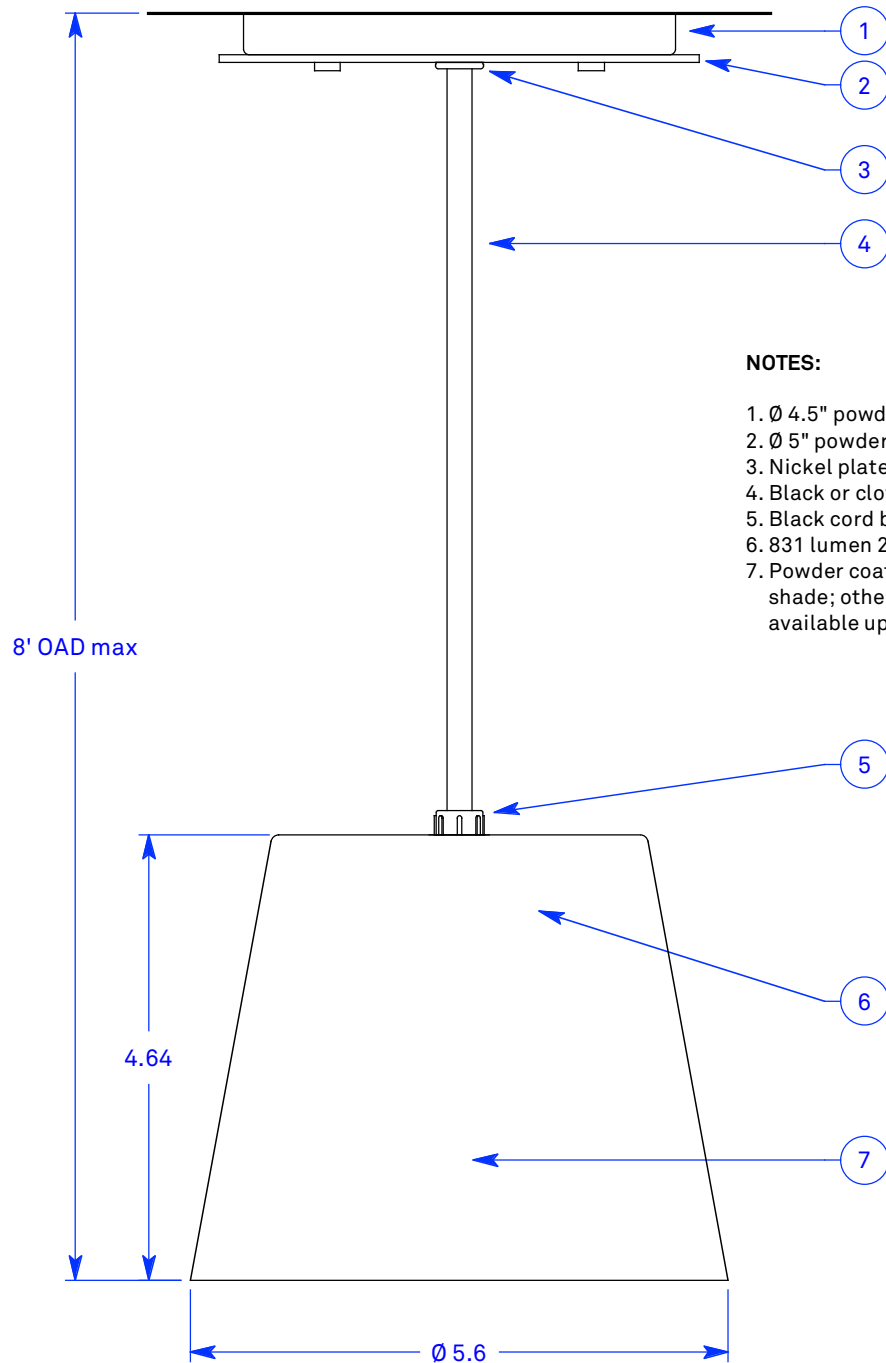

ALL DIMENSIONS IN INCHES

NOTES:

1. Ø 4.5" powder coated canopy
2. Ø 5" powder coated faceplate with mounting hardware
3. Nickel plated or blackened cord bushing
4. Black or cloth covered cord (please specify cord color), field cut to length
5. Black cord bushing
6. 831 lumen 2700K 90+ CRI LED module
7. Powder coated aluminum outer shade with white inner shade; other painted colors, or Vanity leafed inner shade finishes available upon request

Type: Quantity:

Approval signature:

Name:

Firm:

Date:

**Utility/Vanity
LED Pendant**

5411GS

10 Watt LED

TRIAC/ELV 10% Dimming

Universal voltage

Dimming only at 120V

Exterior finish options:

- Silver
- Bronze
- Black

Inner shade finish options:

- White

Painted color: